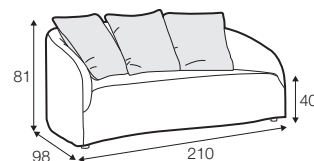

fabric

COMFORTS

standard

COVERS

loose

Not available for UK market.

armchair

footstool 108x65

2 seater

3 seater

4 seater divided

extra dimensions

depth of seat

depth of seat
armchair

cushion
45x45

cushion
50x30