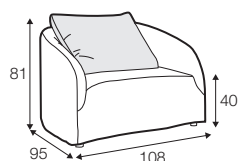

fabric

COMFORTS

standard

COVERS

loose

Not available for UK market.

armchair

footstool 108x65

2 seater

3 seater

4 seater divided

extra dimensions

depth of seat

depth of seat
armchair

cushion
45x45

cushion
50x30