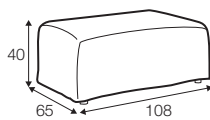

fabric

COMFORTS

standard

COVERS

loose

Not available for UK market.

armchair

footstool 108x65

2 seater

3 seater

4 seater divided

extra dimensions

depth of seat

depth of seat
armchair

cushion
45x45

cushion
50x30