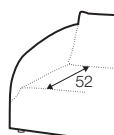

2 seater

3 seater

4 seater divided

extra dimensions

depth of seat

depth of seat
armchair

cushion
45x45

cushion
50x30

additional outdoor
cover for all elements
example 4 seater cover

legs

no. 122A
plastic

Sits reserves the right to change construction of products and components used due to improving durability of product and customer satisfaction without any further notice. Explicit ± 2 cm tolerance of all elements sizes.