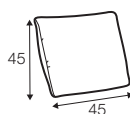

2 seater

3 seater

4 seater divided

extra dimensions

depth of seat

depth of seat
armchair

cushion
45x45

cushion
50x30

additional outdoor
cover for all elements
example 4 seater cover

legs

no. 122A
plastic

Sits reserves the right to change construction of products and components used due to improving durability of product and customer satisfaction without any further notice. Explicit ± 2 cm tolerance of all elements sizes.