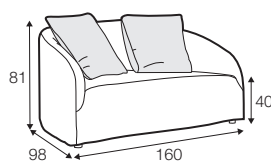

fabric

COMFORTS

standard

COVERS

loose

Not available for UK market.

armchair

footstool 108x65

2 seater

3 seater

4 seater divided

extra dimensions

depth of seat

depth of seat
armchair

cushion
45x45

cushion
50x30