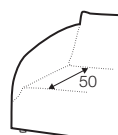

2 seater

3 seater

4 seater divided

extra dimensions

depth of seat

depth of seat
armchair

cushion
45x45

cushion
50x30

additional outdoor
cover for all elements
example 4 seater cover

legs

no. 122A
plastic

Sits reserves the right to change construction of products and components used due to improving durability of product and customer satisfaction without any further notice. Explicit ± 2 cm tolerance of all elements sizes.