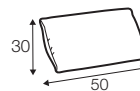

2 seater

3 seater

4 seater divided

extra dimensions

depth of seat

depth of seat
armchair

cushion
45x45

cushion
50x30

additional outdoor
cover for all elements
example 4 seater cover

legs

no. 122A
plastic

Sits reserves the right to change construction of products and components used due to improving durability of product and customer satisfaction without any further notice. Explicit ± 2 cm tolerance of all elements sizes.