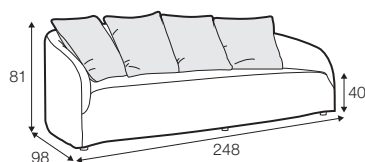

fabric

COMFORTS

standard

COVERS

loose

Not available for UK market.

armchair

footstool 108x65

2 seater

3 seater

4 seater divided

extra dimensions

depth of seat

depth of seat
armchair

cushion
45x45

cushion
50x30