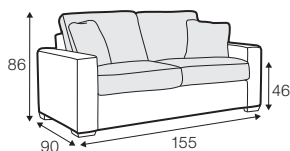

## COVERS

FC fixed

armchair

footstool 82x62

2 seater

2,5 seater

3 seater

3,5 seater

set 1 right / or left  
3 seater left / or right  
+ chaiselongue right / or left

example of leather cover  
2 seater

## extra dimensions

depth of seat