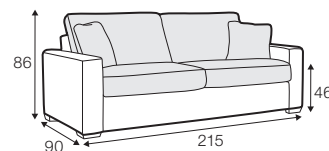

## COVERS

FC fixed

armchair

footstool 82x62

2 seater

2,5 seater

3 seater

3,5 seater

set 1 right / or left  
3 seater left / or right  
+ chaiselongue right / or left

example of leather cover  
2 seater

## extra dimensions

depth of seat