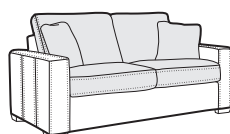

## COVERS

FC fixed

armchair

footstool 82x62

2 seater

2,5 seater

3 seater

3,5 seater

set 1 right / or left  
3 seater left / or right  
+ chaiselongue right / or left

example of leather cover  
2 seater