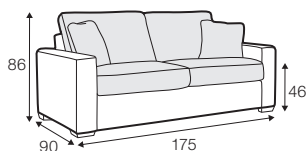

## COVERS

FC fixed

armchair

footstool 82x62

2 seater

2,5 seater

3 seater

3,5 seater

set 1 right / or left  
3 seater left / or right  
+ chaiselongue right / or left

example of leather cover  
2 seater

## extra dimensions

depth of seat