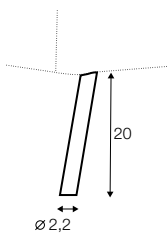

LUX lux

COVERS

FC fixed

armchair

extra dimensions

depth of seat

legs

no. 162A
metal painted
black
or brass gold
front: armchair