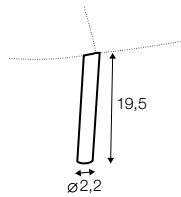

LUX lux

COVERS

FC fixed

armchair

extra dimensions

depth of seat

legs

no. 162A
metal painted
black
or brass gold
front: armchair