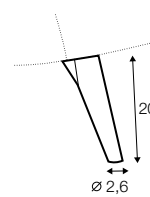

no. 212A
wood
back