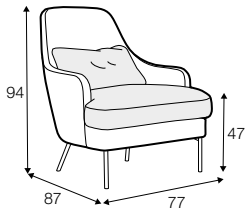

LUX lux

COVERS

FC fixed

armchair

extra dimensions

depth of seat

legs

no. 162A
metal painted
black
or brass gold
front: armchair