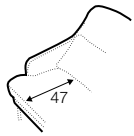

LUX lux

COVERS

FC fixed

armchair

extra dimensions

depth of seat

legs

no. 162A
metal painted
black
or brass gold
front: armchair