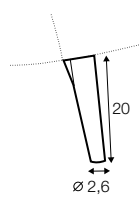

no. 212
wood
front