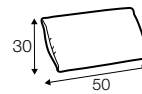

cushion
50x30