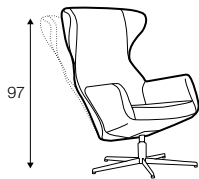

footstool 53x47