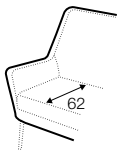

extra dimensions

depth of seat