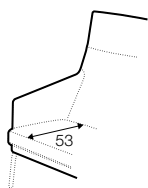

depth of seat
without cushion