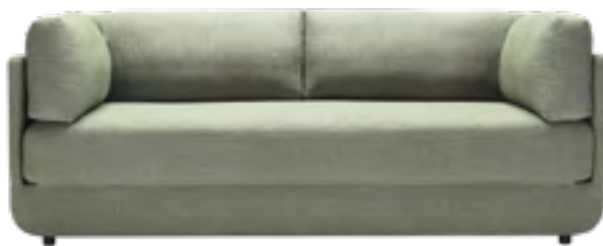

Stina

3 seater sofa bed