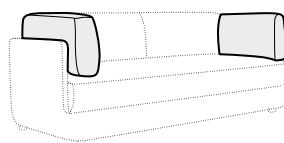

extra dimensions

depth of seat

accessories

armrest cushion 58x24

armrest cushion 58x40

seat protection cover with bag

legs

no. 173
wood