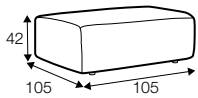

All elements are freestanding.

footstool 105x105