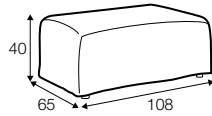

Not available for UK market.

armchair

footstool 108x65

2 seater

3 seater

4 seater divided

extra dimensions

depth of seat