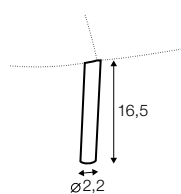

no. 160D
metal chrome,
painted black,
or brass gold
back: sofa