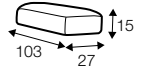

depth of seat

accessories

armrest / headrest 88

armrest / headrest 103

metal tray 50x27
soft touch, black

back cushion 75x65

back cushion 90x65

legs