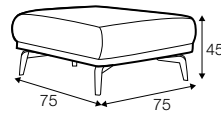

footstool 75x75