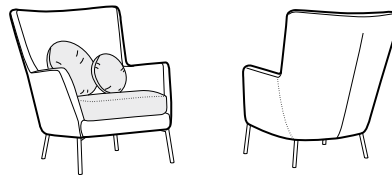

example of leather cover

extra dimensions