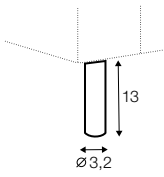

accessories

---

legs

---

no. 195
metal chrome,
painted black