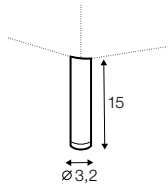

set 4 right / or left

3 seater left / or right + divan right / or left

extra dimensions

depth of seat

accessories

armrest protection

legs

no. 195
metal chrome,
painted black