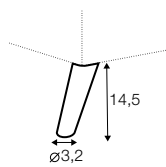

no. 141A
wood
back: only for armchair
with front leg no. 153