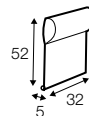

armrest protection