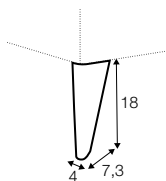

legs

---

no. 91
wood
front