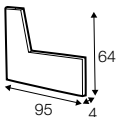

endpart left / or right

legs

no. 21
wood

plastic support
armrest IV, endpart

Malte

Drawings shown height with leg no. 12 H-8.

footstool 97x82

footstool 107x92