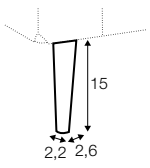

pillow round
only standard comfort

armrest protection

extra dimensions

depth of seat

legs

no. 138
wood

no. 195
metal chrome,
painted black

Linnea