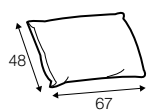

extra dimensions

depth of seat

accessories

cushion 81x48

cushion 67x48

armrest/backrest
available in loose cover

legs

no. 128
aluminium
or aluminium
painted black