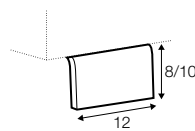

no. 84
metal chrome,
painted black