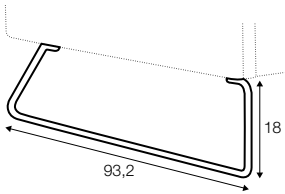

no. 179
metal painted black

There are two options to place the leg.