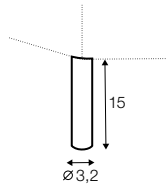

no. 196
wood