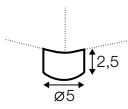

no. 37E
plastic
footstool vanilla