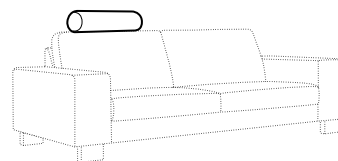

headrest with roll L-80
The headrest is available only in
STANDARD/CLASSIC comfort