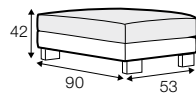

footstool 90x53
version 91x71