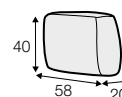

extra dimensions

depth of seat

accessories

armrest cushion 58x24

armrest cushion 58x40

seat protection cover with bag

legs

no. 173
wood