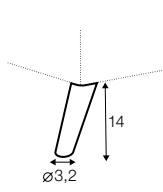

set 4 right / or left

3 seater left / or right + divan right / or left

extra dimensions

depth of seat

accessories

armrest protection

legs

no. 195
metal chrome,
painted black