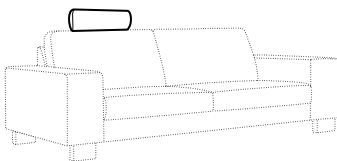

headrest L-60
The headrest is available in
LUX & STANDARD/CLASSIC comfort