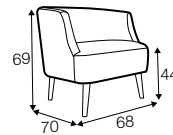

no. 196
wood

Play

pop

footstool 52x36

tune

tune without buttons

solo

funk