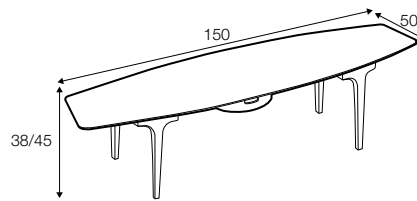

no. 141
wood

Casual

STD LUX CLS RICH PLUS

FC LC LCV

coffee table 135x50

coffee table 150x50

coffee table 180x50

coffee table 135x50 with tray

coffee table 150x50 with tray

coffee table 180x50 with tray

coffee table 90x90

coffee table 110x110

coffee table 90x90 with tray

coffee table 110x110 with tray

available materials

wood: bleached oak