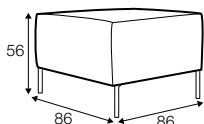

coffee table 150x50 with tray

coffee table 180x50 with tray

coffee table 90x90

coffee table 110x110

coffee table 90x90 with tray

coffee table 110x110 with tray

available materials

wood: bleached oak

wood: oak

wood: white

wood: black

Charlie

corner - footstool high
available only
in standard comfort

footstool 90x64

2 seater

3 seater