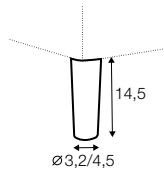

no. 153
wood