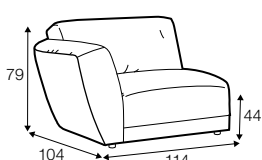

element 114 left / or right