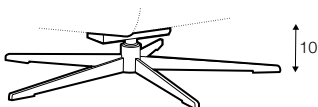

armchair lux

footstool lux 54x48

extra dimensions

depth of seat

Lean backrest: manual or electric.

legs

swivel
black
swivel with memory function
non-rotating leg

Jack