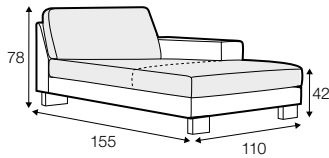

chaiselongue 91 right / or left