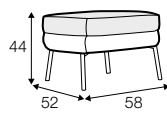

depth of seat
armchair

cushion
45x45

cushion
50x30

additional outdoor
cover for all elements
example 4 seater cover

legs

no. 122A
plastic

Disa

armchair