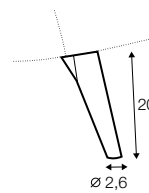

no. 212A
wood
back