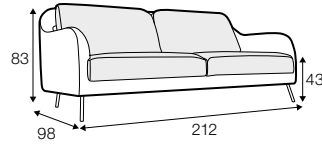

Karin

3 seater

2 seater left / or right + chaiselongue right / or left

2 seater left + corner 90° + 2 seater right

extra dimensions

accessories