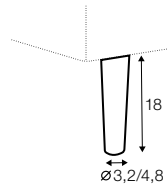

no. 153
wood

no. 141B
wood

no. 145A
metal chrome,
painted black

Quattro

Drawing show combinations with armrest 400. Combinantons with other armrest are properly longer or shorter in width.
Cushions can be in fix cover in 70/90 version.
Drawings shown height with leg no. 51 H-10.