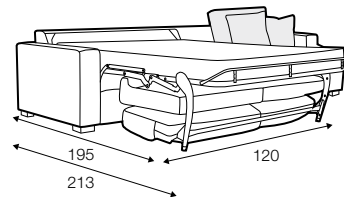

set 3 right / or left

2 seater sofa bed left / or right + chaiselongue right / or left

set 4 right / or left

2 seater sofa bed left / or right + chaiselongue with box right / or left