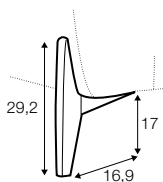

legs

no. 193
wood