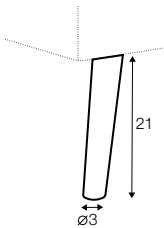

legs

no. 180
wood