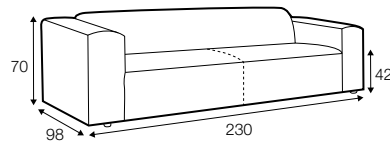

Milano

All elements available also as freestanding elements.

footstool 70x60

footstool 90x60

2 seater

3 seater

set 1 right / or left

2 seater left / or right + chaiselongue 115x170 right / or left