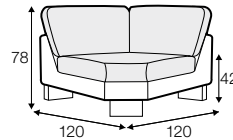

corner 90° no. 310