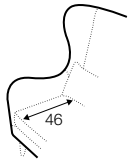

cushion
45x45

cushion
50x30

legs

no. 198
metal chrome,
painted black or
brass gold

Greta

armchair

footstool 55x50

extra dimensions