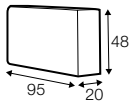

chaiselongue wide
right / or left
available also as freestanding

bench right / or left

corner 90° no. 1

extra dimensions

depth of seat

accessories

headrest with roll L-50

headrest with roll L-70