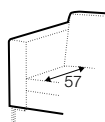

chaiselongue wide
right / or left
available also as freestanding

bench right / or left

corner 90° no. 1

extra dimensions

depth of seat

accessories

headrest with roll L-50

headrest with roll L-70