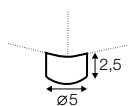

legs

no. 37E
plastic