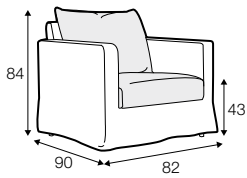

loose cover elements

armchair