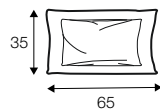

3 seater left / or right

3 seater without armrests

element 134x102 left / or right

element 112x102 without armrests

corner 90°

chaiselongue right / or left

bench 145x102 left or right

extra dimensions

depth of seat

accessories

ravioli deco
cushion
55x55

ravioli deco
cushion
45x45

ravioli deco
cushion
65x35

cushion 55x55
box bordered

cushion 45x45
box bordered

legs