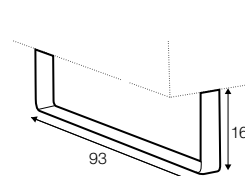

no. 104
metal chrome,
painted black