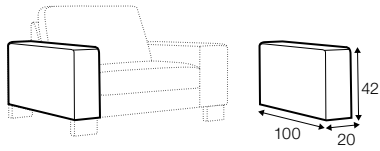

armrest 400
100x20x42
available with feet:
no. 47, no. 51, no. 145A, no. 176
legs to SB H-100:
all above