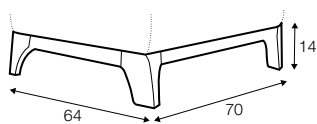

depth of seat

legs

wooden frame

Alva

All elements available also as freestanding elements.

armchair

footstool 80x60

2 seater