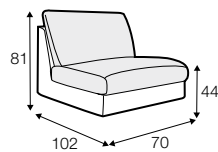

armchair
without armrests