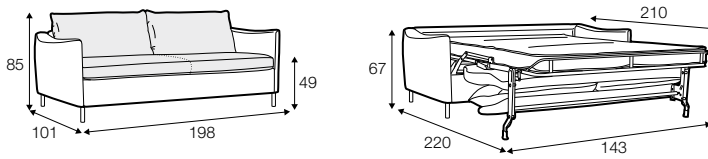

Two mattresses available: memory foam and cold foam
Mechanism lift-up (with rollers) available only for 2,5 seater and 3 seater

2,5 seater sofa bed