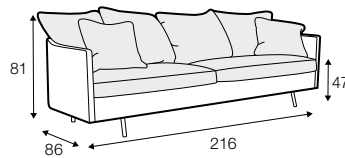

Julia

Armchair with detail available only in loose cover.

To achieve best results we recommend to choose thin natural fabrics.

elements with small back cushions

3 seater