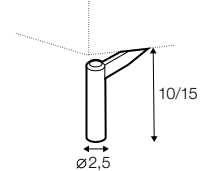

no. 145A
metal chrome,
painted black