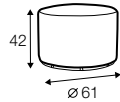

footstool sugar swivel