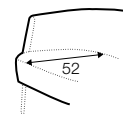

depth of seat
funk