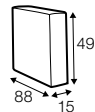

cushion

headrest with roll L-60

armrest I

armrest II

endpart left / or right

legs

no. 109
wood

no. 195
metal chrome,
painted black