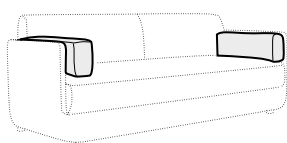

extra dimensions

depth of seat

accessories

armrest cushion 58x24

armrest cushion 58x40

seat protection cover with bag

legs

no. 173
wood