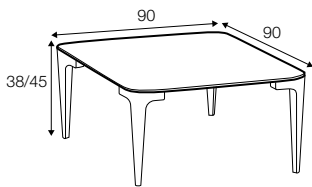

no. 141
wood

Casual

STD LUX CLS RICH PLUS

FC LC LCV

coffee table 135x50

coffee table 150x50

coffee table 180x50

coffee table 135x50 with tray

coffee table 150x50 with tray

coffee table 180x50 with tray

coffee table 90x90

coffee table 110x110

coffee table 90x90 with tray

coffee table 110x110 with tray

available materials

wood: bleached oak