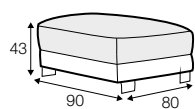

depth of seat

legs

no. 36A
plastic

Colorado

All elements are also available without deco cushions.
All drawings shown height with leg no. 84 H-80.

armchair

footstool 90x80

2 seater