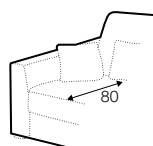

extra dimensions

depth of seat