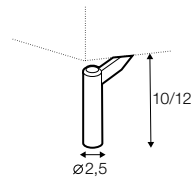

no. 145B
metal chrome,
painted black