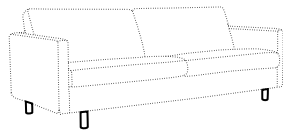

under frame