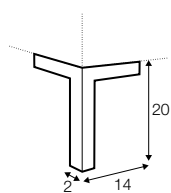

set 6 right / or left
3 seater (2 cushions) left / or right + divan right / or left

extra dimensions

depth of seat

legs

no. 47
metal chrome,
painted black

Lukas

Drawings show combinations with armrest II. Combinations with armrest I and III are properly longer or shorter in width.
Two mattresses available: bonell and foam.