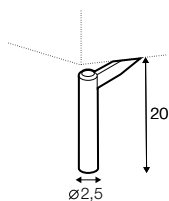

no. 145A
metal chrome,
painted black
front