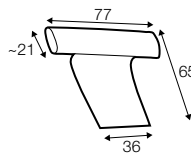

neckrest L-62