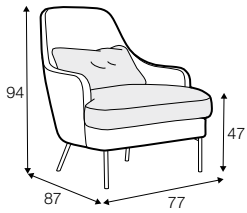

Alice

armchair