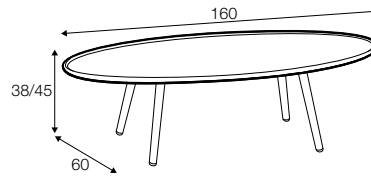

accessories

additional outdoor cover
for all elements
example 4 seater cover

legs

metal frame
soft touch

Love

coffee table \varnothing 40

coffee table \varnothing 80

coffee table 160x60