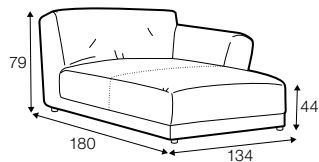

chaiselongue
right / or left

chaiselongue wide
right / or left

corner 90°

extra dimensions

depth of seat

legs

no. 37C
plastic

Bianca