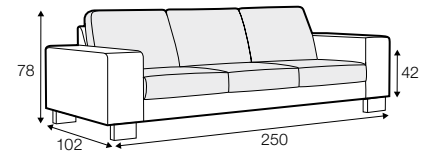

3 seater XL 71