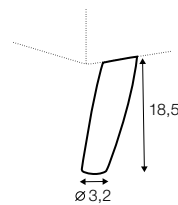

no. 210A
wood
back: armchair