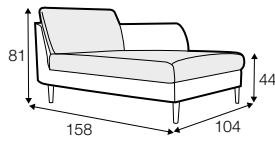

chaiselongue wide right / or left