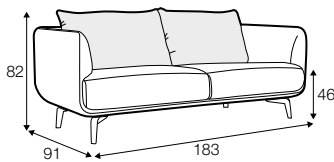

Moa

STD

LUX

CLS

RICH

PLUS

FC

LC

LCV

2 seater

2 seater right / or left + bench with tray left / or right

2 seater left / or right + chaiselongue right / or left

3 seater left / or right + chaiselongue wide right / or left

3 seater left / or right + divan right / or left

3 seater left / or right + corner 90° + 2 seater right / or left