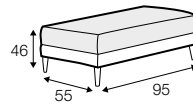

footstool 95x55