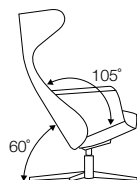

armchair lux

footstool lux 54x48

extra dimensions

depth of seat

Lean backrest: manual or electric.

legs

swivel
black
swivel with memory function
non-rotating leg

Jack