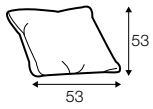

chaiselongue right / or left with tray 55x19x6

chaiselongue
without armrests

cornre 90°

element 130x108
left / or right

element 108x108

extra dimensions

accessories

cushion 53x53