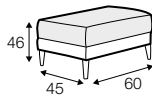

footstool 60x45