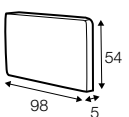

set 3 right / or left

2 seater sofa bed left / or right + chaiselongue right / or left

set 4 right / or left

2 seater sofa bed left / or right + chaiselongue with box right / or left

extra dimensions

accessories

Two types of mattress: foam / or bonnel.

armrest IV

legs

no. 21
wood

plastic support
armrest IV, endpart