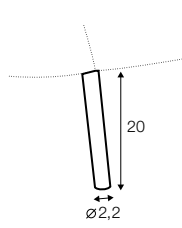

depth of seat
without cushion

accessories

armrest cover and headrest cover

legs

no. 180
wood

no. 160C
metal painted
black or brass gold
footstool
front: armchair

no. 160D
metal painted
black or brass gold
back: armchair