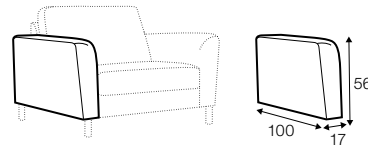

armrest 480
100x17x56
available with feet:
no. 47, no. 51, no. 145B, no. 176
legs to SB H-100:
no. 145B, no. 176