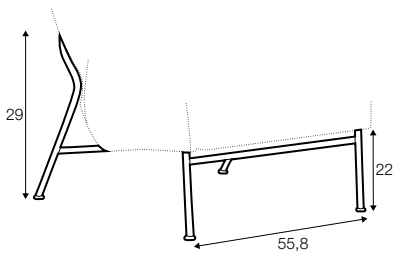

legs

metal frame
metal chrome,
painted black
or brass gold