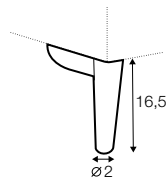

legs

The width of the sofas depends on the legs. The difference is 5 cm overall dimensions.

no. 159
wood
front

no. 159A
wood
back

no. 159B
wood
only chaiselongue

no. 159C
wood
only corner

Jenny Bistro

bistro chair