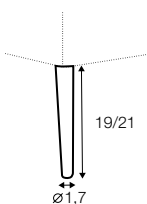

legs

---

no. 186
wood

sofas H-19
footstool for armchair H-19
armchair: front H-21 back H-19
corner, divan: H-19