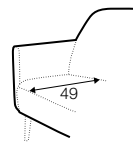

depth of seat
solo