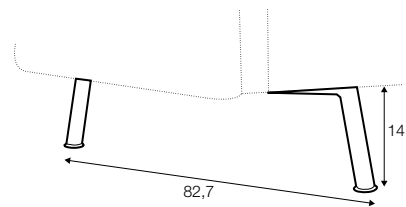

no. 150A
metal chrome,
painted black
sofas, set 2, set 3
corner: 150A front, 150D back