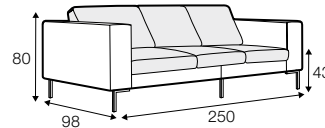

no. 160A
metal chrome,
painted black
armchair back

Domino

All drawings shown height with leg no. 47 H-16.

armchair

armchair wide

footstool 90x70

footstool 100x90

2 seater

3 seater

3XL seater divided

set 1 right / or left
2 seater left / or right
+ chaiselongue right / or left

set 2 right / or left
3 seater left / or right
+ chaiselongue wide right / or left

set 10 right / or left
3 seater left / or right + corner 90° no. 1
+ bench right / or left