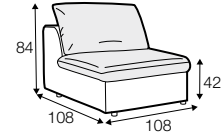

chaiselongue right / or left with tray 55x19x6

chaiselongue
without armrests

cornre 90°

element 130x108
left / or right

element 108x108

extra dimensions

accessories

cushion 53x53