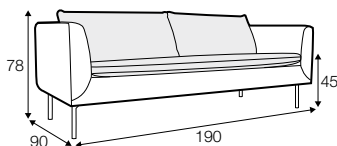

coffee table 150x50 with tray

coffee table 180x50 with tray

coffee table 90x90

coffee table 110x110

coffee table 90x90 with tray

coffee table 110x110 with tray

available materials

wood: bleached oak

wood: oak

wood: white

wood: black

Charlie

corner - footstool high
available only
in standard comfort

footstool 90x64

2 seater

3 seater