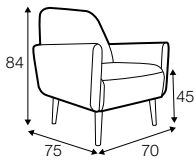

no. 196
wood

Play

pop

footstool 52x36

tune

tune without buttons

solo

funk