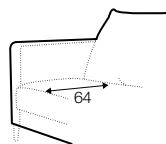

depth of sofa seat