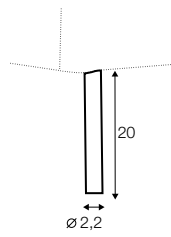

no. 162A
metal chrome,
painted black