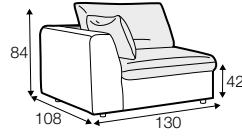

chaiselongue right / or left with tray 55x19x6

chaiselongue
without armrests

cornre 90°

element 130x108
left / or right

element 108x108

extra dimensions

accessories

cushion 53x53