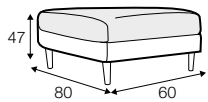

footstool 80x60