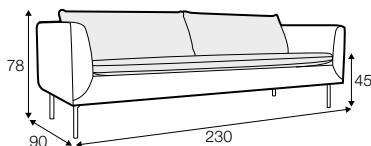

coffee table 150x50 with tray

coffee table 180x50 with tray

coffee table 90x90

coffee table 110x110

coffee table 90x90 with tray

coffee table 110x110 with tray

available materials

wood: bleached oak

wood: oak

wood: white

wood: black

Charlie

corner - footstool high
available only
in standard comfort

footstool 90x64

2 seater

3 seater