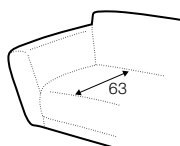

chaiselongue
right / or left

chaiselongue wide
right / or left

corner 90°

extra dimensions

depth of seat

legs

no. 37C
plastic

Bianca