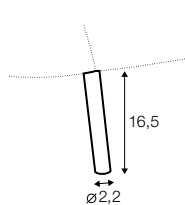

extra dimensions

depth of
armchair seat

depth of
sofa seat

legs

no. 160
metal chrome,
painted black
or brass gold
front: armchair,
footstool, sofa

no. 160A
metal chrome,
painted black
or brass gold
back: armchair,
footstool