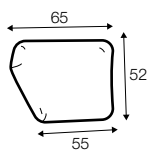

cushion 65x52