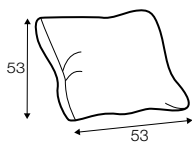

cushion
53x53