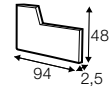

endpart left / or right