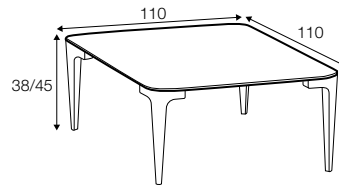

no. 141
wood

Casual

STD LUX CLS RICH PLUS

FC LC LCV

coffee table 135x50

coffee table 150x50

coffee table 180x50

coffee table 135x50 with tray

coffee table 150x50 with tray

coffee table 180x50 with tray

coffee table 90x90

coffee table 110x110

coffee table 90x90 with tray

coffee table 110x110 with tray

available materials

wood: bleached oak