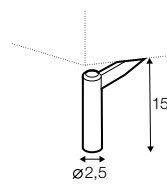

no. 153
wood

no. 141B
wood

no. 145A
metal chrome,
painted black

Quattro

Drawing show combinations with armrest 400. Combinantons with other armrest are properly longer or shorter in width.
Cushions can be in fix cover in 70/90 version.
Drawings shown height with leg no. 51 H-10.