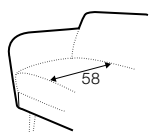

extra dimensions

depth of seat