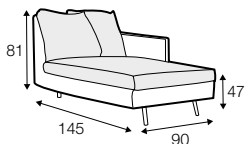

chaiselongue right / or left