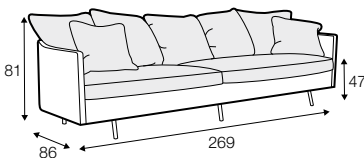

4 seater straight divided