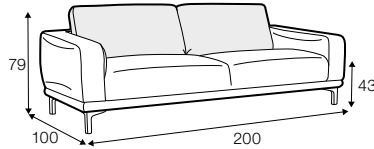

Edvin

2,5 seater

2 seater left / or right + chaiselongue right / or left

3 seater left / or right + chaiselongue wide right / or left

3 seater left / or right + corner 90° + bench right / or left

modular system