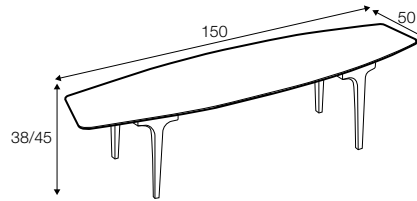

no. 141
wood

Casual

STD LUX CLS RICH PLUS

FC LC LCV

coffee table 135x50

coffee table 150x50

coffee table 180x50

coffee table 135x50 with tray

coffee table 150x50 with tray

coffee table 180x50 with tray

coffee table 90x90

coffee table 110x110

coffee table 90x90 with tray

coffee table 110x110 with tray

available materials

wood: bleached oak