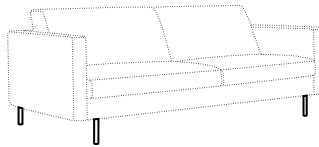

under frame