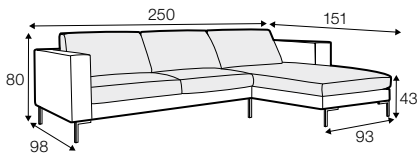

set 1 right / or left
2 seater left / or right
+ chaiselongue right / or left