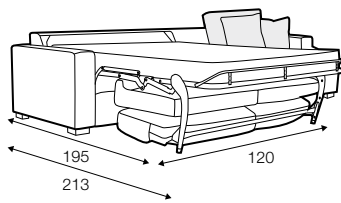

set 3 right / or left

2 seater sofa bed left / or right + chaiselongue right / or left

set 4 right / or left

2 seater sofa bed left / or right + chaiselongue with box right / or left

extra dimensions

accessories

Two types of mattress: foam / or bonnel.

legs

no. 21
wood

plastic support
armrest IV, endpart