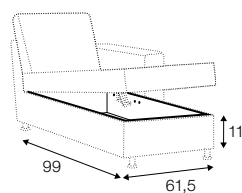

box dimensions
chaiselongue