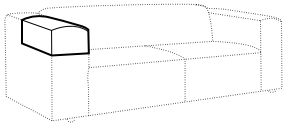

accessories

---

armrest protection