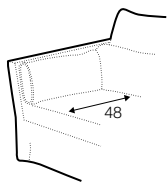

extra dimensions

---

depth of seat