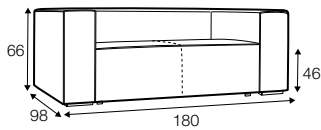

Liam

All elements available also as freestanding elements.

2 seater