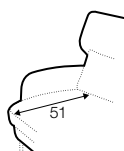

depth of
sofa seat