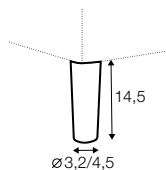

depth of seat

accessories

headrest L-77

headrest L-62

endpart left / or right

legs

no. 141A
wood
recommended

no. 141B
wood