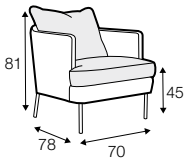

element 120x151
left / or right

divan right / or left

extra dimensions

depth of seat

legs

no. 37C
plastic

Julia

Armchair with detail available only in loose cover.