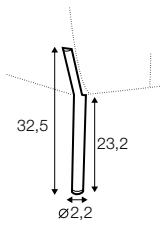

no. 194A
metal chrome,
painted black
or brass gold
front: only for
armchair