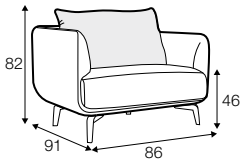

Moa

STD

LUX

CLS

RICH

PLUS

FC

LC

LCV

armchair

2 seater right / or left + bench with tray left / or right

2 seater left / or right + chaiselongue right / or left

3 seater left / or right + chaiselongue wide right / or left

3 seater left / or right + divan right / or left

3 seater left / or right + corner 90° + 2 seater right / or left