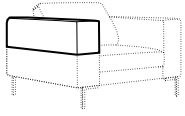

armrest protection A