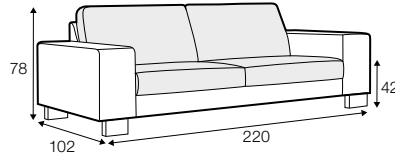

Quattro

Drawing show combinations with armrest 400. Combinantons with other armrest are properly longer or shorter in width.
Cushions can be in fix cover in 70/90 version.
Drawings shown height with leg no. 51 H-10.

3 seater 91

standard comfort - only version 70 for fabric and leather

2 seater 71 left / or right + chaiselongue 71 right / or left

3 seater 91 left / or right + chaiselongue 91 right / or left