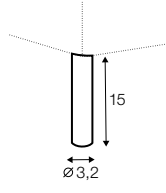

no. 195
metal chrome,
painted black