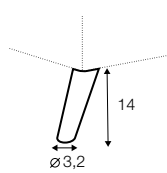

legs

---

no. 141A
wood
recommended