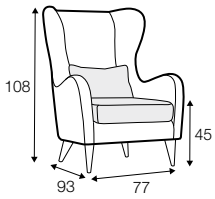

cushion
45x45

cushion
50x30

legs

no. 198
metal chrome,
painted black or
brass gold

Greta

armchair

footstool 55x50

extra dimensions