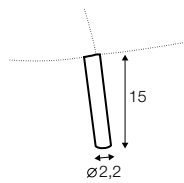

accessories

armchair armrest cover 48x22

armrest cover for others 55x22

legs

no. 141A
wood

no. 160A
metal chrome,
painted black
or brass gold

Karla

All drawings shown height with leg no. 141A H-14.