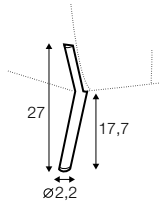

no. 194B
metal chrome,
painted black
or brass gold
back: only for
armchair