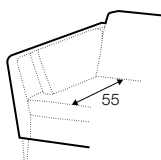

extra dimensions

depth of seat