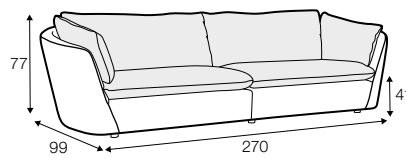

Footstool with venner top available only in fix cover.

footstool 97x43
with venner top

footstool 100x45

2 seater

3 seater

3 seater divided

3XL seater divided

set 1 right / or left
2 seater left / or right + chaiselongue right / or left