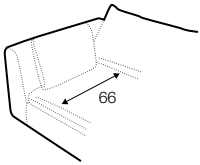

chaiselongue right / or left with tray 55x19x6

chaiselongue
without armrests

cornre 90°

element 130x108
left / or right

element 108x108

extra dimensions

accessories

cushion 53x53