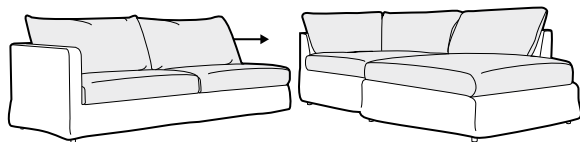

armchair

footstool 80x60

2 seater

3 seater

3XL seater divided

loose cover with velcro elements

armchair

footstool 80x60

2 seater

3 seater

3XL seater divided

set 1 right / or left
2 seater left / or right + divan right / or left

set 2 right / or left
3 seater left / or right + divan right / or left

set 3
2 seater left + corner 90° + 2 seater right

modular system

elements of the modular system loose cover

2 seater left / or right

2 seater without armrests

3 seater left / or right

3 seater without armrests

divan right / or left

corner 90°