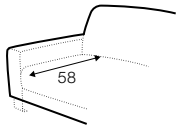

extra dimensions

depth of seat