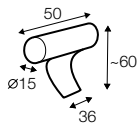

chaiselongue
right / or left

chaiselongue long
right / or left

bench right / or left

corner 90°

extra dimensions

depth of seat

accessories

headrest with roll L-50