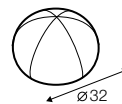

pillow round
only standard comfort

armrest protection

extra dimensions

depth of seat

legs

no. 138
wood

no. 195
metal chrome,
painted black

Linnea