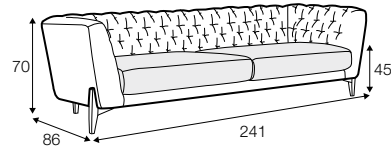

4 seater

extra dimensions

accessories