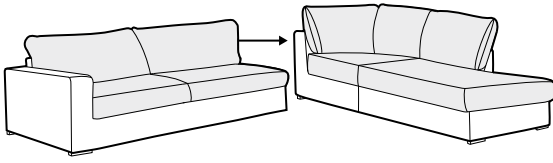

modular system

---

elements of the modular system