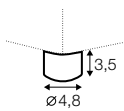

extra dimensions

depth of seat

accessories

armrest 109x33

coffee table 104x31

coffee table 104x104

legs

no. 173
 wood