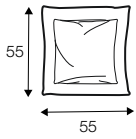

corner 90°

bench right / or left

chaiselongue right / or left

chaiselongue wide right / or left

extra dimensions

depth of seat

accessories

ravioli deco
cushion
55x55
only in fabric