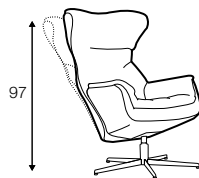

armchair lux

footstool lux 54x48

extra dimensions

depth of seat

Lean backrest: manual or electric.

legs

swivel
black
swivel with memory function
non-rotating leg

Jack