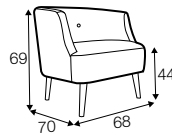

no. 196
wood

Play

pop

footstool 52x36

tune

tune without buttons

solo

funk