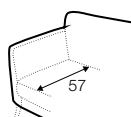

extra dimensions

depth of seat