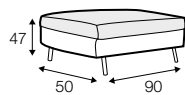

footstool 90x50