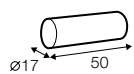

accessories

---

roll cushion