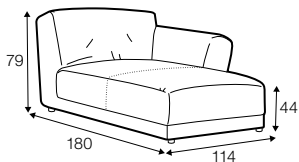

chaiselongue
right / or left

chaiselongue wide
right / or left

corner 90°

extra dimensions

depth of seat

legs

no. 37C
plastic

Bianca