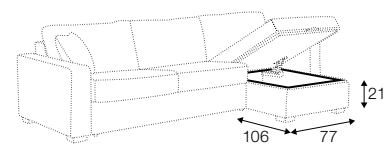

3 seater sofa bed left / or right + chaiselongue with box right / or left

box dimensions
set 2