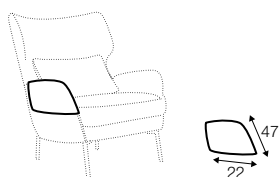

Alex

armchair

footstool 65x49

footstool round

2,5 seater

accessories

armrest protection

headrest