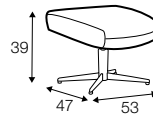

footstool 53x47