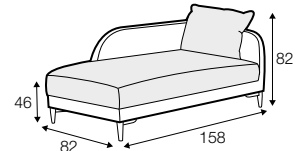

chaiselongue
freestanding right