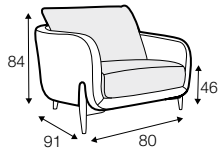

Jenny

armchair