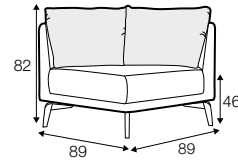

modular system

corner 90°

elements of the modular system

corner 90°

extra dimensions