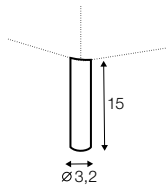

pillow round
only standard comfort

armrest protection

extra dimensions

depth of seat

legs

no. 138
wood

no. 195
metal chrome,
painted black

Linnea