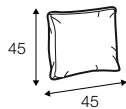

cushion 45x45
box bordered