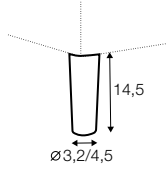

no. 153
wood

no. 141B
wood

no. 145A
metal chrome,
painted black

Quattro

Drawing show combinations with armrest 400. Combinantons with other armrest are properly longer or shorter in width.
Cushions can be in fix cover in 70/90 version.
Drawings shown height with leg no. 51 H-10.