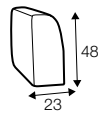

ravioli deco
cushion
45x45
only in fabric

ravioli deco
cushion
65x35
only in fabric

cushion 55x55
box bordered

cushion 45x45
box bordered

headrest with roll 70

headrest with roll 50

endpart left / or right

armrest I