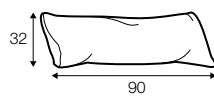

cushion
90x32