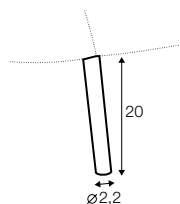

no. 160C
metal chrome,
painted black

only for divan,
corner