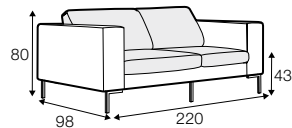

no. 160A
metal chrome,
painted black
armchair back

Domino

All drawings shown height with leg no. 47 H-16.

armchair

armchair wide

footstool 90x70

footstool 100x90

2 seater

3 seater

3XL seater divided

set 1 right / or left
2 seater left / or right
+ chaiselongue right / or left

set 2 right / or left
3 seater left / or right
+ chaiselongue wide right / or left

set 10 right / or left
3 seater left / or right + corner 90° no. 1
+ bench right / or left