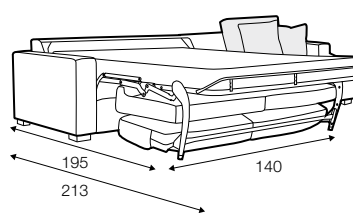

3 seater sofa bed left / or right + chaiselongue with box right / or left

box dimensions
set 2