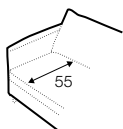

extra dimensions

depth of seat