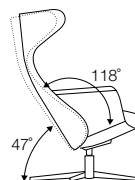

armchair lux

footstool lux 54x48

extra dimensions

depth of seat

Lean backrest: manual or electric.

legs

swivel
black
swivel with memory function
non-rotating leg

Jack