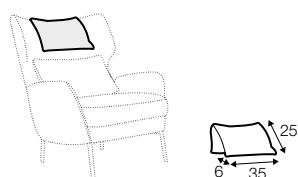

Alex

armchair

footstool 65x49

footstool round

2,5 seater

accessories

armrest protection

headrest