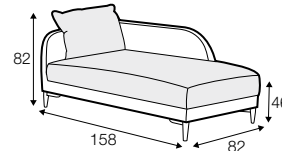

chaiselongue
freestanding left