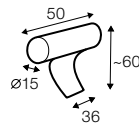

divan right / or left

corner 90°

corner 90° no 2

extra dimensions

depth of seat

accessories

headrest with roll L-50

headrest with roll L-78