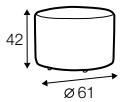

footstool sugar