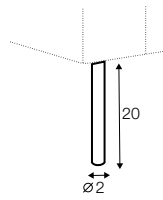

divan right / or left

corner 90°

extra dimensions

depth of
armchair seat

depth of
sofa seat

legs

no. 153
wood
front
sofas, set 2, set 3,
footstool fi 96,
footstool 90x50, corner,
divan, chaiselongues

no. 141A
wood
back with front leg
no. 153
corner