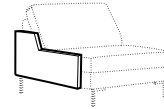

endpart left / or right