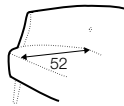

depth of seat
tune