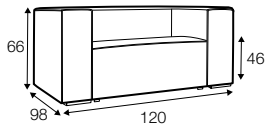

no. 145A
metal chrome,
painted black

Liam

All elements available also as freestanding elements.

footstool 98x80

footstool 98x93

footstool 110x98

footstool 143x98

element 80