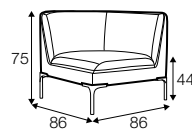

elements of the modular system

---

corner 90°

extra dimensions

---

accessories

---

legs