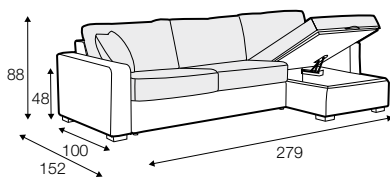

3 seater sofa bed left / or right + chaiselongue right / or left

set 2 right / or left