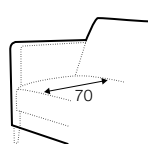

depth of armchair seat without cushions