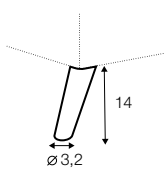

legs

no. 141A
wood
recommended