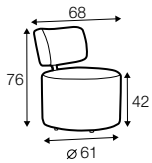

Mokka

armchair espresso