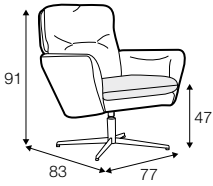

Amy

armchair