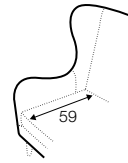

depth of
sofa seat
without cushions