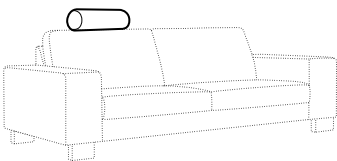

accessories

headrest with roll L-60
The headrest is available only in
STANDARD/CLASSIC comfort