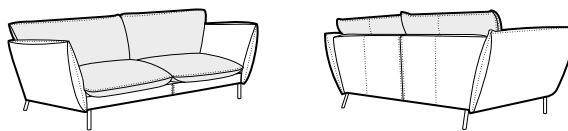

example of leather cover
3 seater

extra dimensions