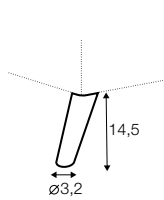

no. 141A
wood
back with front leg
no. 153
corner