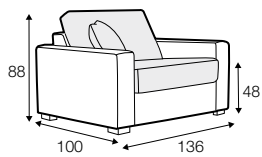

set 6 right / or left
3 seater (2 cushions) left / or right + divan right / or left

extra dimensions

depth of seat

legs

no. 47
metal chrome,
painted black

Lukas

Drawings show combinations with armrest II. Combinations with armrest I and III are properly longer or shorter in width.
Two mattresses available: bonell and foam.