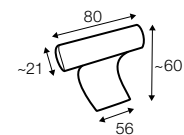

headrest L-80
The headrest is available in
LUX & STANDARD/CLASSIC comfort