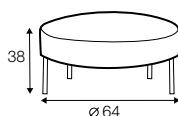

footstool round