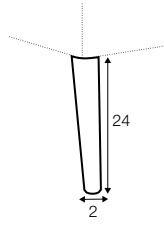

no. 197
wood
only for footstool