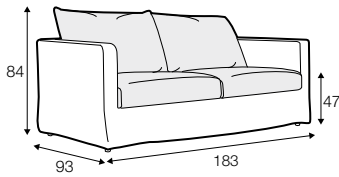

Bianca

Drawing show combinations with armrest II. Combinantons with other armrest are properly longer or shorter in width.
All elements in loose cover with velcro are with french stitching on the armrest.

loose cover elements

2 seater

loose cover with velcro elements