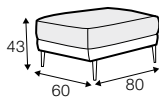

depth of seat

legs

wooden frame

Alva

All elements available also as freestanding elements.

armchair

footstool 80x60

2 seater