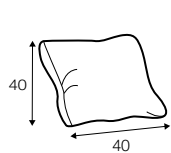

accessories

cushion
40x40