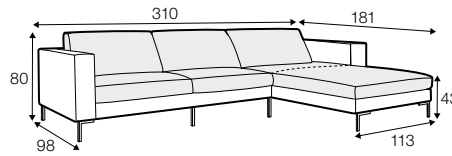

set 2 right / or left
3 seater left / or right
+ chaiselongue wide right / or left