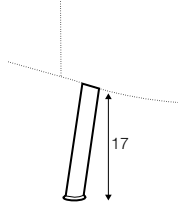

no. 150C
metal chrome,
painted black
armchair: 150B front,
150C back