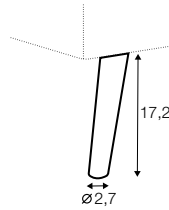

no. 154B
wood