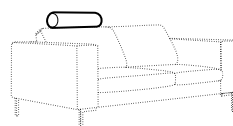

chaiselongue wide
right / or left
available also as freestanding

bench right / or left

corner 90° no. 1

extra dimensions

depth of seat

accessories

headrest with roll L-50

headrest with roll L-70