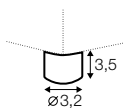

3 seater left / or right

corner 90°

chaiselongue right / or left

extra dimensions

depth of seat

legs

no. 173
wood

available materials for top