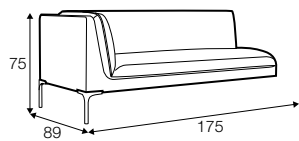

3 seater left / or right