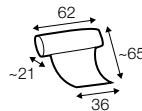

endpart left / or right