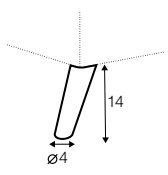

legs

---

no. 141A
wood
recommended