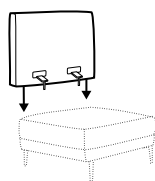

extra dimensions

depth of seat

accessories

cushion 81x48

cushion 67x48

armrest/backrest
available in loose cover

legs

no. 128
aluminium
or aluminium
painted black