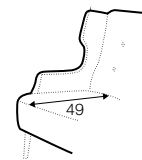

depth of seat
swing