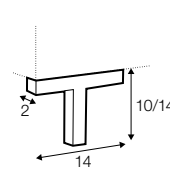

no. 47A
metal chrome,
painted black
(only for corners)