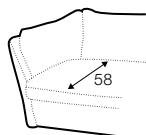

3 seater left / or right

corner 90°

chaiselongue right / or left

extra dimensions

depth of seat

legs

no. 173
wood

available materials for top