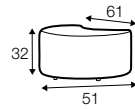

footstool vanilla