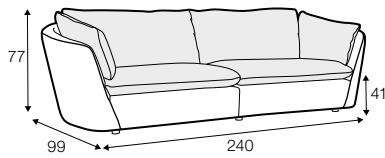

Footstool with venner top available only in fix cover.

footstool 97x43
with venner top

footstool 100x45

2 seater

3 seater

3 seater divided

3XL seater divided

set 1 right / or left
2 seater left / or right + chaiselongue right / or left