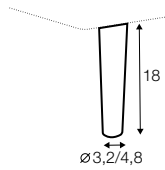

no. 141
wood