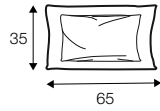

ravioli deco
cushion
65x35
only in fabric