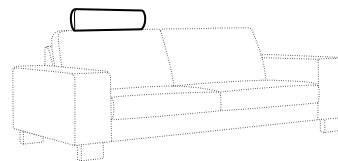

headrest L-80
The headrest is available in
LUX & STANDARD/CLASSIC comfort