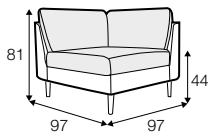

corner 90° no. 1