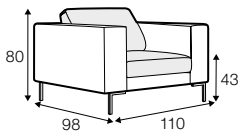

All drawings shown height with leg no. 47 H-16.

armchair