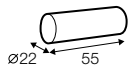

accessories

---

roll cushion