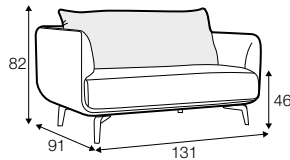

Moa

STD

LUX

CLS

RICH

PLUS

FC

LC

LCV

loveseat

2 seater right / or left + bench with tray left / or right

2 seater left / or right + chaiselongue right / or left

3 seater left / or right + chaiselongue wide right / or left

3 seater left / or right + divan right / or left

3 seater left / or right + corner 90° + 2 seater right / or left