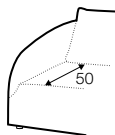

Not available for UK market.

armchair

footstool 108x65

2 seater

3 seater

4 seater divided

extra dimensions

depth of seat