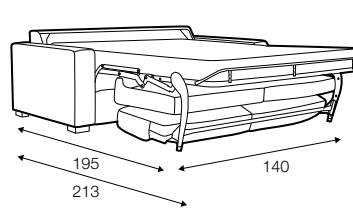

4 seater sofa bed