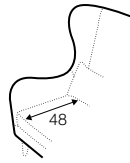

depth of
sofa seat