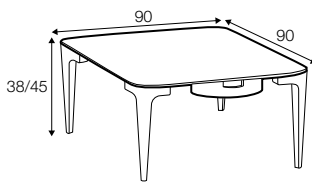

no. 141
wood

Casual

STD LUX CLS RICH PLUS

FC LC LCV

coffee table 135x50

coffee table 150x50

coffee table 180x50

coffee table 135x50 with tray

coffee table 150x50 with tray

coffee table 180x50 with tray

coffee table 90x90

coffee table 110x110

coffee table 90x90 with tray

coffee table 110x110 with tray

available materials

wood: bleached oak

wood: oak

wood: white

wood: black

Charlie

corner - footstool high
available only
in standard comfort

footstool 90x64

2 seater

3 seater