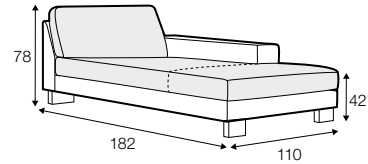

chaiselongue 91 long right / or left