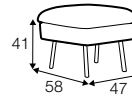

depth of seat

legs

no. 145A
metal painted
black

Penny

armchair

footstool 58x47

extra dimensions

depth of seat