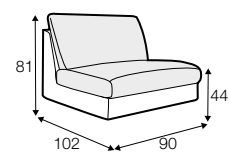

armchair wide
without armrests