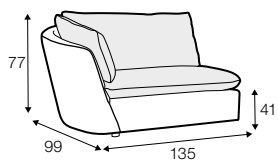

elements of modular system

---

element 135 left / or right