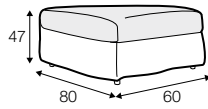

footstool 80x60