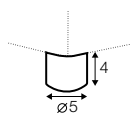

chaiselongue
right / or left

chaiselongue wide
right / or left

corner 90°

extra dimensions

depth of seat

legs

no. 37C
plastic

Bianca