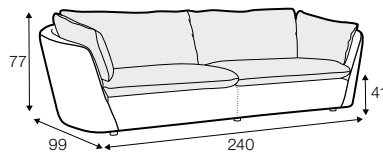

Footstool with venner top available only in fix cover.

footstool 97x43
with venner top

footstool 100x45

2 seater

3 seater

3 seater divided

3XL seater divided

set 1 right / or left
2 seater left / or right + chaiselongue right / or left