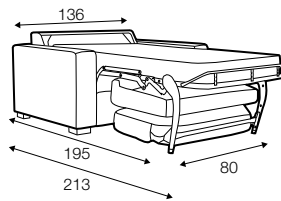

2 seater sofa bed