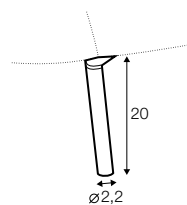

extra dimensions

depth of
armchair seat

depth of
sofa seat

legs

no. 160
metal chrome,
painted black
or brass gold
front: armchair,
footstool, sofa

no. 160A
metal chrome,
painted black
or brass gold
back: armchair,
footstool