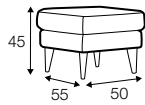

cushion
45x45

cushion
50x30

legs

no. 198
metal chrome,
painted black or
brass gold

Greta

armchair

footstool 55x50

extra dimensions