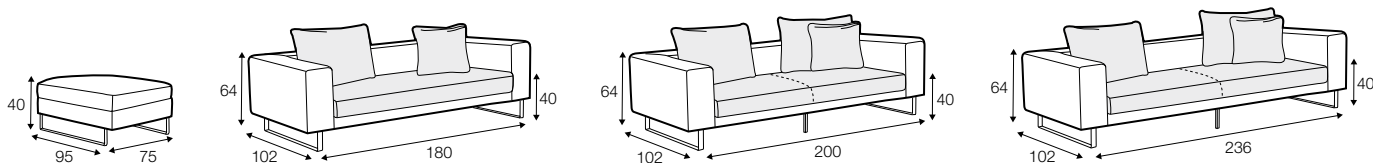

All elements available also as freestanding elements.

footstool
95x75

2 seater
back cushion 54x54 and 72x54

2,5 seater
back cushion 54x54 and 2x 72x54

3 seater
back cushion 54x54 and 2x 72x54