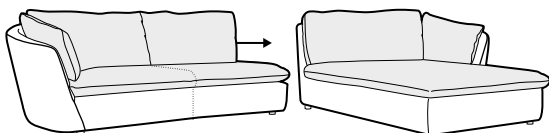

modular system