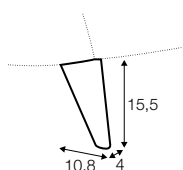

no. 91
wood
back