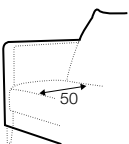

extra dimensions

---

depth of armchair seat