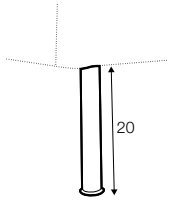

no. 150B
metal chrome,
painted black
armchair: 150B front,
150C back