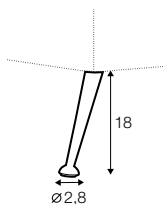

no. 175
metal chrome,
painted black