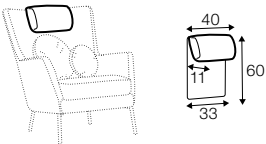

accessories

headrest