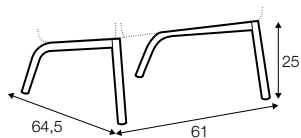

legs

metal frame to armchair
black