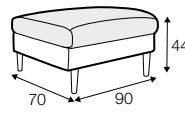

footstool 90x70