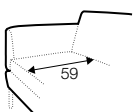

corner 90°

bench right / or left

chaiselongue right / or left

chaiselongue wide right / or left

extra dimensions

depth of seat

accessories

ravioli deco
cushion
55x55
only in fabric