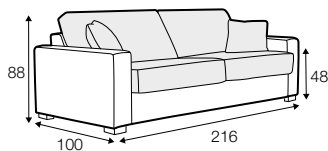

4 seater sofa bed