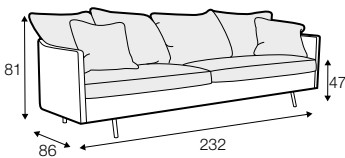

Julia

Armchair with detail available only in loose cover.

To achieve best results we recommend to choose thin natural fabrics.

elements with small back cushions

3XL seater