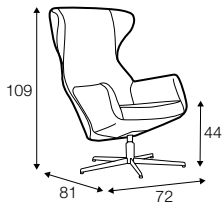

Isa Relax

armchair