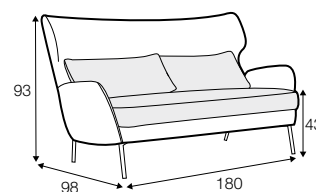

Alex

armchair

footstool 65x49

footstool round

2,5 seater

accessories

armrest protection

headrest