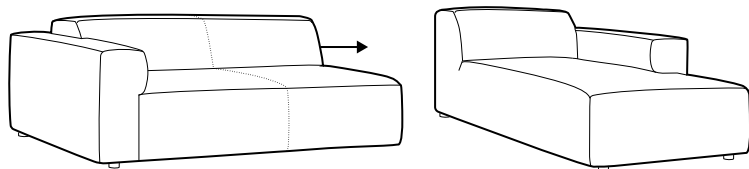

3 seater

set 1 right / or left

element 134x102 left or / right + chaiselongue right / or left

set 2 right / or left

3 seater left or / right + corner 90° + bench right / or left

modular system

elements of the modular system

3 seater left / or right

3 seater without armrests

element 134x102 left / or right

element 112x102 without armrests

corner 90°

chaiselongue right / or left

bench 145x102 left or right

extra dimensions