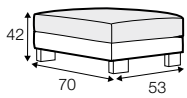

footstool 70x53
version 91x71