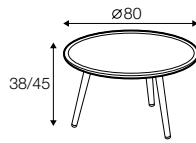

accessories

additional outdoor cover
for all elements
example 4 seater cover

legs

metal frame
soft touch

Love

coffee table \varnothing 40

coffee table \varnothing 80

coffee table 160x60