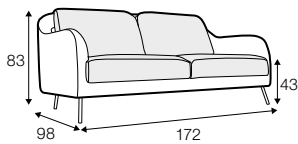

example of leather cover
4 seater

extra dimensions

depth of seat

legs

no. 83
metal chrome, painted black

Karin

armchair

footstool 70x70