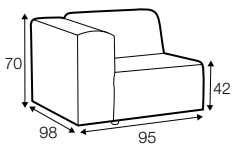

elements of the modular system

---

element 70
left / or right