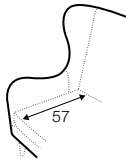

depth of
armchair seat
without cushion