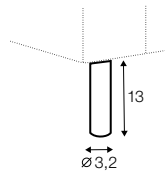

no. 196
wood

Play

pop

footstool 52x36

tune

tune without buttons

solo

funk