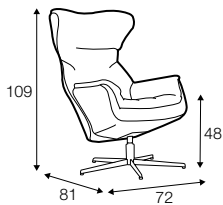

armchair lux

footstool lux 54x48

extra dimensions

depth of seat

Lean backrest: manual or electric.

legs

swivel
black
swivel with memory function
non-rotating leg

Jack