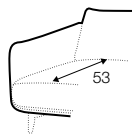

extra dimensions

depth of seat