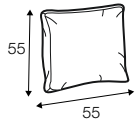

cushion 55x55
box bordered