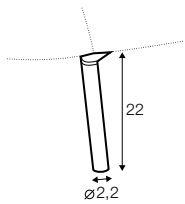

legs

no. 160
metal chrome,
painted black
front: armchair
footstool