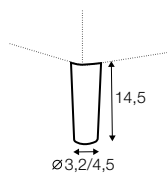

legs

no. 153
wood