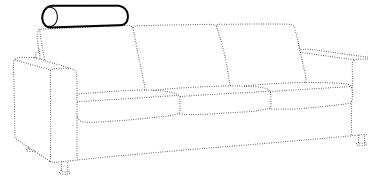

divan right / or left

corner 90°

corner 90° no 2

extra dimensions

depth of seat

accessories

headrest with roll L-50

headrest with roll L-78