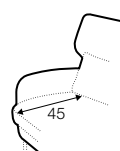

extra dimensions

depth of
armchair seat