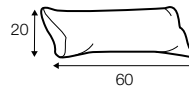

accessories

low back cushion
60x20
2 seater