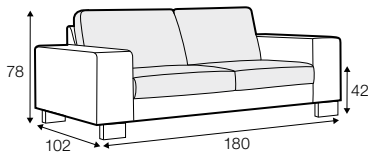

Quattro

Drawing show combinations with armrest 400. Combinantons with other armrest are properly longer or shorter in width.
Cushions can be in fix cover in 70/90 version.
Drawings shown height with leg no. 51 H-10.

2 seater 71

standard comfort - only version 70 for fabric and leather

2 seater 71 left / or right + chaiselongue 71 right / or left

3 seater 91 left / or right + chaiselongue 91 right / or left