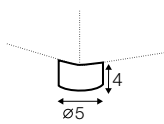

no. 37C
plastic
only for footstool with box