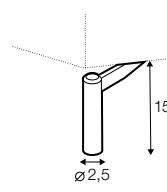

no. 145A
metal chrome,
painted black