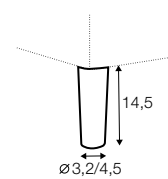

no. 153
wood