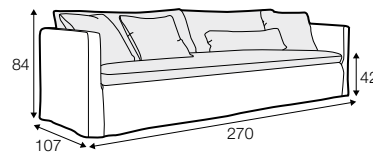

4 seater divided
loose cover