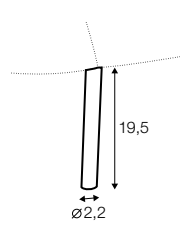

no. 160D
metal painted
black or brass gold
back: armchair