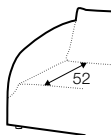

Not available for UK market.

armchair

footstool 108x65

2 seater

3 seater

4 seater divided

extra dimensions

depth of seat