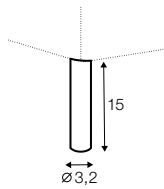

no. 195
metal chrome,
painted black