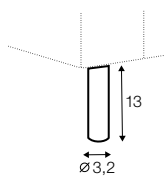

no. 196
wood