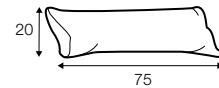

low back cushion
75x20
3 seater