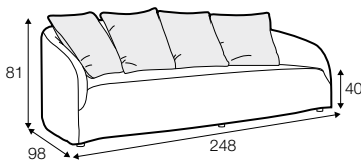

Not available for UK market.

armchair

footstool 108x65

2 seater

3 seater

4 seater divided

extra dimensions

depth of seat