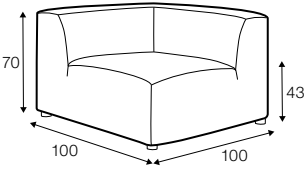

3 seater

set 1 right / or left

element 134x102 left or / right + chaiselongue right / or left

set 2 right / or left

3 seater left or / right + corner 90° + bench right / or left

modular system

elements of the modular system

3 seater left / or right

3 seater without armrests

element 134x102 left / or right

element 112x102 without armrests

corner 90°

chaiselongue right / or left

bench 145x102 left or right

extra dimensions