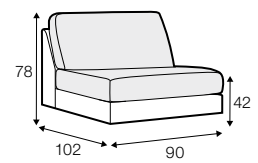

armchair 91
without armrests