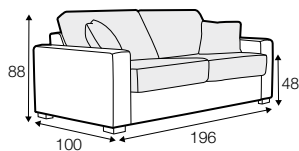

3 seater sofa bed