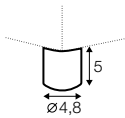

legs

---

no. 173
wood