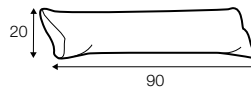

low back cushion
90x20
4 seater