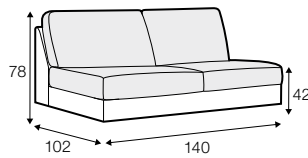

2 seater 71 without armrests