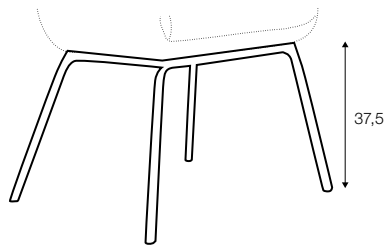

depth of seat

legs

no. 208
wood

no. 209
painted black

Mokka

armchair espresso

armchair espresso swivel

example of leather cover
armchair espresso