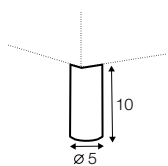

depth of seat
armchair

cushion
45x45

cushion
50x30

additional outdoor
cover for all elements
example 4 seater cover

legs

no. 122A
plastic

Disa

armchair