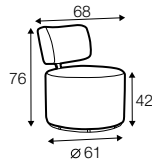

armchair espresso swivel