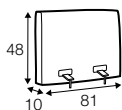

extra dimensions

depth of seat

accessories

cushion 81x48

cushion 67x48

armrest/backrest
available in loose cover

legs

no. 128
aluminium
or aluminium
painted black