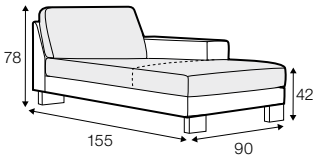

chaiselongue 71 right / or left