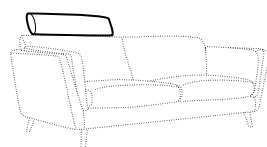

3 seater

extra dimensions

depth of seat

accessories

headrest L-62

headrest L-77

legs

no. 141A
wood
recommended