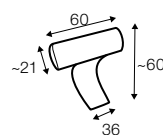

headrest L-60
The headrest is available in
LUX & STANDARD/CLASSIC comfort