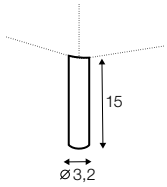

extra dimensions

depth of seat

accessories

armrest protection

legs

no. 195
metal chrome,
painted black

no. 153
wood

Flynn