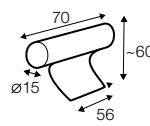

chaiselongue wide
right / or left
available also as freestanding

bench right / or left

corner 90° no. 1

extra dimensions

depth of seat

accessories

headrest with roll L-50

headrest with roll L-70