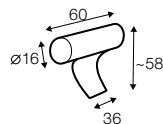

accessories

headrest with roll L-60
The headrest is available only in
STANDARD/CLASSIC comfort