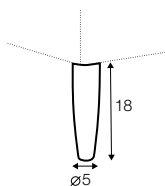

no. 135
wood