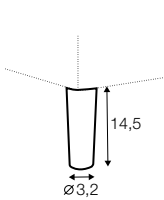

legs

no. 153
wood
front
sofas, set 2, set 3,
footstool fi 96,
footstool 90x50, corner,
divan, chaiselongues