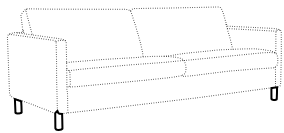

All legs can be fixed to both armrests:

---

under armrest