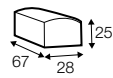

accessories

---

armrest protection