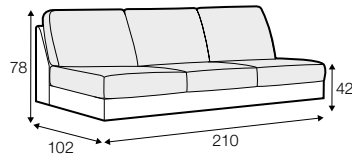

3 seater XL 71 without armrests