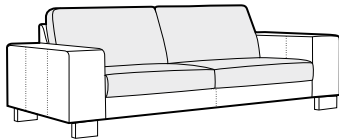

example of leather cover
3 seater 91