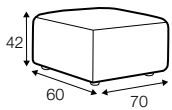

All elements available also as freestanding elements.

footstool 70x60