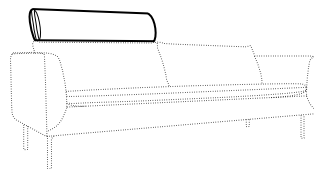

corner 90°

corner open end
right / or left

divan right/ or left

extra dimensions

depth of sofa seat

accessories

headrest L-80

headrest L-100