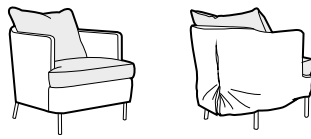

armchair in loose cover

To achieve best results we recommend to choose thin natural fabrics.