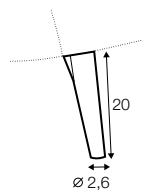

no. 212
wood
front