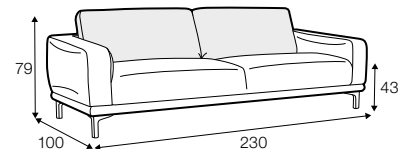

Edvin

3 seater

2 seater left / or right + chaiselongue right / or left

3 seater left / or right + chaiselongue wide right / or left

3 seater left / or right + corner 90° + bench right / or left

modular system