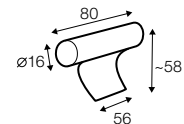

headrest with roll L-80
The headrest is available only in
STANDARD/CLASSIC comfort