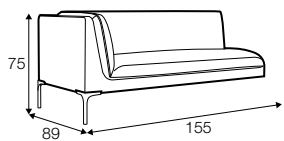

elements of the modular system

---

2 seater left / or right