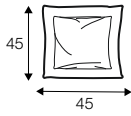

corner 90°

bench right / or left

chaiselongue right / or left

chaiselongue wide right / or left

extra dimensions

depth of seat

accessories

ravioli deco
cushion
55x55
only in fabric