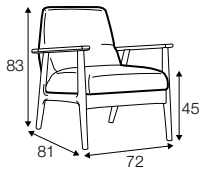

armchair lux

footstool lux 54x48

extra dimensions

depth of seat

Lean backrest: manual or electric.

legs

swivel
black
swivel with memory function
non-rotating leg

Jack