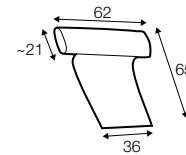

endpart left / or right