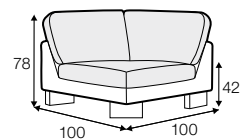

corner 90° no. 320