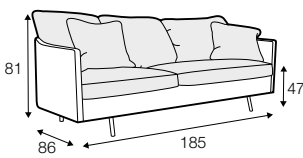

elements with small back cushions

2 seater