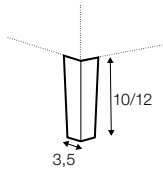

no. 109
wood