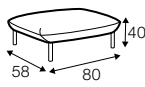

All drawings shown height with leg no. 145A H-20.

armchair

footstool 80x58

2 seater

3 seater

set 1 right / or left
2 seater left / or right
+ chaiselongue right / or left

set 2 right / or left
3 seater left / or right
+ chaiselongue wide right / or left