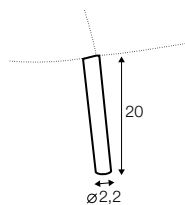

extra dimensions

depth of
armchair seat

depth of
sofa seat

legs

no. 160
metal chrome,
painted black
or brass gold
front: armchair,
footstool, sofa

no. 160A
metal chrome,
painted black
or brass gold
back: armchair,
footstool