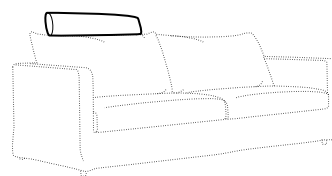

2 seater

3 seater

3XL seater divided

set 1 right / or left
2 seater left / or right + divan right / or left

set 2 right / or left
3 seater left / or right + divan right / or left

set 3
2 seater left + corner 90° + 2 seater right

loose cover with velcro elements

2 seater left / or right

2 seater without armrests

3 seater left / or right

3 seater without armrests

divan right / or left

corner 90°

extra dimensions

depth of sofa seat

depth of armchair seat

accessories

headrest L-80

headrest L-90

armrest I

armrest II

legs