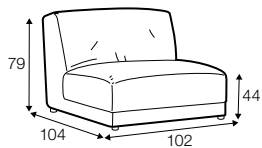

element 102