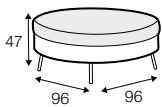

footstool ø96