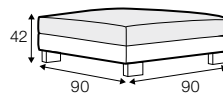

footstool 90x90
version 91x71