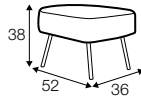

footstool 52x36