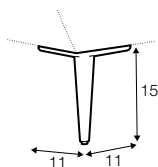

extra dimensions

depth of seat

accessories

cushion 81x48

cushion 67x48

armrest/backrest
available in loose cover

legs

no. 128
aluminium
or aluminium
painted black