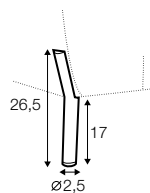

no. 194
metal chrome,
painted black
or brass gold