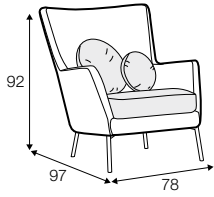

Not available for UK market.

armchair

footstool 108x65

2 seater

3 seater

4 seater divided

extra dimensions

depth of seat

depth of seat
armchair

cushion
45x45

cushion
50x30

additional outdoor
cover for all elements
example 4 seater cover

legs

no. 122A
plastic

Disa

armchair