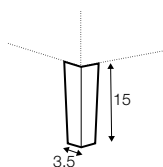

extra dimensions

depth of seat

accessories

cushion 81x48

cushion 67x48

armrest/backrest
available in loose cover

legs

no. 128
aluminium
or aluminium
painted black