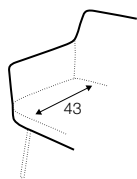

extra dimensions

depth of seat

legs