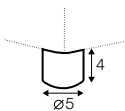

element 120x151
left / or right

divan right / or left

extra dimensions

depth of seat

legs

no. 37C
plastic

Julia

Armchair with detail available only in loose cover.