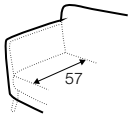

extra dimensions

depth of seat