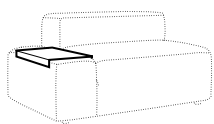

metal tray 50x27
soft touch, black