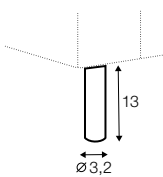

legs

---

no. 195
metal chrome,
painted black