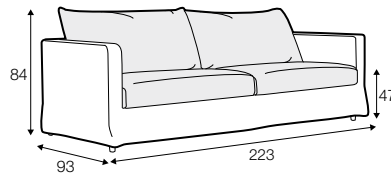

Bianca

Drawing show combinations with armrest II. Combinantons with other armrest are properly longer or shorter in width.
All elements in loose cover with velcro are with french stitching on the armrest.

loose cover elements

3 seater

loose cover with velcro elements