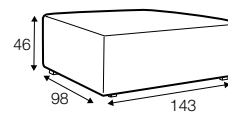

no. 145A
metal chrome,
painted black

Liam

All elements available also as freestanding elements.

footstool 98x80

footstool 98x93

footstool 110x98

footstool 143x98

element 80