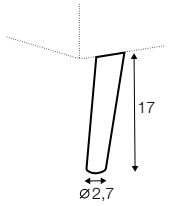

no. 154B
wood
armchair:
154A front,
154B back