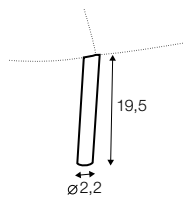

no. 160C
metal chrome,
painted black,
or brass gold
footstool round

no. 160D
metal chrome,
painted black,
or brass gold
back: sofa

Alice

armchair

extra dimensions

depth of seat

legs

no. 162A
metal painted
black
or brass gold
front: armchair