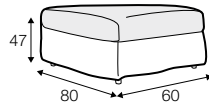

footstool 80x60