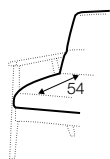

extra dimensions

depth of seat