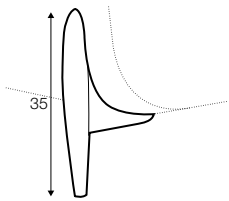

legs

The width of the sofas depends on the legs. The difference is 5 cm overall dimensions.

no. 159
wood
front