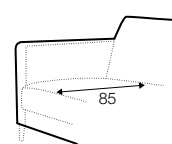

depth of sofa seat without cushions