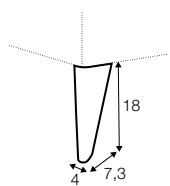

legs

---

no. 91
wood