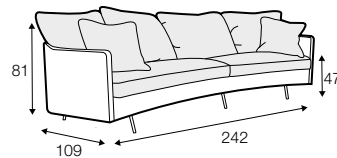

3XL seater round divided