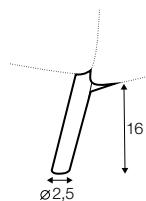

no. 157
metal chrome,
painted black
back