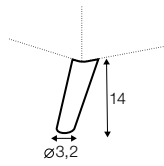

no. 141A
wood