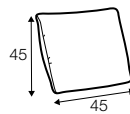

cushion
45x45