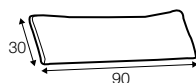

lumbar cushion
90x30