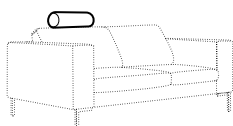

chaiselongue wide
right / or left
available also as freestanding

bench right / or left

corner 90° no. 1

extra dimensions

depth of seat

accessories

headrest with roll L-50

headrest with roll L-70