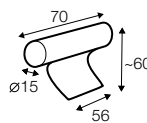

chaiselongue
right / or left

chaiselongue long
right / or left

bench right / or left

corner 90°

extra dimensions

depth of seat

accessories

headrest with roll L-50