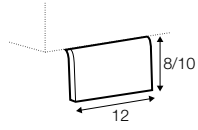

no. 84
metal chrome,
painted black