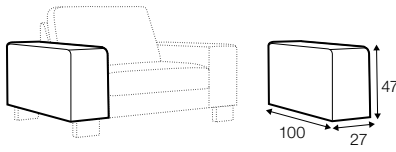

armrest 460
100x27x47
available with feet:
no. 47, no. 51, no. 145A, no. 176
legs to SB H-100:
all above