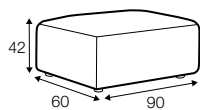

Milano

All elements available also as freestanding elements.

footstool 70x60

footstool 90x60

2 seater

3 seater

set 1 right / or left

2 seater left / or right + chaiselongue 115x170 right / or left