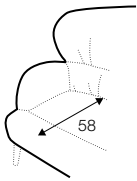

extra dimensions

depth of seat