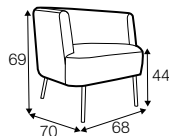

no. 196
wood

Play

pop

footstool 52x36

tune

tune without buttons

solo

funk