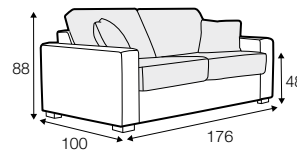

2 seater sofa bed