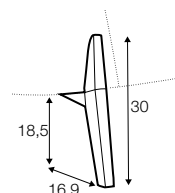

no. 193B
wood
back: only for
armchair