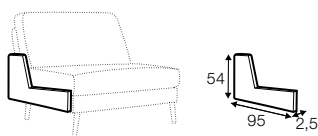

endpart left / or right