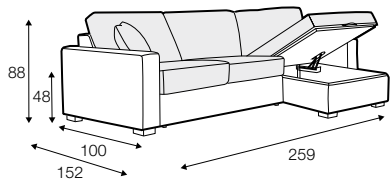

set 3 right / or left

2 seater sofa bed left / or right + chaiselongue right / or left

set 4 right / or left

2 seater sofa bed left / or right + chaiselongue with box right / or left