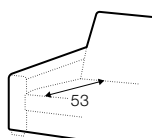

extra dimensions

depth of seat