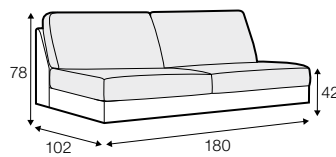

3 seater 91 without armrests