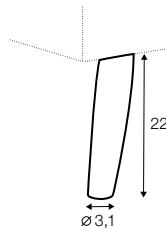

no. 210
wood
front: armchair
footstool