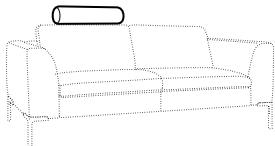

ravioli deco
cushion
45x45
only in fabric

ravioli deco
cushion
65x35
only in fabric

cushion 55x55
box bordered

cushion 45x45
box bordered

headrest with roll 70

headrest with roll 50

endpart left / or right

armrest I