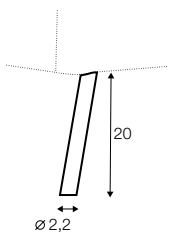

no. 160C
metal chrome,
painted black,
or brass gold
footstool round

no. 160D
metal chrome,
painted black,
or brass gold
back: sofa

Alice

armchair

extra dimensions

depth of seat

legs

no. 162A
metal painted
black
or brass gold
front: armchair