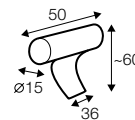

ravioli deco
cushion
45x45
only in fabric

ravioli deco
cushion
65x35
only in fabric

cushion 55x55
box bordered

cushion 45x45
box bordered

headrest with roll 70

headrest with roll 50

endpart left / or right

armrest I