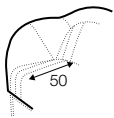

extra dimensions

depth of seat