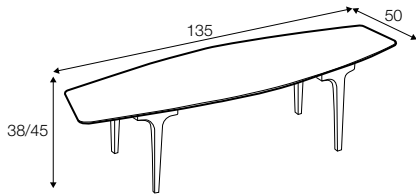

coffee table 135x50