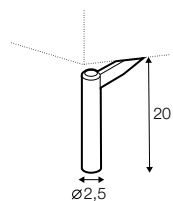

legs

---

no. 145A
metal painted
black