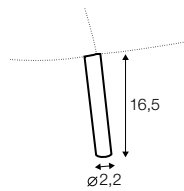

no. 160A
metal chrome,
painted black
armchair back