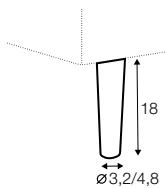

3 seater

extra dimensions

depth of seat

accessories

headrest L-62

headrest L-77

legs

no. 141A
wood
recommended