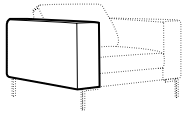

chaiselongue wide
right / or left
available also as freestanding

bench right / or left

corner 90° no. 1

extra dimensions

depth of seat

accessories

headrest with roll L-50

headrest with roll L-70