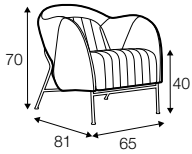

Mini

armchair