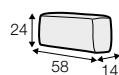

extra dimensions

depth of seat

accessories

armrest cushion 58x24

armrest cushion 58x40

seat protection cover with bag

legs

no. 173
wood