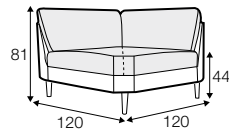

corner 90° no. 2