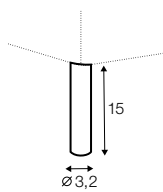

no. 195
metal chrome,
painted black