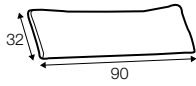

chaiselongue right / or left with tray 55x19x6

chaiselongue
without armrests

cornre 90°

element 130x108
left / or right

element 108x108

extra dimensions

accessories

cushion 53x53