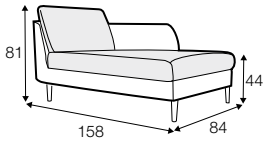

chaiselongue right / or left