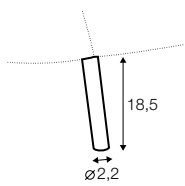

no. 160A
metal chrome,
painted black
back: armchair