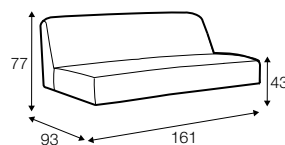

3 seater without armrests