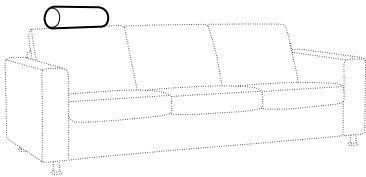

divan right / or left

corner 90°

corner 90° no 2

extra dimensions

depth of seat

accessories

headrest with roll L-50

headrest with roll L-78