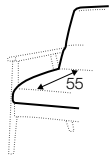

extra dimensions

depth of seat