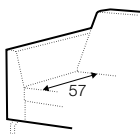

extra dimensions

depth of seat