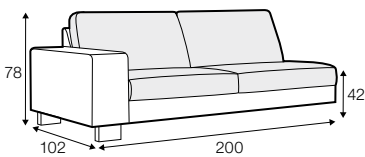

3 seater 91 left / or right