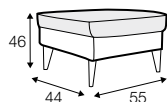

Mynta

extra dimensions

accessories