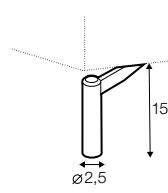

no. 145A
metal chrome,
painted black