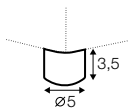

legs

no. 37D
plastic
armchair espresso
footstool sugar