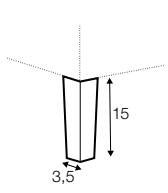

legs

---

no. 109
wood