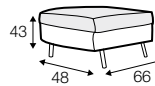

footstool 66x48
only for armchair