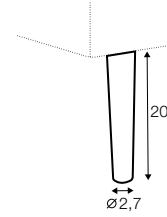

no. 154A
wood
footstool 66x48
armchair:
154A front,
154B back