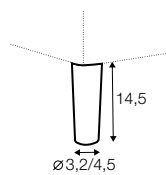

no. 153
wood