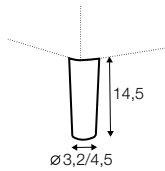

extra dimensions

depth of seat

accessories

armrest protection

legs

no. 195
metal chrome,
painted black

no. 153
wood

Flynn