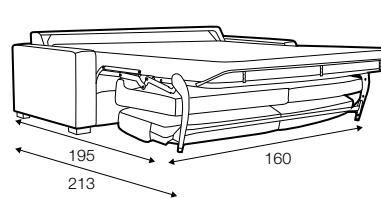

set 1 right / or left