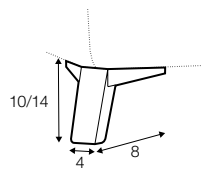

no. 176
wood