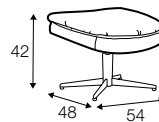

armchair lux

footstool lux 54x48

extra dimensions

depth of seat

Lean backrest: manual or electric.

legs

swivel
black
swivel with memory function
non-rotating leg

Jack