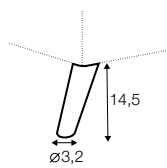

accessories

armchair armrest cover 48x22

armrest cover for others 55x22

legs

no. 141A
wood

no. 160A
metal chrome,
painted black
or brass gold

Karla

All drawings shown height with leg no. 141A H-14.