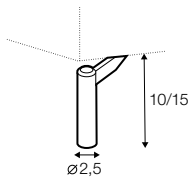

no. 145B
metal chrome,
painted black