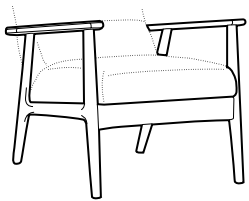

legs

wooden frame
(black, bleached oak, oak)