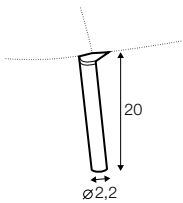

footstool 58x52

example of leather cover

extra dimensions

depth of seat

accessories

headrest

legs

no. 160
metal chrome,
painted black
armchair front
footstool