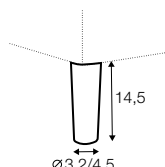

no. 153
wood