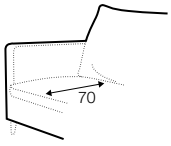

pillow round
only standard comfort

armrest protection

extra dimensions

depth of seat

legs

no. 138
wood

no. 195
metal chrome,
painted black

Linnea