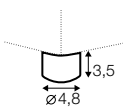

depth of seat

accessories

armrest / headrest 88

armrest / headrest 103

metal tray 50x27
soft touch, black

back cushion 75x65

back cushion 90x65

legs