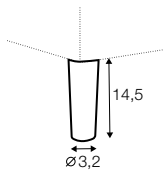

chaiselongue right / or left

chaiselongue long right / or left

bench right / or left

corner 90°

extra dimensions

depth of seat

legs

no. 152
wood