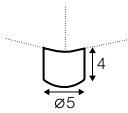

accessories

armrest protection

legs

no. 37C
plastic

Milou

All elements are freestanding.

footstool 108x86

footstool 108x106
with tray 103x19x9