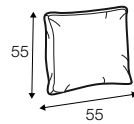

3 seater left / or right

3 seater without armrests

element 134x102 left / or right

element 112x102 without armrests

corner 90°

chaiselongue right / or left

bench 145x102 left or right

extra dimensions

depth of seat

accessories

ravioli deco
cushion
55x55

ravioli deco
cushion
45x45

ravioli deco
cushion
65x35

cushion 55x55
box bordered

cushion 45x45
box bordered

legs