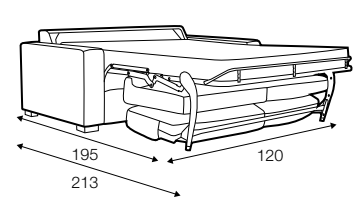

3 seater sofa bed