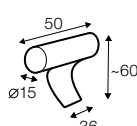

chaiselongue wide
right / or left
available also as freestanding

bench right / or left

corner 90° no. 1

extra dimensions

depth of seat

accessories

headrest with roll L-50

headrest with roll L-70