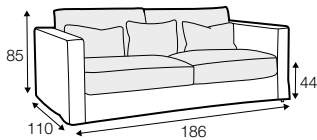

# Heaven

UPHOLSTERY COMFORTS COVERS SPECIAL

fabric

LUX lux

LC loose

modular system

All elements (excepted corner 90°) available also as freestanding elements.

footstool 97x82

footstool 107x92

footstool 122x92

2 seater

2,5 seater

3 seater / or 3 seater divided

set 2 right / or left

2 seater left / or right + divan right / or left

set 3 right / or left

3 seater left / or right + divan right / or left

set 4 right / or left

2 seater left / or right + armchair without armrests + divan right / or left

set 6

divan left + 3 seater without armrests + divan right