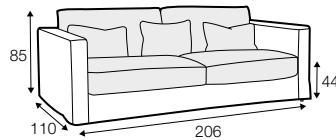

# Heaven

UPHOLSTERY COMFORTS COVERS SPECIAL

fabric

LUX lux

LC loose

modular system

All elements (excepted corner 90°) available also as freestanding elements.

footstool 97x82

footstool 107x92

footstool 122x92

2 seater

2,5 seater

3 seater / or 3 seater divided

set 2 right / or left

2 seater left / or right + divan right / or left

set 3 right / or left

3 seater left / or right + divan right / or left

set 4 right / or left

2 seater left / or right + armchair without armrests + divan right / or left

set 6

divan left + 3 seater without armrests + divan right