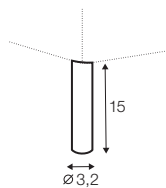

no. 195
metal chrome,
painted black