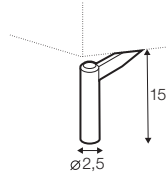

no. 145A
metal chrome,
painted black