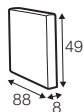

## extra dimensions

---

depth of seat

## accessories

---

cushion

headrest with roll L-60

armrest I

armrest II

endpart left / or right