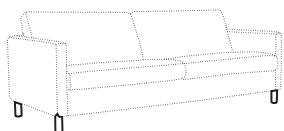

All legs can be fixed to both armrests:

---

under armrest