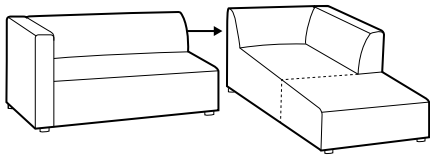

STD standard

FC fixed

modular system

All elements available also as freestanding elements.

armchair

footstool 70x70

footstool 120x55

2 seater

2,5 seater

3 seater

set 1 left / or right

element 120x151 left / or right
+ element 121x95 right / or left
+ footstool 120x55

set 2

element 120x151 left
+ 2,5 seater without armrest
+ element 120x151 right

set 3 left / or right

element 120x151 left / or right
+ element 121x95 right / or left

modular system

elements of the modular system

2 seater left / or right

2 seater without armrests

2,5 seater left / or right

2,5 seater without armrests

3 seater left / or right

3 seater without armrests

element 110x95
without armrests

element 121x95
left / or right

element 120x151
left / or right

divan right / or left

extra dimensions