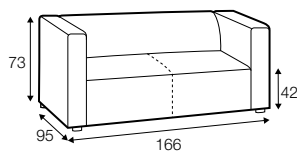

STD standard

FC fixed

modular system

All elements available also as freestanding elements.

armchair

footstool 70x70

footstool 120x55

2 seater

2,5 seater

3 seater

set 1 left / or right

element 120x151 left / or right
+ element 121x95 right / or left
+ footstool 120x55

set 2

element 120x151 left
+ 2,5 seater without armrest
+ element 120x151 right

set 3 left / or right

element 120x151 left / or right
+ element 121x95 right / or left

modular system

elements of the modular system

2 seater left / or right

2 seater without armrests

2,5 seater left / or right

2,5 seater without armrests

3 seater left / or right

3 seater without armrests

element 110x95
without armrests

element 121x95
left / or right

element 120x151
left / or right

divan right / or left

extra dimensions