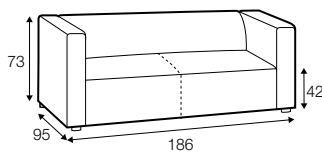

STD standard

FC fixed

modular system

All elements available also as freestanding elements.

armchair

footstool 70x70

footstool 120x55

2 seater

2,5 seater

3 seater

set 1 left / or right

element 120x151 left / or right
+ element 121x95 right / or left
+ footstool 120x55

set 2

element 120x151 left
+ 2,5 seater without armrest
+ element 120x151 right

set 3 left / or right

element 120x151 left / or right
+ element 121x95 right / or left

modular system

elements of the modular system

2 seater left / or right

2 seater without armrests

2,5 seater left / or right

2,5 seater without armrests

3 seater left / or right

3 seater without armrests

element 110x95
without armrests

element 121x95
left / or right

element 120x151
left / or right

divan right / or left

extra dimensions