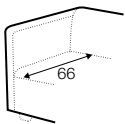

2,5 seater

3 seater

set 1 left / or right

element 120x151 left / or right
+ element 121x95 right / or left
+ footstool 120x55

set 2

element 120x151 left
+ 2,5 seater without armrest
+ element 120x151 right

set 3 left / or right

element 120x151 left / or right
+ element 121x95 right / or left

modular system

elements of the modular system

2 seater left / or right

2 seater without armrests

2,5 seater left / or right

2,5 seater without armrests

3 seater left / or right

3 seater without armrests

element 110x95
without armrests

element 121x95
left / or right

element 120x151
left / or right

divan right / or left

extra dimensions

depth of seat

legs

no. 37C
plastic