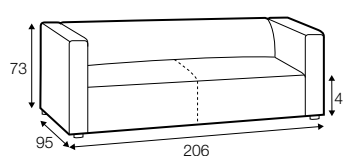

STD standard

FC fixed

modular system

All elements available also as freestanding elements.

armchair

footstool 70x70

footstool 120x55

2 seater

2,5 seater

3 seater

set 1 left / or right

element 120x151 left / or right
+ element 121x95 right / or left
+ footstool 120x55

set 2

element 120x151 left
+ 2,5 seater without armrest
+ element 120x151 right

set 3 left / or right

element 120x151 left / or right
+ element 121x95 right / or left

modular system

elements of the modular system

2 seater left / or right

2 seater without armrests

2,5 seater left / or right

2,5 seater without armrests

3 seater left / or right

3 seater without armrests

element 110x95
without armrests

element 121x95
left / or right

element 120x151
left / or right

divan right / or left

extra dimensions