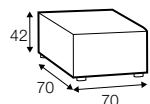

STD standard

FC fixed

modular system

All elements available also as freestanding elements.

armchair

footstool 70x70

footstool 120x55

2 seater

2,5 seater

3 seater

set 1 left / or right

element 120x151 left / or right
+ element 121x95 right / or left
+ footstool 120x55

set 2

element 120x151 left
+ 2,5 seater without armrest
+ element 120x151 right

set 3 left / or right

element 120x151 left / or right
+ element 121x95 right / or left

modular system

elements of the modular system

2 seater left / or right

2 seater without armrests

2,5 seater left / or right

2,5 seater without armrests

3 seater left / or right

3 seater without armrests

element 110x95
without armrests

element 121x95
left / or right

element 120x151
left / or right

divan right / or left

extra dimensions