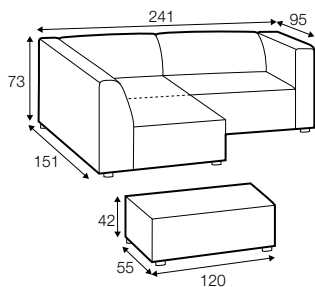

STD standard

FC fixed

modular system

All elements available also as freestanding elements.

armchair

footstool 70x70

footstool 120x55

2 seater

2,5 seater

3 seater

set 1 left / or right

element 120x151 left / or right
+ element 121x95 right / or left
+ footstool 120x55

set 2

element 120x151 left
+ 2,5 seater without armrest
+ element 120x151 right

set 3 left / or right

element 120x151 left / or right
+ element 121x95 right / or left

modular system

elements of the modular system

2 seater left / or right

2 seater without armrests

2,5 seater left / or right

2,5 seater without armrests

3 seater left / or right

3 seater without armrests

element 110x95
without armrests

element 121x95
left / or right

element 120x151
left / or right

divan right / or left

extra dimensions