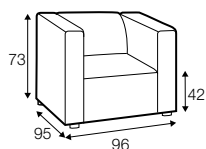

STD standard

FC fixed

modular system

All elements available also as freestanding elements.

armchair

footstool 70x70

footstool 120x55

2 seater

2,5 seater

3 seater

set 1 left / or right

element 120x151 left / or right
+ element 121x95 right / or left
+ footstool 120x55

set 2

element 120x151 left
+ 2,5 seater without armrest
+ element 120x151 right

set 3 left / or right

element 120x151 left / or right
+ element 121x95 right / or left

modular system

elements of the modular system

2 seater left / or right

2 seater without armrests

2,5 seater left / or right

2,5 seater without armrests

3 seater left / or right

3 seater without armrests

element 110x95
without armrests

element 121x95
left / or right

element 120x151
left / or right

divan right / or left

extra dimensions