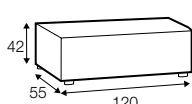

STD standard

FC fixed

modular system

All elements available also as freestanding elements.

armchair

footstool 70x70

footstool 120x55

2 seater

2,5 seater

3 seater

set 1 left / or right

element 120x151 left / or right
+ element 121x95 right / or left
+ footstool 120x55

set 2

element 120x151 left
+ 2,5 seater without armrest
+ element 120x151 right

set 3 left / or right

element 120x151 left / or right
+ element 121x95 right / or left

modular system

elements of the modular system

2 seater left / or right

2 seater without armrests

2,5 seater left / or right

2,5 seater without armrests

3 seater left / or right

3 seater without armrests

element 110x95
without armrests

element 121x95
left / or right

element 120x151
left / or right

divan right / or left

extra dimensions