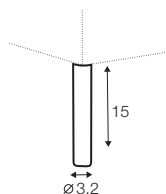

LC loose

armchair

2 seater

2,5 seater

3 seater

4 seater divided

legs

no. 196
wood