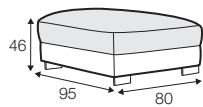

## SPECIAL

modular  
system

All drawings shown height with leg no. 84 H-10.

armchair

armchair wide

footstool 95x80

footstool 105x90

footstool 120x90

2 seater

3 seater / or 3 seater divided

set 1

3 seater left + armchair wide right

set 2 right / or left

2 seater left / or right + divan right / or left

set 3 right / or left

3 seater left / or right + divan right / or left

set 4 right / or left

2 seater left / or right + armchair without armrests + divan right / or left

set 15  
divan left + 3 seater without armrests + divan right

set 16 right / or left  
3 seater left / or right + corner 90° + bench right / or left