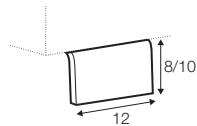

no. 84
metal chrome,
painted black