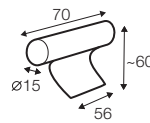

## extra dimensions

---

depth of seat

## accessories

---

cushion  
76x25

headrest with roll L-70

armrest protection