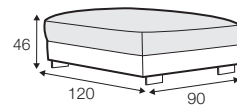

## SPECIAL

modular  
system

All drawings shown height with leg no. 84 H-10.

armchair

armchair wide

footstool 95x80

footstool 105x90

footstool 120x90

2 seater

3 seater / or 3 seater divided

set 1

3 seater left + armchair wide right

set 2 right / or left

2 seater left / or right + divan right / or left

set 3 right / or left

3 seater left / or right + divan right / or left