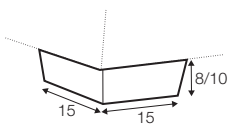

legs

---

no. 07
wood