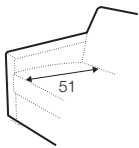

## SPECIAL

modular  
system

All drawings shown height with leg no. 84 H-10.

armchair

armchair wide

footstool 95x80

footstool 105x90

footstool 120x90

set 4 right / or left

2 seater left / or right + armchair without armrests + divan right / or left

set 15  
divan left + 3 seater without armrests + divan right

set 16 right / or left  
3 seater left / or right + corner 90° + bench right / or left

2 seater without armrests

3 seater left / or right

3 seater without armrests

bench right / or left

divan right / or left

corner 90°

corner 35° right / or left

## extra dimensions

---

depth of seat