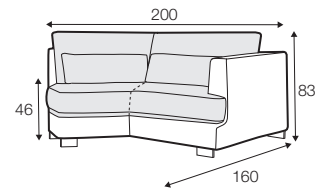

## SPECIAL

modular  
system

All drawings shown height with leg no. 84 H-10.

armchair

armchair wide

footstool 95x80

footstool 105x90

footstool 120x90

set 4 right / or left

2 seater left / or right + armchair without armrests + divan right / or left

set 15  
divan left + 3 seater without armrests + divan right

set 16 right / or left  
3 seater left / or right + corner 90° + bench right / or left

2 seater without armrests

3 seater left / or right

3 seater without armrests

bench right / or left

divan right / or left

corner 90°

corner 35° right / or left

## extra dimensions

---

depth of seat