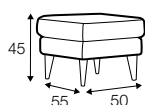

COVERS

FC fixed

armchair

footstool 55x50

extra dimensions

depth of
armchair seat

depth of
armchair seat
without cushion

depth of
sofa seat