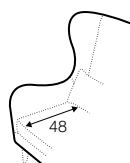

COVERS

FC fixed

armchair

footstool 55x50

extra dimensions

depth of
armchair seat

depth of
armchair seat
without cushion

depth of
sofa seat

depth of
sofa seat
without cushions

legs

no. 91
wood
front

no. 91
wood
back