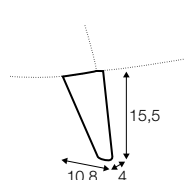

COVERS

FC fixed

armchair

footstool 55x50

extra dimensions

depth of
armchair seat

depth of
armchair seat
without cushion

depth of
sofa seat

depth of
sofa seat
without cushions

legs

no. 91
wood
front

no. 91
wood
back