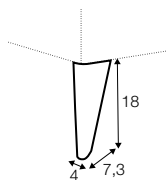

COVERS

FC fixed

armchair

footstool 55x50

extra dimensions

depth of
armchair seat

depth of
armchair seat
without cushion

depth of
sofa seat

depth of
sofa seat
without cushions

legs

no. 91
wood
front

no. 91
wood
back