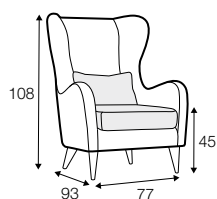

COVERS

FC fixed

armchair

footstool 55x50

extra dimensions

depth of
armchair seat

depth of
armchair seat
without cushion

depth of
sofa seat