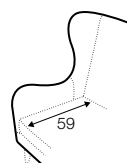

COVERS

FC fixed

armchair

footstool 55x50

extra dimensions

depth of
armchair seat

depth of
armchair seat
without cushion

depth of
sofa seat

depth of
sofa seat
without cushions

legs

no. 91
wood
front

no. 91
wood
back