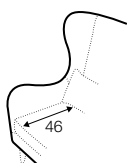

COVERS

FC fixed

armchair

footstool 55x50

extra dimensions

depth of
armchair seat

depth of
armchair seat
without cushion

depth of
sofa seat

depth of
sofa seat
without cushions

legs

no. 91
wood
front

no. 91
wood
back