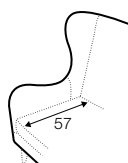

COVERS

FC fixed

armchair

footstool 55x50

extra dimensions

depth of
armchair seat

depth of
armchair seat
without cushion

depth of
sofa seat

depth of
sofa seat
without cushions

legs

no. 91
wood
front

no. 91
wood
back