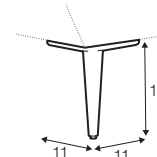

bench right / or left

corner 90°

## extra dimensions

depth of seat

## legs

no. 218  
wood

no. 128  
aluminium  
or aluminium  
painted black