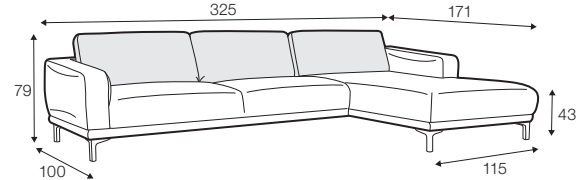

STD standard

FC fixed

modular system

armchair

footstool 80x65

2 seater

2,5 seater

3 seater

set 1 right / or left

2 seater left / or right + chaiselongue right / or left

set 2 right / or left

3 seater left / or right + chaiselongue wide right / or left

set 3 right / or left

3 seater left / or right + corner 90° + bench right / or left