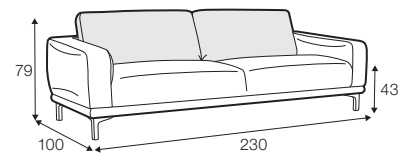

STD standard

FC fixed

modular system

armchair

footstool 80x65

2 seater

2,5 seater

3 seater

set 1 right / or left

2 seater left / or right + chaiselongue right / or left

set 2 right / or left

3 seater left / or right + chaiselongue wide right / or left

set 3 right / or left

3 seater left / or right + corner 90° + bench right / or left