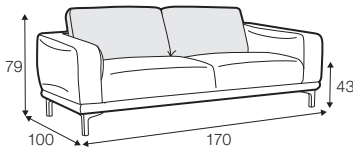

STD standard

FC fixed

modular system

armchair

footstool 80x65

2 seater

2,5 seater

3 seater

set 1 right / or left

2 seater left / or right + chaiselongue right / or left

set 2 right / or left

3 seater left / or right + chaiselongue wide right / or left

set 3 right / or left

3 seater left / or right + corner 90° + bench right / or left