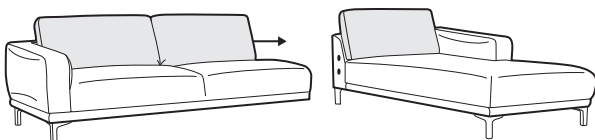

STD standard

FC fixed

modular system

armchair

footstool 80x65

2 seater

2,5 seater

3 seater

set 1 right / or left

2 seater left / or right + chaiselongue right / or left

set 2 right / or left

3 seater left / or right + chaiselongue wide right / or left

set 3 right / or left

3 seater left / or right + corner 90° + bench right / or left

## elements of modular system

element 115 left / or right

2 seater left / or right

2,5 seater left / or right

2,5 seater without armrests

3 seater left / or right

chaiselongue right / or left

chaiselongue wide right / or left