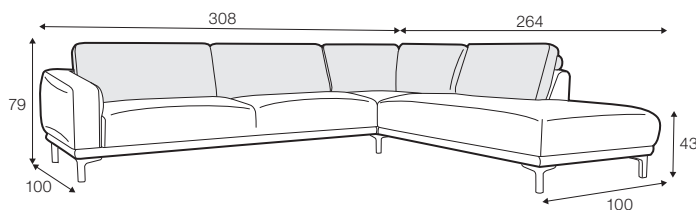

STD standard

FC fixed

modular system

armchair

footstool 80x65

2 seater

2,5 seater

3 seater

set 1 right / or left

2 seater left / or right + chaiselongue right / or left

set 2 right / or left

3 seater left / or right + chaiselongue wide right / or left

set 3 right / or left

3 seater left / or right + corner 90° + bench right / or left