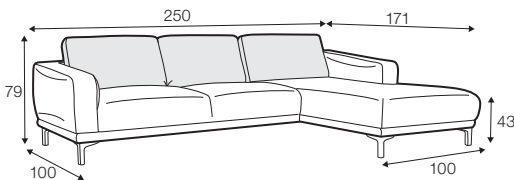

STD standard

FC fixed

modular system

armchair

footstool 80x65

2 seater

2,5 seater

3 seater

set 1 right / or left

2 seater left / or right + chaiselongue right / or left

set 2 right / or left

3 seater left / or right + chaiselongue wide right / or left

set 3 right / or left

3 seater left / or right + corner 90° + bench right / or left