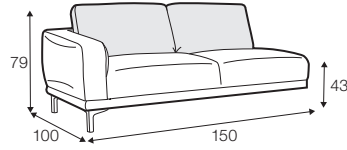

2 seater left / or right