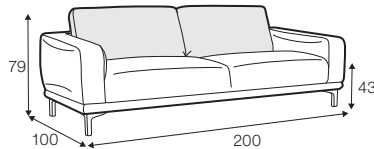

STD standard

FC fixed

modular system

armchair

footstool 80x65

2 seater

2,5 seater

3 seater

set 1 right / or left

2 seater left / or right + chaiselongue right / or left

set 2 right / or left

3 seater left / or right + chaiselongue wide right / or left

set 3 right / or left

3 seater left / or right + corner 90° + bench right / or left