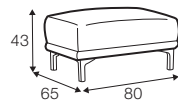

STD standard

FC fixed

modular system

armchair

footstool 80x65

2 seater

2,5 seater

3 seater

set 1 right / or left

2 seater left / or right + chaiselongue right / or left

set 2 right / or left

3 seater left / or right + chaiselongue wide right / or left

set 3 right / or left

3 seater left / or right + corner 90° + bench right / or left