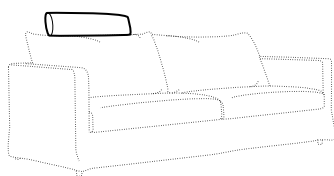

**loose cover with velcro elements**

---

2 seater left / or right

2 seater without armrests

3 seater left / or right

3 seater without armrests

divan right / or left

corner 90°

**extra dimensions**

---

depth of sofa seat

depth of armchair seat

**accessories**

---

headrest L-80

headrest L-90