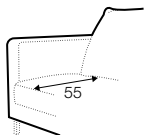

### elements of the modular system loose cover

---

2 seater left / or right

2 seater without armrests

3 seater left / or right

3 seater without armrests

divan right / or left

corner 90°

**loose cover with velcro elements**

---

2 seater left / or right

2 seater without armrests

3 seater left / or right

3 seater without armrests

divan right / or left

corner 90°

**extra dimensions**

---

depth of sofa seat

depth of armchair seat

**accessories**

---

headrest L-80

headrest L-90