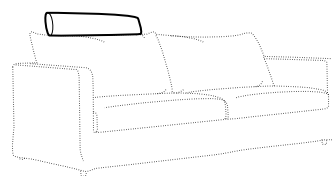

**loose cover with velcro elements**

---

2 seater left / or right

2 seater without armrests

3 seater left / or right

3 seater without armrests

divan right / or left

corner 90°

**extra dimensions**

---

depth of sofa seat

depth of armchair seat

**accessories**

---

headrest L-80

headrest L-90