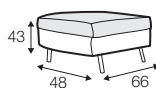

armchair

armchair in loose cover

To achieve best results we recommend to choose thin natural fabrics.

footstool ø96

footstool 90x50

footstool 66x48
only for armchair

elements with small back cushions

2 seater

3 seater

3XL seater

3XL seater round divided

4 seater straight divided

4 seater round divided

set 2 right / or left
2 seater left / or right + chaiselongue wide right / or left

set 3 right / or left
3 seater left / or right + divan right / or left

elements with big back cushions

2 seater

3 seater

3XL seater

3XL seater round divided

4 seater straight divided

4 seater round divided

set 2 right / or left
2 seater left / or right + chaiselongue wide right / or left