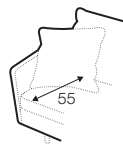

3 seater

3XL seater

3XL seater round divided

4 seater straight divided

4 seater round divided

set 2 right / or left
2 seater left / or right + chaiselongue wide right / or left

set 3 right / or left
3 seater left / or right + divan right / or left

3 seater without armrests

3XL seater left / or right

3XL seater without armrests

chaiselongue right / or left

chaiselongue wide right / or left

divan right / or left

elements of the modular system
elements with big back cushions

2 seater left / or right

2 seater without armrests

3 seater left / or right

3 seater without armrests

3XL seater left / or right

3XL seater without armrests

chaiselongue right / or left

chaiselongue wide right / or left

divan right / or left

corner 90°

extra dimensions

depth of
armchair seat

depth of
sofa seat

legs

no. 153
wood
front
sofas, set 2, set 3,
footstool fi 96,
footstool 90x50, corner,
divan, chaiselongues

no. 141A
wood
back with front leg
no. 153
corner