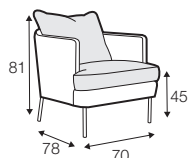

armchair

armchair in loose cover

To achieve best results we recommend to choose thin natural fabrics.

footstool ø96

footstool 90x50

footstool 66x48
only for armchair

elements with small back cushions

2 seater

3 seater

3XL seater

3XL seater round divided

4 seater straight divided

4 seater round divided

set 2 right / or left
2 seater left / or right + chaiselongue wide right / or left

set 3 right / or left
3 seater left / or right + divan right / or left

elements with big back cushions

2 seater

3 seater

3XL seater

3XL seater round divided

4 seater straight divided

4 seater round divided

set 2 right / or left
2 seater left / or right + chaiselongue wide right / or left

divan right / or left

corner 90°

extra dimensions

depth of
armchair seat

depth of
sofa seat

legs

no. 153
wood
front
sofas, set 2, set 3,
footstool fi 96,
footstool 90x50, corner,
divan, chaiselongues

no. 141A
wood
back with front leg
no. 153
corner