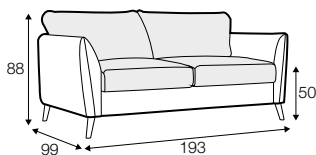

STD standard

FC fixed

sofa bed

Two mattresses available: bonell and foam.

armchair sofa bed

3 seater sofa bed

4 seater sofa bed

set 1 right / or left

3 seater sofa bed left / or right + chaiselongue box right / or left

set 2 right / or left

4 seater sofa bed left / or right + chaiselongue box right / or left

box dimensions
set 1

box dimensions
set 2

extra dimensions