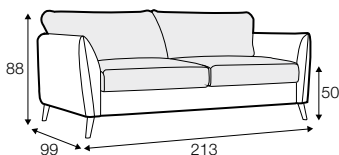

STD standard

FC fixed

sofa bed

Two mattresses available: bonell and foam.

armchair sofa bed

3 seater sofa bed

4 seater sofa bed

set 1 right / or left

3 seater sofa bed left / or right + chaiselongue box right / or left

set 2 right / or left

4 seater sofa bed left / or right + chaiselongue box right / or left

box dimensions
set 1

box dimensions
set 2

extra dimensions