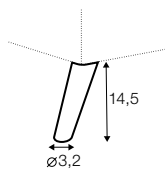

3 seater sofa bed left / or right + chaiselongue box right / or left

set 2 right / or left

4 seater sofa bed left / or right + chaiselongue box right / or left

box dimensions
set 1

box dimensions
set 2

extra dimensions

depth of seat

accessories

armrest protection

legs

no. 91
wood

no. 141A
wood

no. 153
wood

no. 195
metal chrome,
painted black