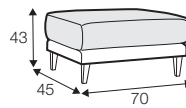

LUX lux

COVERS

FC fixed

armchair

love seat

footstool 70x45

footstool 90x45

2 seater

3 seater

3XL seater
with 2 cushions

3XL seater
with 3 cushions

3XL seater divided
with 2 cushions

3XL seater divided
with 3 cushions

set 1 right / or left
2 seater left / or right + chaiselongue right / or left

set 2 right / or left
3 seater left / or right + chaiselongue wide right / or left

extra dimensions

depth of seat

accessories

headrest L-57

headrest L-72

armrest protection

legs