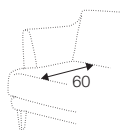

LUX lux

COVERS

FC fixed

armchair

love seat

footstool 70x45

footstool 90x45

2 seater

3 seater

3XL seater
with 2 cushions

3XL seater
with 3 cushions

3XL seater divided
with 2 cushions

3XL seater divided
with 3 cushions

set 1 right / or left
2 seater left / or right + chaiselongue right / or left

set 2 right / or left
3 seater left / or right + chaiselongue wide right / or left

extra dimensions

depth of seat

accessories

headrest L-57

headrest L-72

armrest protection

legs