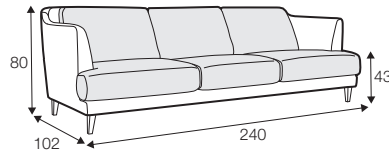

LUX lux

COVERS

FC fixed

armchair

love seat

footstool 70x45

footstool 90x45

2 seater

3 seater

3XL seater
with 2 cushions

3XL seater
with 3 cushions

3XL seater divided
with 2 cushions

3XL seater divided
with 3 cushions

set 1 right / or left
2 seater left / or right + chaiselongue right / or left

set 2 right / or left
3 seater left / or right + chaiselongue wide right / or left

extra dimensions

depth of seat

accessories

headrest L-57

headrest L-72

armrest protection

legs