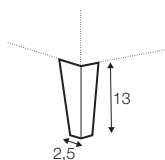

3 seater

3XL seater
with 2 cushions

3XL seater
with 3 cushions

3XL seater divided
with 2 cushions

3XL seater divided
with 3 cushions

set 1 right / or left
2 seater left / or right + chaiselongue right / or left

set 2 right / or left
3 seater left / or right + chaiselongue wide right / or left

extra dimensions

depth of seat

accessories

headrest L-57

headrest L-72

armrest protection

legs