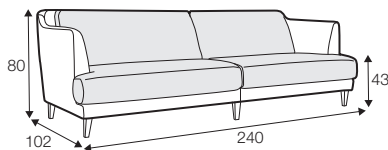

LUX lux

COVERS

FC fixed

armchair

love seat

footstool 70x45

footstool 90x45

2 seater

3 seater

3XL seater
with 2 cushions

3XL seater
with 3 cushions

3XL seater divided
with 2 cushions

3XL seater divided
with 3 cushions

set 1 right / or left
2 seater left / or right + chaiselongue right / or left

set 2 right / or left
3 seater left / or right + chaiselongue wide right / or left

extra dimensions

depth of seat

accessories

headrest L-57

headrest L-72

armrest protection

legs