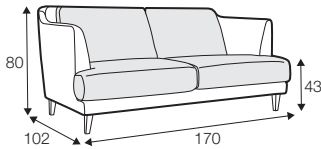

LUX lux

COVERS

FC fixed

armchair

love seat

footstool 70x45

footstool 90x45

2 seater

3 seater

3XL seater
with 2 cushions

3XL seater
with 3 cushions

3XL seater divided
with 2 cushions

3XL seater divided
with 3 cushions

set 1 right / or left
2 seater left / or right + chaiselongue right / or left

set 2 right / or left
3 seater left / or right + chaiselongue wide right / or left

extra dimensions

depth of seat

accessories

headrest L-57

headrest L-72

armrest protection

legs