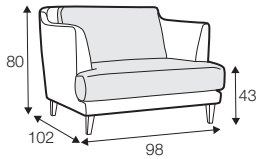

LUX lux

COVERS

FC fixed

armchair

love seat

footstool 70x45

footstool 90x45

2 seater

3 seater

3XL seater
with 2 cushions

3XL seater
with 3 cushions

3XL seater divided
with 2 cushions

3XL seater divided
with 3 cushions

set 1 right / or left
2 seater left / or right + chaiselongue right / or left

set 2 right / or left
3 seater left / or right + chaiselongue wide right / or left

extra dimensions

depth of seat

accessories

headrest L-57

headrest L-72

armrest protection

legs