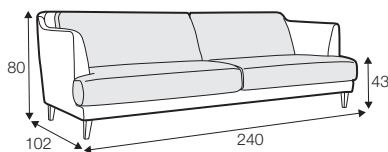

LUX lux

COVERS

FC fixed

armchair

love seat

footstool 70x45

footstool 90x45

2 seater

3 seater

3XL seater
with 2 cushions

3XL seater
with 3 cushions

3XL seater divided
with 2 cushions

3XL seater divided
with 3 cushions

set 1 right / or left
2 seater left / or right + chaiselongue right / or left

set 2 right / or left
3 seater left / or right + chaiselongue wide right / or left

extra dimensions

depth of seat

accessories

headrest L-57

headrest L-72

armrest protection

legs