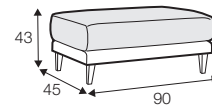

LUX lux

COVERS

FC fixed

armchair

love seat

footstool 70x45

footstool 90x45

2 seater

3 seater

3XL seater
with 2 cushions

3XL seater
with 3 cushions

3XL seater divided
with 2 cushions

3XL seater divided
with 3 cushions

set 1 right / or left
2 seater left / or right + chaiselongue right / or left

set 2 right / or left
3 seater left / or right + chaiselongue wide right / or left

extra dimensions

depth of seat

accessories

headrest L-57

headrest L-72

armrest protection

legs