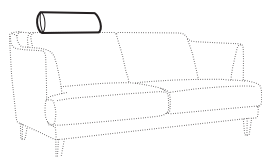

LUX lux

COVERS

FC fixed

armchair

love seat

footstool 70x45

footstool 90x45

2 seater

3 seater

3XL seater
with 2 cushions

3XL seater
with 3 cushions

3XL seater divided
with 2 cushions

3XL seater divided
with 3 cushions

set 1 right / or left
2 seater left / or right + chaiselongue right / or left

set 2 right / or left
3 seater left / or right + chaiselongue wide right / or left

extra dimensions

depth of seat

accessories

headrest L-57

headrest L-72

armrest protection

legs