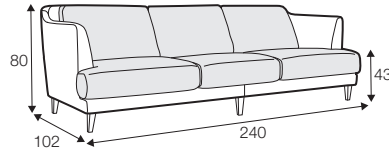

LUX lux

COVERS

FC fixed

armchair

love seat

footstool 70x45

footstool 90x45

2 seater

3 seater

3XL seater
with 2 cushions

3XL seater
with 3 cushions

3XL seater divided
with 2 cushions

3XL seater divided
with 3 cushions

set 1 right / or left
2 seater left / or right + chaiselongue right / or left

set 2 right / or left
3 seater left / or right + chaiselongue wide right / or left

extra dimensions

depth of seat

accessories

headrest L-57

headrest L-72

armrest protection

legs