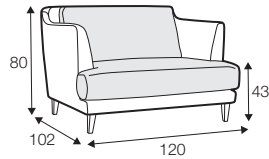

LUX lux

COVERS

FC fixed

armchair

love seat

footstool 70x45

footstool 90x45

2 seater

3 seater

3XL seater
with 2 cushions

3XL seater
with 3 cushions

3XL seater divided
with 2 cushions

3XL seater divided
with 3 cushions

set 1 right / or left
2 seater left / or right + chaiselongue right / or left

set 2 right / or left
3 seater left / or right + chaiselongue wide right / or left

extra dimensions

depth of seat

accessories

headrest L-57

headrest L-72

armrest protection

legs