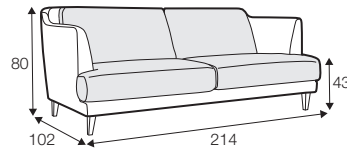

LUX lux

COVERS

FC fixed

armchair

love seat

footstool 70x45

footstool 90x45

2 seater

3 seater

3XL seater
with 2 cushions

3XL seater
with 3 cushions

3XL seater divided
with 2 cushions

3XL seater divided
with 3 cushions

set 1 right / or left
2 seater left / or right + chaiselongue right / or left

set 2 right / or left
3 seater left / or right + chaiselongue wide right / or left

extra dimensions

depth of seat

accessories

headrest L-57

headrest L-72

armrest protection

legs