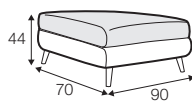

## SPECIAL

modular system

Drawings shown height with leg no. 141A H-14.

armchair

armchair wide

footstool 90x70

2 seater

3 seater

3XL seater divided  
with 2 cushions

3XL seater divided  
with 3 cushions

set 1 right / or left  
2 seater left / or right + chaiselongue right / or left

set 2 right / or left  
3 seater left / or right + chaiselongue wide right / or left

set 3 right / or left  
2 seater left / or right + divan right / or left

set 4 right / or left  
3 seater left / or right + divan right / or left

set 6  
divan left + 2 seater without armrests + divan right