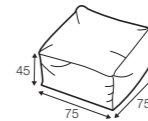

footstool 75x75x45