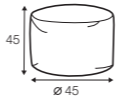

# Fatty

footstool 45x45  
 standard comfort, loose cover  
 exclusive leather: aniline 1 latte  
 designed by: Anna Näsström

UPHOLSTERY

COMFORTS

COVERS

Only footstools: ø45, ø60, 45x45 available in leather.