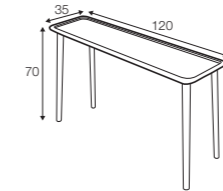

coffee table 90x90

coffee table 110x110

coffee table 90x90 with tray

coffee table 110x110 with tray

# Love

coffee table ø40

coffee table ø80

coffee table 160x60

side table 50x50

side table 90x35

console table 120x35

coffee table 120x120

coffee table ø40 h-52  
chocolate, oak  
designed by: Niels Gammelgaard

coffee table 120x120 h-38, ø80 h-38  
oak  
designed by: Niels Gammelgaard