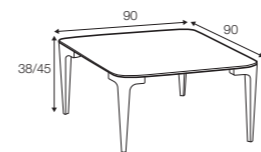

# Casual

coffee table 135x50 h-38 with tray, 90x90 h-38  
bleached oak  
designed by: Dan Ihreborn

coffee table 135x50      coffee table 150x50      coffee table 180x50

coffee table 135x50 with tray      coffee table 150x50 with tray      coffee table 180x50 with tray

coffee table 90x90

coffee table 110x110

coffee table 90x90 with tray

coffee table 110x110 with tray