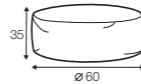

footstool ø60