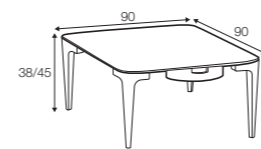

# Casual

coffee table 135x50 h-38 with tray, 90x90 h-38  
bleached oak  
designed by: Dan Ihreborn

coffee table 135x50      coffee table 150x50      coffee table 180x50

coffee table 135x50 with tray      coffee table 150x50 with tray      coffee table 180x50 with tray

coffee table 90x90

coffee table 110x110

coffee table 90x90 with tray

coffee table 110x110 with tray