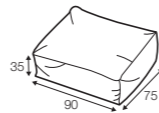

footstool ø45

footstool ø60

footstool 45x45x45

footstool 75x75x45

footstool 90x90x35

footstool 90x75x35

# Casual

coffee table 135x50 h-38 with tray, 90x90 h-38  
bleached oak  
designed by: Dan Ihreborn

coffee table 135x50      coffee table 150x50      coffee table 180x50

coffee table 135x50 with tray      coffee table 150x50 with tray      coffee table 180x50 with tray