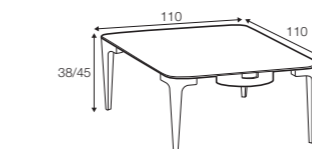

# Casual

coffee table 135x50 h-38 with tray, 90x90 h-38  
bleached oak  
designed by: Dan Ihreborn

coffee table 135x50      coffee table 150x50      coffee table 180x50

coffee table 135x50 with tray      coffee table 150x50 with tray      coffee table 180x50 with tray

coffee table 90x90

coffee table 110x110

coffee table 90x90 with tray

coffee table 110x110 with tray