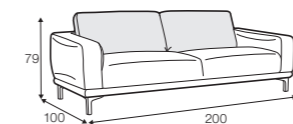

STD

LUX

LCV

footstool 95x74

footstool 107x95

set 1  
 armchair wide left + armchair wide right

set 2  
 2 seater round left + 2 seater round right

set 3 right / or left  
 bench round left / or right + armchair wide without armrests  
 + chaiselongue right / or left

UPHOLSTERY    COMFORTS    COVERS    SPECIAL

armchair

footstool 80x65

2 seater

2,5 seater

3 seater

set 1 right / or left  
 2 seater left / or right + chaiselongue right / or left

set 2 right / or left  
 3 seater left / or right + chaiselongue wide right / or left

set 3 right / or left  
 3 seater left / or right + corner 90° + bench right / or left