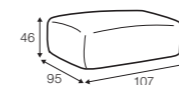

STD

LUX

LCV

footstool 95x74

footstool 107x95

set 1  
 armchair wide left + armchair wide right

set 2  
 2 seater round left + 2 seater round right

set 3 right / or left  
 bench round left / or right + armchair wide without armrests  
 + chaiselongue right / or left