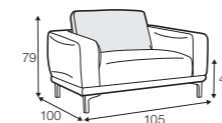

set 3 right (3 seater left + corner 90° + bench right)
standard comfort, fix cover
fabric: rock 3 beige (model exposed: moss 7 cold beige)
feet: no. 218 oak
designed by: Says Who

UPHOLSTERY   COMFORTS   COVERS   SPECIAL

armchair