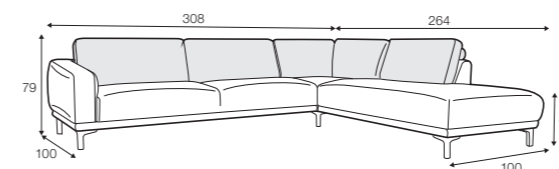

STD

LUX

LCV

footstool 95x74

footstool 107x95

set 1  
 armchair wide left + armchair wide right

set 2  
 2 seater round left + 2 seater round right

set 3 right / or left  
 bench round left / or right + armchair wide without armrests  
 + chaiselongue right / or left

UPHOLSTERY    COMFORTS    COVERS    SPECIAL

armchair

footstool 80x65

2 seater

2,5 seater

3 seater

set 1 right / or left  
 2 seater left / or right + chaiselongue right / or left

set 2 right / or left  
 3 seater left / or right + chaiselongue wide right / or left

set 3 right / or left  
 3 seater left / or right + corner 90° + bench right / or left