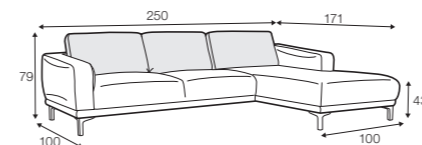

STD

LUX

LCV

footstool 95x74

footstool 107x95

set 1  
 armchair wide left + armchair wide right

set 2  
 2 seater round left + 2 seater round right

set 3 right / or left  
 bench round left / or right + armchair wide without armrests  
 + chaiselongue right / or left

UPHOLSTERY    COMFORTS    COVERS    SPECIAL

armchair

footstool 80x65

2 seater

2,5 seater

3 seater

set 1 right / or left  
 2 seater left / or right + chaiselongue right / or left

set 2 right / or left  
 3 seater left / or right + chaiselongue wide right / or left

set 3 right / or left  
 3 seater left / or right + corner 90° + bench right / or left