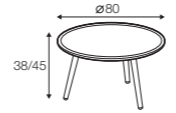

# Casual

coffee table 135x50 h-38 with tray, 90x90 h-38  
bleached oak  
designed by: Dan Ihreborn

coffee table 135x50      coffee table 150x50      coffee table 180x50

coffee table 135x50 with tray      coffee table 150x50 with tray      coffee table 180x50 with tray

coffee table 90x90

coffee table 110x110

coffee table 90x90 with tray

coffee table 110x110 with tray

# Love

coffee table ø40

coffee table ø80

coffee table 160x60

side table 50x50

side table 90x35

console table 120x35

coffee table 120x120