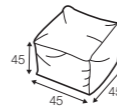

footstool 45x45x45