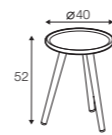

# Casual

coffee table 135x50 h-38 with tray, 90x90 h-38  
bleached oak  
designed by: Dan Ihreborn

coffee table 135x50      coffee table 150x50      coffee table 180x50

coffee table 135x50 with tray      coffee table 150x50 with tray      coffee table 180x50 with tray

coffee table 90x90

coffee table 110x110

coffee table 90x90 with tray

coffee table 110x110 with tray

# Love

coffee table ø40

coffee table ø80

coffee table 160x60

side table 50x50

side table 90x35

console table 120x35

coffee table 120x120