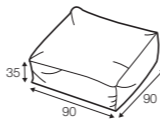

footstool ø45

footstool ø60

footstool 45x45x45

footstool 75x75x45

footstool 90x90x35

footstool 90x75x35

# Casual

coffee table 135x50 h-38 with tray, 90x90 h-38  
bleached oak  
designed by: Dan Ihreborn

coffee table 135x50      coffee table 150x50      coffee table 180x50

coffee table 135x50 with tray      coffee table 150x50 with tray      coffee table 180x50 with tray