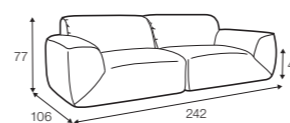

STD

LUX

LCV

footstool 95x74

footstool 107x95

set 1  
 armchair wide left + armchair wide right

set 2  
 2 seater round left + 2 seater round right

set 3 right / or left  
 bench round left / or right + armchair wide without armrests  
 + chaiselongue right / or left