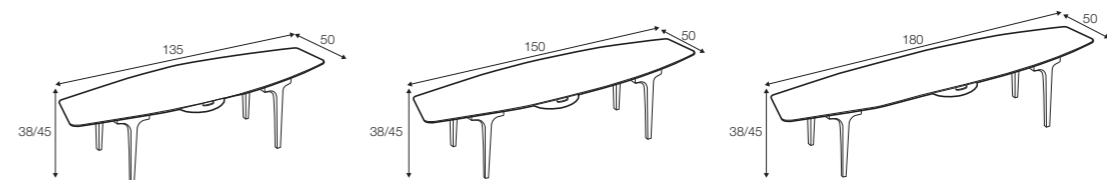

footstool ø45

footstool ø60

footstool 45x45x45

footstool 75x75x45

footstool 90x90x35

footstool 90x75x35

# Casual

coffee table 135x50 h-38 with tray, 90x90 h-38  
bleached oak  
designed by: Dan Ihreborn

coffee table 135x50      coffee table 150x50      coffee table 180x50

coffee table 135x50 with tray      coffee table 150x50 with tray      coffee table 180x50 with tray