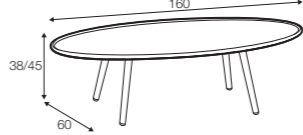

# Casual

coffee table 135x50 h-38 with tray, 90x90 h-38  
bleached oak  
designed by: Dan Ihreborn

coffee table 135x50      coffee table 150x50      coffee table 180x50

coffee table 135x50 with tray      coffee table 150x50 with tray      coffee table 180x50 with tray

coffee table 90x90

coffee table 110x110

coffee table 90x90 with tray

coffee table 110x110 with tray

# Love

coffee table ø40

coffee table ø80

coffee table 160x60

side table 50x50

side table 90x35

console table 120x35

coffee table 120x120