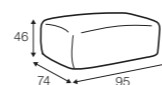

STD

LUX

LCV

footstool 95x74

footstool 107x95

set 1  
 armchair wide left + armchair wide right

set 2  
 2 seater round left + 2 seater round right

set 3 right / or left  
 bench round left / or right + armchair wide without armrests  
 + chaiselongue right / or left