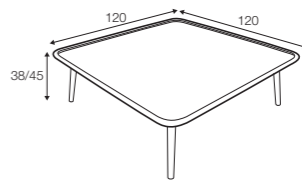

# Casual

coffee table 135x50 h-38 with tray, 90x90 h-38  
bleached oak  
designed by: Dan Ihreborn

coffee table 135x50      coffee table 150x50      coffee table 180x50

coffee table 135x50 with tray      coffee table 150x50 with tray      coffee table 180x50 with tray

coffee table 90x90

coffee table 110x110

coffee table 90x90 with tray

coffee table 110x110 with tray

# Love

coffee table ø40

coffee table ø80

coffee table 160x60

side table 50x50

side table 90x35

console table 120x35

coffee table 120x120

coffee table ø40 h-52  
chocolate, oak  
designed by: Niels Gammelgaard

coffee table 120x120 h-38, ø80 h-38  
oak  
designed by: Niels Gammelgaard