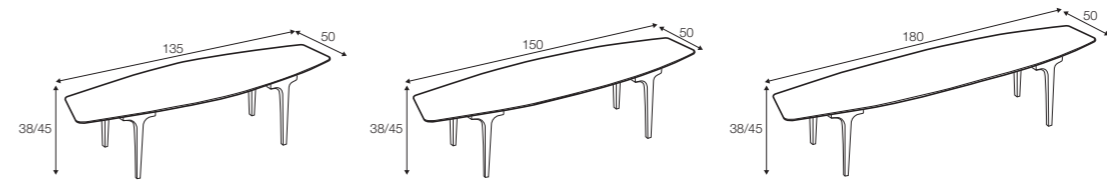

footstool ø45

footstool ø60

footstool 45x45x45

footstool 75x75x45

footstool 90x90x35

footstool 90x75x35

# Casual

coffee table 135x50 h-38 with tray, 90x90 h-38  
bleached oak  
designed by: Dan Ihreborn

coffee table 135x50      coffee table 150x50      coffee table 180x50

coffee table 135x50 with tray      coffee table 150x50 with tray      coffee table 180x50 with tray