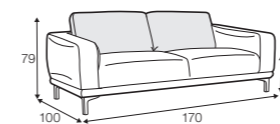

set 3 right (3 seater left + corner 90° + bench right)
standard comfort, fix cover
fabric: rock 3 beige (model exposed: moss 7 cold beige)
feet: no. 218 oak
designed by: Says Who

UPHOLSTERY   COMFORTS   COVERS   SPECIAL

2 seater