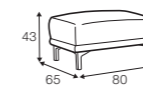

footstool 80x65