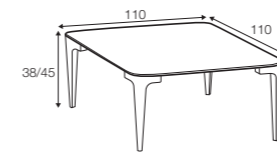

# Casual

coffee table 135x50 h-38 with tray, 90x90 h-38  
bleached oak  
designed by: Dan Ihreborn

coffee table 135x50      coffee table 150x50      coffee table 180x50

coffee table 135x50 with tray      coffee table 150x50 with tray      coffee table 180x50 with tray

coffee table 90x90

coffee table 110x110

coffee table 90x90 with tray

coffee table 110x110 with tray