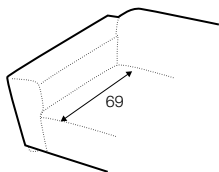

3 seater left or / right + corner 90° + bench right / or left

modular system

elements of the modular system

3 seater left / or right

3 seater without armrests

element 134x102 left / or right

element 112x102 without armrests

corner 90°

chaiselongue right / or left

bench 145x102 left or right

extra dimensions

depth of seat

accessories

ravioli deco
cushion
55x55

ravioli deco
cushion
45x45