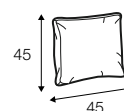

cushion 45x45
box bordered