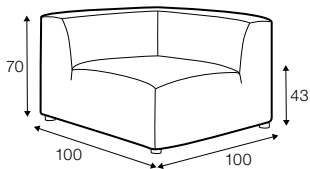

STD standard

FC fixed

modular system

All elements are freestanding.

3 seater

set 1 right / or left

element 134x102 left or / right + chaiselongue right / or left

set 2 right / or left

3 seater left or / right + corner 90° + bench right / or left

modular system

elements of the modular system

3 seater left / or right

3 seater without armrests

element 134x102 left / or right

element 112x102 without armrests

corner 90°

chaiselongue right / or left

bench 145x102 left or right

extra dimensions

depth of seat

accessories

ravioli deco
cushion
55x55

ravioli deco
cushion
45x45