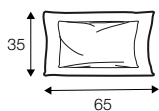

3 seater left or / right + corner 90° + bench right / or left

modular system

elements of the modular system

3 seater left / or right

3 seater without armrests

element 134x102 left / or right

element 112x102 without armrests

corner 90°

chaiselongue right / or left

bench 145x102 left or right

extra dimensions

depth of seat

accessories

ravioli deco
cushion
55x55

ravioli deco
cushion
45x45