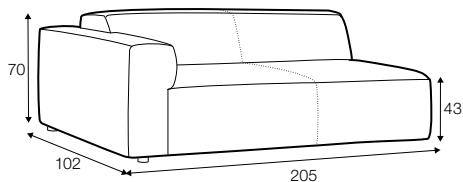

STD standard

FC fixed

modular system

All elements are freestanding.

3 seater

set 1 right / or left

element 134x102 left or / right + chaiselongue right / or left

set 2 right / or left

3 seater left or / right + corner 90° + bench right / or left

modular system

elements of the modular system

3 seater left / or right

3 seater without armrests

element 134x102 left / or right

element 112x102 without armrests