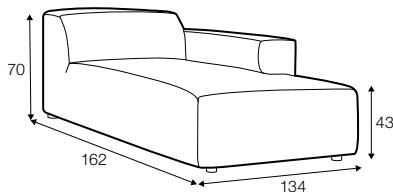

STD standard

FC fixed

modular system

All elements are freestanding.

3 seater

set 1 right / or left

element 134x102 left or / right + chaiselongue right / or left

set 2 right / or left

3 seater left or / right + corner 90° + bench right / or left

modular system

elements of the modular system

3 seater left / or right

3 seater without armrests

element 134x102 left / or right

element 112x102 without armrests

corner 90°

chaiselongue right / or left

bench 145x102 left or right

extra dimensions

depth of seat

accessories

ravioli deco
cushion
55x55

ravioli deco
cushion
45x45