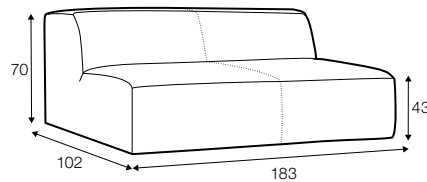

STD standard

FC fixed

modular system

All elements are freestanding.

3 seater

set 1 right / or left

element 134x102 left or / right + chaiselongue right / or left

set 2 right / or left

3 seater left or / right + corner 90° + bench right / or left

modular system

elements of the modular system

3 seater left / or right

3 seater without armrests

element 134x102 left / or right

element 112x102 without armrests

corner 90°

chaiselongue right / or left

bench 145x102 left or right

extra dimensions

depth of seat

accessories

ravioli deco
cushion
55x55

ravioli deco
cushion
45x45