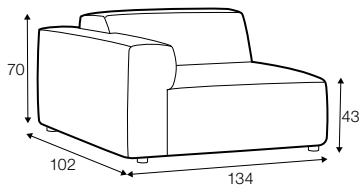

3 seater left or / right + corner 90° + bench right / or left

modular system

elements of the modular system

3 seater left / or right

3 seater without armrests

element 134x102 left / or right

element 112x102 without armrests

corner 90°

chaiselongue right / or left

bench 145x102 left or right

extra dimensions

depth of seat

accessories

ravioli deco
cushion
55x55

ravioli deco
cushion
45x45