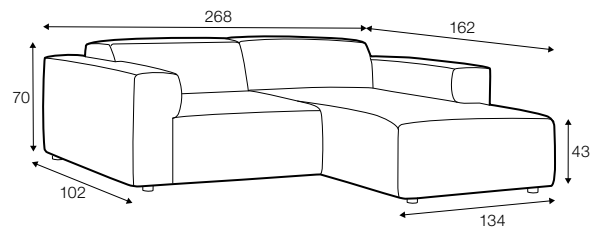

STD standard

FC fixed

modular system

All elements are freestanding.

3 seater

set 1 right / or left

element 134x102 left or / right + chaiselongue right / or left

set 2 right / or left

3 seater left or / right + corner 90° + bench right / or left

modular system

elements of the modular system

3 seater left / or right

3 seater without armrests

element 134x102 left / or right

element 112x102 without armrests

corner 90°

chaiselongue right / or left

bench 145x102 left or right

extra dimensions

depth of seat

accessories

ravioli deco
cushion
55x55

ravioli deco
cushion
45x45