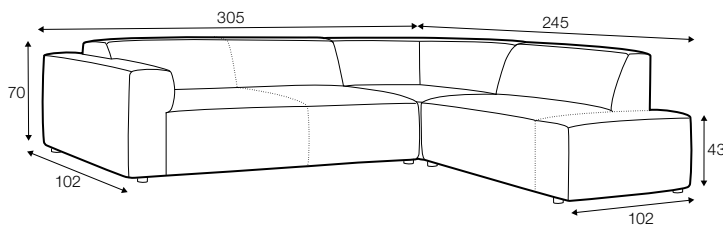

STD standard

FC fixed

modular system

All elements are freestanding.

3 seater

set 1 right / or left

element 134x102 left or / right + chaiselongue right / or left

set 2 right / or left

3 seater left or / right + corner 90° + bench right / or left

modular system

elements of the modular system

3 seater left / or right

3 seater without armrests

element 134x102 left / or right

element 112x102 without armrests

corner 90°

chaiselongue right / or left

bench 145x102 left or right

extra dimensions

depth of seat

accessories

ravioli deco
cushion
55x55

ravioli deco
cushion
45x45