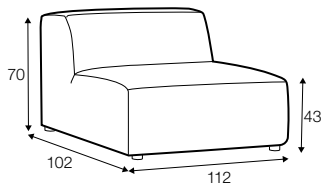

3 seater left or / right + corner 90° + bench right / or left

modular system

elements of the modular system

3 seater left / or right

3 seater without armrests

element 134x102 left / or right

element 112x102 without armrests

corner 90°

chaiselongue right / or left

bench 145x102 left or right

extra dimensions

depth of seat

accessories

ravioli deco
cushion
55x55

ravioli deco
cushion
45x45