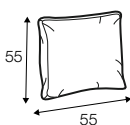

cushion 55x55
box bordered