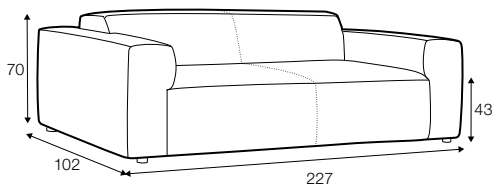

STD standard

FC fixed

modular system

All elements are freestanding.

3 seater

set 1 right / or left

element 134x102 left or / right + chaiselongue right / or left

set 2 right / or left

3 seater left or / right + corner 90° + bench right / or left

modular system

elements of the modular system

3 seater left / or right

3 seater without armrests

element 134x102 left / or right

element 112x102 without armrests

corner 90°

chaiselongue right / or left

bench 145x102 left or right

extra dimensions

depth of seat

accessories

ravioli deco
cushion
55x55

ravioli deco
cushion
45x45