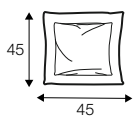

3 seater left or / right + corner 90° + bench right / or left

modular system

elements of the modular system

3 seater left / or right

3 seater without armrests

element 134x102 left / or right

element 112x102 without armrests

corner 90°

chaiselongue right / or left

bench 145x102 left or right

extra dimensions

depth of seat

accessories

ravioli deco
cushion
55x55

ravioli deco
cushion
45x45