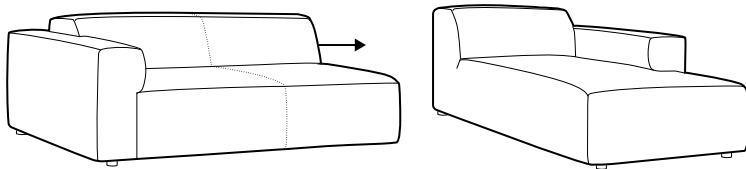

STD standard

FC fixed

modular system

All elements are freestanding.

3 seater

set 1 right / or left

element 134x102 left or / right + chaiselongue right / or left

set 2 right / or left

3 seater left or / right + corner 90° + bench right / or left

modular system

elements of the modular system

3 seater left / or right

3 seater without armrests

element 134x102 left / or right

element 112x102 without armrests