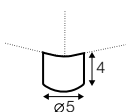

corner 90°

chaiselongue right / or left

bench 145x102 left or right

extra dimensions

depth of seat

accessories

ravioli deco
cushion
55x55

ravioli deco
cushion
45x45

ravioli deco
cushion
65x35

cushion 55x55
box bordered

cushion 45x45
box bordered

legs

no. 37C
plastic