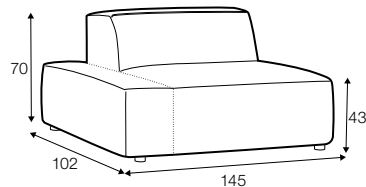

STD standard

FC fixed

modular system

All elements are freestanding.

3 seater

set 1 right / or left

element 134x102 left or / right + chaiselongue right / or left

set 2 right / or left

3 seater left or / right + corner 90° + bench right / or left

modular system

elements of the modular system

3 seater left / or right

3 seater without armrests

element 134x102 left / or right

element 112x102 without armrests

corner 90°

chaiselongue right / or left

bench 145x102 left or right

extra dimensions

depth of seat

accessories

ravioli deco
cushion
55x55

ravioli deco
cushion
45x45