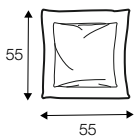

3 seater left or / right + corner 90° + bench right / or left

modular system

elements of the modular system

3 seater left / or right

3 seater without armrests

element 134x102 left / or right

element 112x102 without armrests

corner 90°

chaiselongue right / or left

bench 145x102 left or right

extra dimensions

depth of seat

accessories

ravioli deco
cushion
55x55

ravioli deco
cushion
45x45