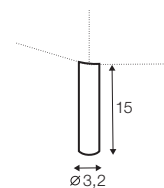

corner 90° no1

corner 90° no2

extra dimensions

depth of seat

accessories

headrest L-62

headrest L-77

armrest protection

endpart

legs

no. 195
metal chrome,
painted black

no. 141A
wood

no. 141B
wood

no. 196
wood

no. 145A
metal chrome,
painted black

no. 153
wood