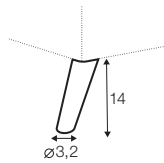

no. 141A
wood