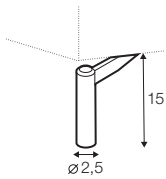

corner 90° no1

corner 90° no2

extra dimensions

depth of seat

accessories

headrest L-62

headrest L-77

armrest protection

endpart

legs

no. 195
metal chrome,
painted black

no. 141A
wood

no. 141B
wood

no. 196
wood

no. 145A
metal chrome,
painted black

no. 153
wood