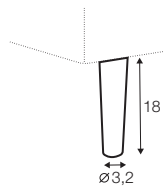

corner 90° no1

corner 90° no2

extra dimensions

depth of seat

accessories

headrest L-62

headrest L-77

armrest protection

endpart

legs

no. 195
metal chrome,
painted black

no. 141A
wood

no. 141B
wood

no. 196
wood

no. 145A
metal chrome,
painted black

no. 153
wood