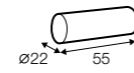

accessories

roll cushion