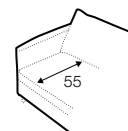

extra dimensions

depth of seat