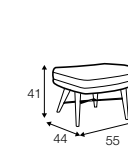

footstool
wood legs
with metal frame