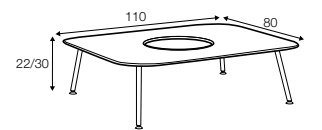

Tetris

coffee table 110x80 h-38, coffee table hollow 80x80 h-30
bleached oak top, black legs
designed by: Dan Ihreborn

coffee table 110x80

coffee table 80x80

coffee table 100x50

coffee table hollow 110x80

coffee table hollow 80x80

coffee table hollow 100x50

coffee table 110x110

example
coffee table 110x80 + coffee table hollow 80x80
+ coffee table hollow 100x50

Space

coffee table 120x50, h-38
black top, black legs
designed by: Dan Ihreborn