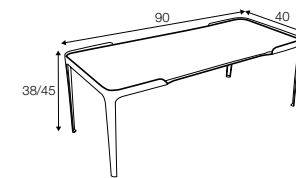

Tetris

coffee table 110x80 h-38, coffee table hollow 80x80 h-30
bleached oak top, black legs
designed by: Dan Ihreborn

coffee table 110x80

coffee table 80x80

coffee table 100x50

coffee table hollow 110x80

coffee table hollow 80x80

coffee table hollow 100x50

coffee table 110x110

example
coffee table 110x80 + coffee table hollow 80x80
+ coffee table hollow 100x50

Space

coffee table 120x50, h-38
black top, black legs
designed by: Dan Ihreborn

coffee table 50x50

coffee table 90x40

coffee table 120x40

coffee table 120x50

coffee table 150x50

coffee table 180x50

console table 120x40

desk table 120x50