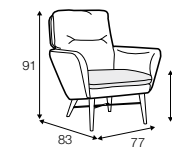

armchair
wood legs
with metal frame