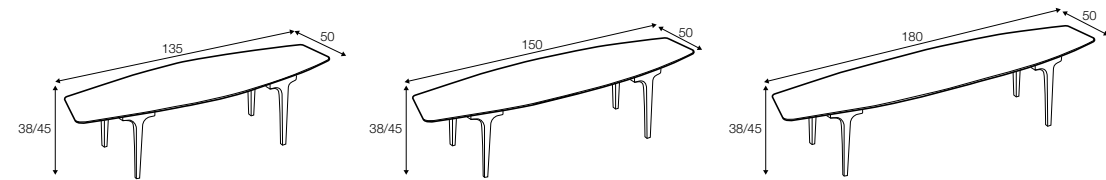

coffee table hollow 100x50

coffee table 110x110

example
coffee table 110x80 + coffee table hollow 80x80
+ coffee table hollow 100x50

Space

coffee table 120x50, h-38
black top, black legs
designed by: Dan Ihreborn

coffee table 50x50

coffee table 90x40

coffee table 120x40

coffee table 120x50

coffee table 150x50

coffee table 180x50

console table 120x40

desk table 120x50

Casual

coffee table 150x50 h-38 with tray
bleached oak
designed by: Dan Ihreborn

coffee table 135x50 coffee table 150x50 coffee table 180x50

coffee table 135x50 with tray coffee table 150x50 with tray coffee table 180x50 with tray

coffee table 90x90 coffee table 110x110

coffee table 90x90 with tray coffee table 110x110 with tray

Love

coffee table ø40

coffee table ø80

coffee table 160x60

side table 50x50

side table 90x35