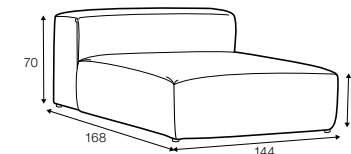

element 144x168