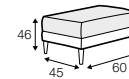

armchair wide version C
 standard comfort, fix cover
 fabric: luna 1 off-white
 feet: no. 159 oak
 designed by: Ian Archer

UPHOLSTERY

COMFORTS

COVERS

armchair

footstool 60x45

footstool 95x55

chaiselongue
freestanding left