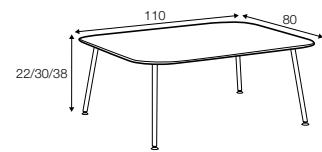

set 3
element 144x109 + element 144x168
+ 2x armrest 109x33 + coffee table 104x31

set 4
element 144x109 + element 144x168 + 2x armrest 109x33

coffee table 104x31

coffee table 104x104

armrest 109x33

coffee table 104x104
walnut top, black frame
designed by: Böttcher&Kayser

Tetris

coffee table 110x80 h-38, coffee table hollow 80x80 h-30
bleached oak top, black legs
designed by: Dan Ihreborn

coffee table 110x80

coffee table 80x80

coffee table 100x50

coffee table hollow 110x80

coffee table hollow 80x80