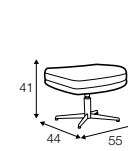

Amy

armchair
lux comfort, fix cover
fabric: elyot 1 natural
feet: black swivel
designed by: Steven Schilte

UPHOLSTERY

COMFORTS

COVERS

footstool