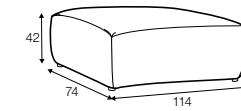

UPHOLSTERY

COMFORTS

COVERS

SPECIAL

All elements are freestanding.

footstool 114x74