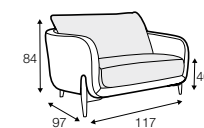

version A

armchair wide