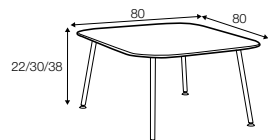

set 3
element 144x109 + element 144x168
+ 2x armrest 109x33 + coffee table 104x31

set 4
element 144x109 + element 144x168 + 2x armrest 109x33

coffee table 104x31

coffee table 104x104

armrest 109x33

coffee table 104x104
walnut top, black frame
designed by: Böttcher&Kayser

Tetris

coffee table 110x80 h-38, coffee table hollow 80x80 h-30
bleached oak top, black legs
designed by: Dan Ihreborn

coffee table 110x80

coffee table 80x80

coffee table 100x50

coffee table hollow 110x80

coffee table hollow 80x80