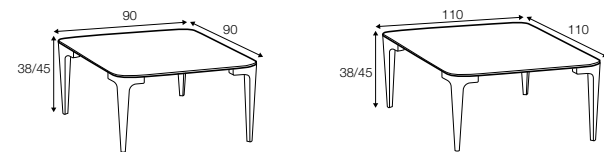

coffee table 50x50

coffee table 90x40

coffee table 120x40

coffee table 120x50

coffee table 150x50

coffee table 180x50

console table 120x40

desk table 120x50

Casual

coffee table 150x50 h-38 with tray
bleached oak
designed by: Dan Ihreborn

coffee table 135x50 coffee table 150x50 coffee table 180x50

coffee table 135x50 with tray coffee table 150x50 with tray coffee table 180x50 with tray

coffee table 90x90 coffee table 110x110

coffee table 90x90 with tray coffee table 110x110 with tray

Love

coffee table ø40

coffee table ø80

coffee table 160x60

side table 50x50

side table 90x35