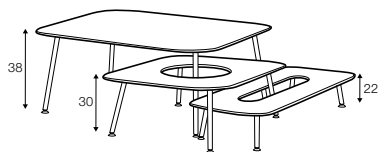

example
coffee table 110x80 + coffee table hollow 80x80
+ coffee table hollow 100x50