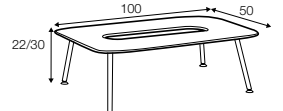

Tetris

coffee table 110x80 h-38, coffee table hollow 80x80 h-30
bleached oak top, black legs
designed by: Dan Ihreborn

coffee table 110x80

coffee table 80x80

coffee table 100x50

coffee table hollow 110x80

coffee table hollow 80x80

coffee table hollow 100x50

coffee table 110x110

example
coffee table 110x80 + coffee table hollow 80x80
+ coffee table hollow 100x50

Space

coffee table 120x50, h-38
black top, black legs
designed by: Dan Ihreborn