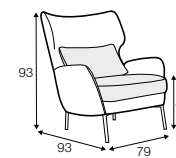

UPHOLSTERY

COMFORTS

COVERS

armchair