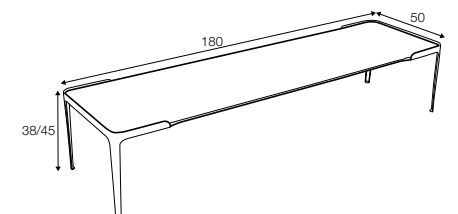

coffee table hollow 100x50

coffee table 110x110

example
coffee table 110x80 + coffee table hollow 80x80
+ coffee table hollow 100x50

Space

coffee table 120x50, h-38
black top, black legs
designed by: Dan Ihreborn

coffee table 50x50

coffee table 90x40

coffee table 120x40

coffee table 120x50

coffee table 150x50

coffee table 180x50

console table 120x40

desk table 120x50

Casual

coffee table 150x50 h-38 with tray
bleached oak
designed by: Dan Ihreborn

coffee table 135x50 coffee table 150x50 coffee table 180x50

coffee table 135x50 with tray coffee table 150x50 with tray coffee table 180x50 with tray