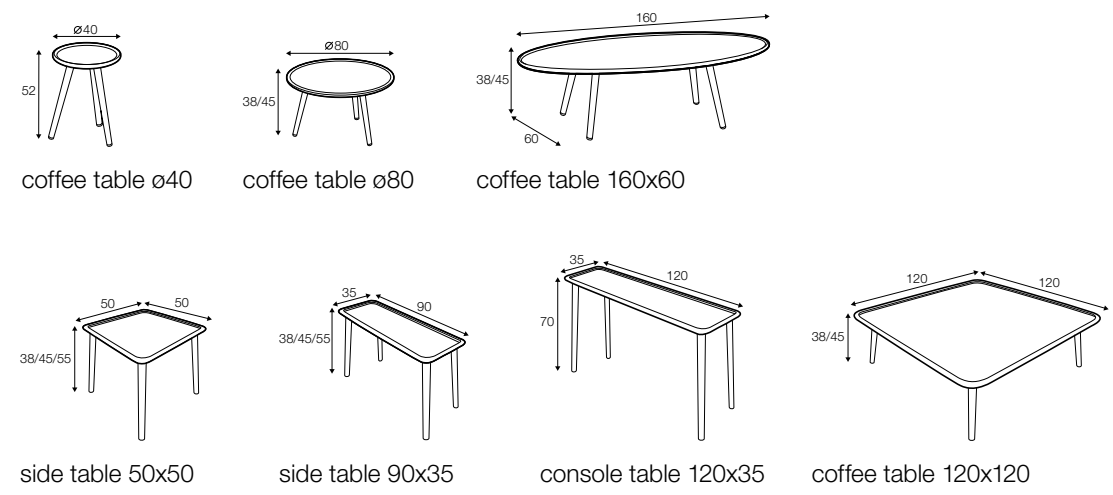

coffee table 50x50

coffee table 90x40

coffee table 120x40

coffee table 120x50

coffee table 150x50

coffee table 180x50

console table 120x40

desk table 120x50

Casual

coffee table 150x50 h-38 with tray
bleached oak
designed by: Dan Ihreborn

coffee table 135x50 coffee table 150x50 coffee table 180x50

coffee table 135x50 with tray coffee table 150x50 with tray coffee table 180x50 with tray

coffee table 90x90 coffee table 110x110

coffee table 90x90 with tray coffee table 110x110 with tray

Love

coffee table ø40

coffee table ø80

coffee table 160x60

side table 50x50

side table 90x35