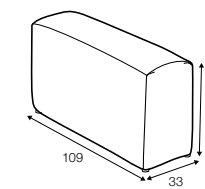

set 3
element 144x109 + element 144x168
+ 2x armrest 109x33 + coffee table 104x31

set 4
element 144x109 + element 144x168 + 2x armrest 109x33

coffee table 104x31

coffee table 104x104

armrest 109x33

coffee table 104x104
walnut top, black frame
designed by: Böttcher&Kayser