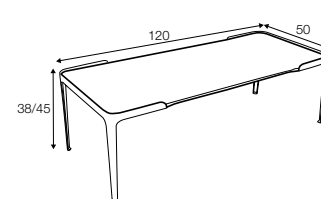

coffee table 120x50