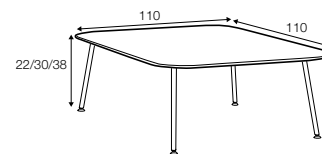

Tetris

coffee table 110x80 h-38, coffee table hollow 80x80 h-30
bleached oak top, black legs
designed by: Dan Ihreborn

coffee table 110x80

coffee table 80x80

coffee table 100x50

coffee table hollow 110x80

coffee table hollow 80x80

coffee table hollow 100x50

coffee table 110x110

example
coffee table 110x80 + coffee table hollow 80x80
+ coffee table hollow 100x50

Space

coffee table 120x50, h-38
black top, black legs
designed by: Dan Ihreborn