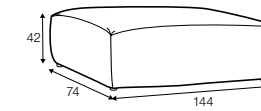

footstool 144x74