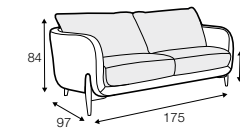

armchair wide version C
 standard comfort, fix cover
 fabric: luna 1 off-white
 feet: no. 159 oak
 designed by: Ian Archer

UPHOLSTERY

COMFORTS

COVERS

armchair

footstool 60x45

footstool 95x55

chaiselongue
freestanding left

chaiselongue
freestanding right

version A

armchair wide

2 seater

3 seater

version C

armchair wide

2 seater