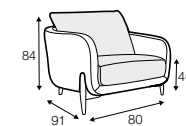

armchair wide version C
 standard comfort, fix cover
 fabric: luna 1 off-white
 feet: no. 159 oak
 designed by: Ian Archer

UPHOLSTERY

COMFORTS

COVERS

armchair

footstool 60x45

footstool 95x55

chaiselongue
freestanding left