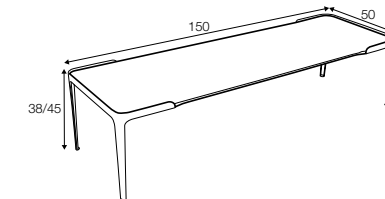

coffee table hollow 100x50

coffee table 110x110

example
coffee table 110x80 + coffee table hollow 80x80
+ coffee table hollow 100x50

Space

coffee table 120x50, h-38
black top, black legs
designed by: Dan Ihreborn

coffee table 50x50

coffee table 90x40

coffee table 120x40

coffee table 120x50

coffee table 150x50

coffee table 180x50

console table 120x40

desk table 120x50