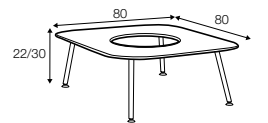

Tetris

coffee table 110x80 h-38, coffee table hollow 80x80 h-30
bleached oak top, black legs
designed by: Dan Ihreborn

coffee table 110x80

coffee table 80x80

coffee table 100x50

coffee table hollow 110x80

coffee table hollow 80x80

coffee table hollow 100x50

coffee table 110x110

example
coffee table 110x80 + coffee table hollow 80x80
+ coffee table hollow 100x50

Space

coffee table 120x50, h-38
black top, black legs
designed by: Dan Ihreborn