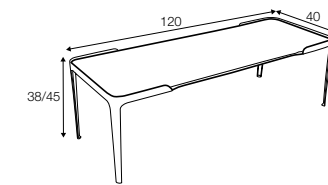

Tetris

coffee table 110x80 h-38, coffee table hollow 80x80 h-30
bleached oak top, black legs
designed by: Dan Ihreborn

coffee table 110x80

coffee table 80x80

coffee table 100x50

coffee table hollow 110x80

coffee table hollow 80x80

coffee table hollow 100x50

coffee table 110x110

example
coffee table 110x80 + coffee table hollow 80x80
+ coffee table hollow 100x50

Space

coffee table 120x50, h-38
black top, black legs
designed by: Dan Ihreborn

coffee table 50x50

coffee table 90x40

coffee table 120x40

coffee table 120x50

coffee table 150x50

coffee table 180x50

console table 120x40

desk table 120x50