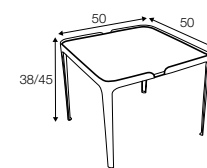

Tetris

coffee table 110x80 h-38, coffee table hollow 80x80 h-30
bleached oak top, black legs
designed by: Dan Ihreborn

coffee table 110x80

coffee table 80x80

coffee table 100x50

coffee table hollow 110x80

coffee table hollow 80x80

coffee table hollow 100x50

coffee table 110x110

example
coffee table 110x80 + coffee table hollow 80x80
+ coffee table hollow 100x50

Space

coffee table 120x50, h-38
black top, black legs
designed by: Dan Ihreborn

coffee table 50x50

coffee table 90x40

coffee table 120x40

coffee table 120x50

coffee table 150x50

coffee table 180x50

console table 120x40

desk table 120x50