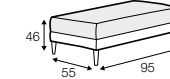

armchair wide version C
 standard comfort, fix cover
 fabric: luna 1 off-white
 feet: no. 159 oak
 designed by: Ian Archer

UPHOLSTERY

COMFORTS

COVERS

armchair

footstool 60x45

footstool 95x55

chaiselongue
freestanding left