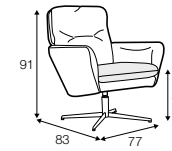

UPHOLSTERY

COMFORTS

COVERS

armchair