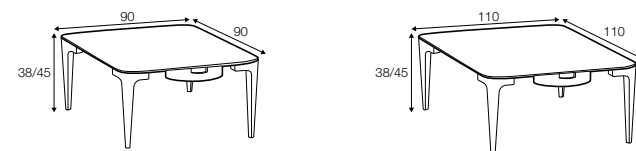

coffee table 50x50

coffee table 90x40

coffee table 120x40

coffee table 120x50

coffee table 150x50

coffee table 180x50

console table 120x40

desk table 120x50

Casual

coffee table 150x50 h-38 with tray
bleached oak
designed by: Dan Ihreborn

coffee table 135x50 coffee table 150x50 coffee table 180x50

coffee table 135x50 with tray coffee table 150x50 with tray coffee table 180x50 with tray

coffee table 90x90 coffee table 110x110

coffee table 90x90 with tray coffee table 110x110 with tray

Love

coffee table ø40

coffee table ø80

coffee table 160x60

side table 50x50

side table 90x35