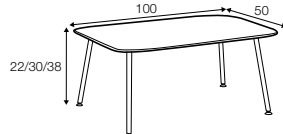

Tetris

coffee table 110x80 h-38, coffee table hollow 80x80 h-30
bleached oak top, black legs
designed by: Dan Ihreborn

coffee table 110x80

coffee table 80x80

coffee table 100x50

coffee table hollow 110x80

coffee table hollow 80x80

coffee table hollow 100x50

coffee table 110x110

example
coffee table 110x80 + coffee table hollow 80x80
+ coffee table hollow 100x50

Space

coffee table 120x50, h-38
black top, black legs
designed by: Dan Ihreborn