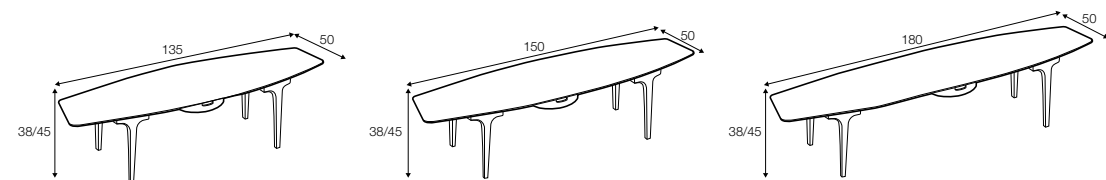

coffee table hollow 100x50

coffee table 110x110

example
coffee table 110x80 + coffee table hollow 80x80
+ coffee table hollow 100x50

Space

coffee table 120x50, h-38
black top, black legs
designed by: Dan Ihreborn

coffee table 50x50

coffee table 90x40

coffee table 120x40

coffee table 120x50

coffee table 150x50

coffee table 180x50

console table 120x40

desk table 120x50

Casual

coffee table 150x50 h-38 with tray
bleached oak
designed by: Dan Ihreborn

coffee table 135x50 coffee table 150x50 coffee table 180x50

coffee table 135x50 with tray coffee table 150x50 with tray coffee table 180x50 with tray