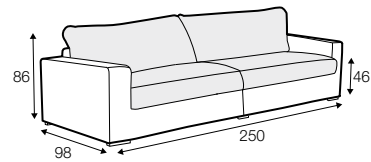

CLS classic

FC fixed

modular system

footstool 90x70

2 seater

3 seater

4 seater divided

set 1 right / or left  
2 seater left / or right  
+ chaiselongue right / or left

set 2 right / or left  
3 seater left / or right  
+ chaiselongue wide right / or left

set 3 right / or left  
2 seater left / or right + divan right / or left

set 4 right / or left  
3 seater left / or right + divan right / or left