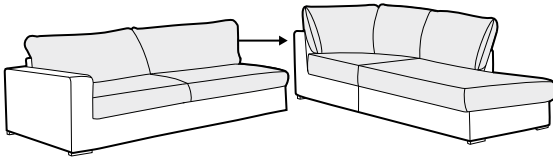

modular system

---

elements of the modular system