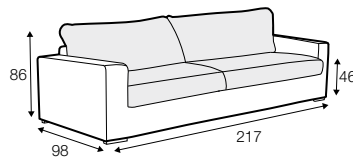

CLS classic

FC fixed

modular system

footstool 90x70

2 seater

3 seater

4 seater divided

set 1 right / or left  
2 seater left / or right  
+ chaiselongue right / or left

set 2 right / or left  
3 seater left / or right  
+ chaiselongue wide right / or left

set 3 right / or left  
2 seater left / or right + divan right / or left

set 4 right / or left  
3 seater left / or right + divan right / or left