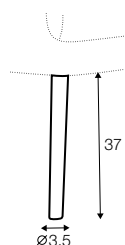

STD standard

COVERS

FC fixed

LCV loose with velcro

Chair in fabric available only in loose cover. Chair in leather available only in fix cover.

chair with wood legs

chair with metal frame

extra dimensions

depth of seat

legs

no. 208
wood

no. 209
painted black

Sits reserves the right to change construction of products and components used due to improving durability of product and customer satisfaction without any further notice. Explicit ± 2 cm tolerance of all elements sizes.