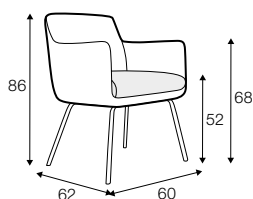

STD standard

COVERS

FC fixed

LCV loose with velcro

Chair in fabric available only in loose cover. Chair in leather available only in fix cover.

chair with wood legs

chair with metal frame

extra dimensions

depth of seat

legs

no. 208
wood

no. 209
painted black

Sits reserves the right to change construction of products and components used due to improving durability of product and customer satisfaction without any further notice. Explicit ± 2 cm tolerance of all elements sizes.