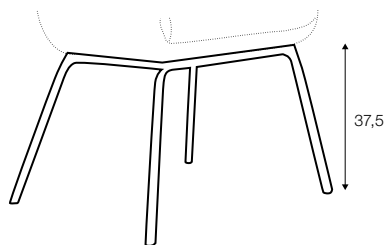

STD standard

COVERS

FC fixed

LCV loose with velcro

Chair in fabric available only in loose cover. Chair in leather available only in fix cover.

chair with wood legs

chair with metal frame

extra dimensions

depth of seat

legs

no. 208
wood

no. 209
painted black

Sits reserves the right to change construction of products and components used due to improving durability of product and customer satisfaction without any further notice. Explicit ± 2 cm tolerance of all elements sizes.