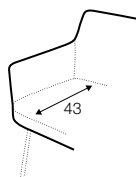

depth of seat

legs

no. 208
wood

no. 209
painted black

Sits reserves the right to change construction of products and components used due to improving durability of product and customer satisfaction without any further notice. Explicit ± 2 cm tolerance of all elements sizes.