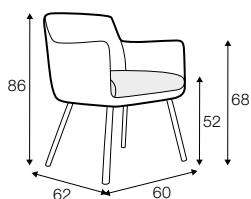

STD standard

COVERS

FC fixed

LCV loose with velcro

Chair in fabric available only in loose cover. Chair in leather available only in fix cover.

chair with wood legs

chair with metal frame

extra dimensions

depth of seat

legs

no. 208
wood

no. 209
painted black

Sits reserves the right to change construction of products and components used due to improving durability of product and customer satisfaction without any further notice. Explicit ± 2 cm tolerance of all elements sizes.