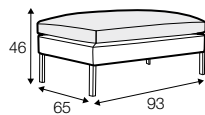

COMFORTS

STD standard

LUX lux

COVERS

FC fixed

armchair

footstool 93x65

footstool 123x65

footstool 150x60

2 seater

3 seater

4 seater divided

set 1 right / or left

2 seater left / or right + chaiselounge right / or left

set 2 right / or left

3 seater left / or right + chaiselounge right / or left