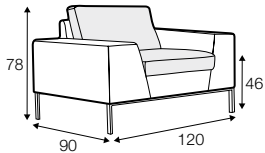

COMFORTS

STD standard

LUX lux

COVERS

FC fixed

armchair

footstool 93x65

footstool 123x65

footstool 150x60

2 seater

3 seater

4 seater divided

set 1 right / or left

2 seater left / or right + chaiselounge right / or left

set 2 right / or left

3 seater left / or right + chaiselounge right / or left