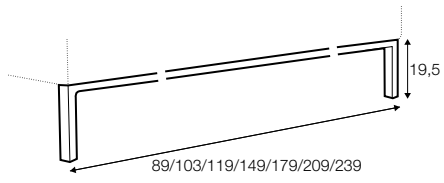

footstool 150x60

2 seater

3 seater

4 seater divided

set 1 right / or left

2 seater left / or right + chaiselounge right / or left

set 2 right / or left

3 seater left / or right + chaiselounge right / or left

set 3 right / or left

3 seater left / or right + divan right / or left

example of leather cover
4 seater

extra dimensions

depth of seat

legs

no. 83

metal chrome, painted black