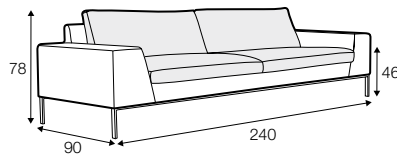

COMFORTS

STD standard

LUX lux

COVERS

FC fixed

armchair

footstool 93x65

footstool 123x65

footstool 150x60

2 seater

3 seater

4 seater divided

set 1 right / or left

2 seater left / or right + chaiselounge right / or left

set 2 right / or left

3 seater left / or right + chaiselounge right / or left