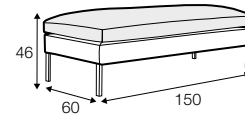

COMFORTS

STD standard

LUX lux

COVERS

FC fixed

armchair

footstool 93x65

footstool 123x65

footstool 150x60

2 seater

3 seater

4 seater divided

set 1 right / or left

2 seater left / or right + chaiselounge right / or left

set 2 right / or left

3 seater left / or right + chaiselounge right / or left