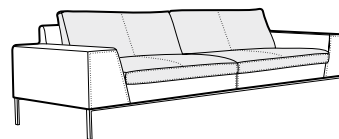

footstool 150x60

2 seater

3 seater

4 seater divided

set 1 right / or left

2 seater left / or right + chaiselounge right / or left

set 2 right / or left

3 seater left / or right + chaiselounge right / or left

set 3 right / or left

3 seater left / or right + divan right / or left

example of leather cover
4 seater

extra dimensions

depth of seat

legs

no. 83

metal chrome, painted black