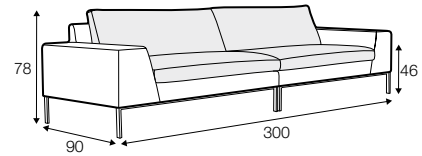

COMFORTS

STD standard

LUX lux

COVERS

FC fixed

armchair

footstool 93x65

footstool 123x65

footstool 150x60

2 seater

3 seater

4 seater divided

set 1 right / or left

2 seater left / or right + chaiselounge right / or left

set 2 right / or left

3 seater left / or right + chaiselounge right / or left