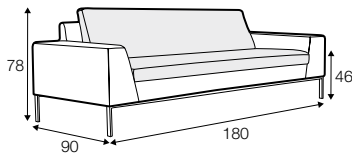

COMFORTS

STD standard

LUX lux

COVERS

FC fixed

armchair

footstool 93x65

footstool 123x65

footstool 150x60

2 seater

3 seater

4 seater divided

set 1 right / or left

2 seater left / or right + chaiselounge right / or left

set 2 right / or left

3 seater left / or right + chaiselounge right / or left