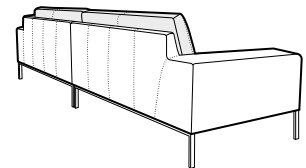

footstool 150x60

2 seater

3 seater

4 seater divided

set 1 right / or left

2 seater left / or right + chaiselounge right / or left

set 2 right / or left

3 seater left / or right + chaiselounge right / or left

set 3 right / or left

3 seater left / or right + divan right / or left

example of leather cover
4 seater

extra dimensions

depth of seat

legs

no. 83

metal chrome, painted black