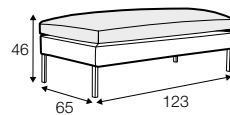

COMFORTS

STD standard

LUX lux

COVERS

FC fixed

armchair

footstool 93x65

footstool 123x65

footstool 150x60

2 seater

3 seater

4 seater divided

set 1 right / or left

2 seater left / or right + chaiselounge right / or left

set 2 right / or left

3 seater left / or right + chaiselounge right / or left