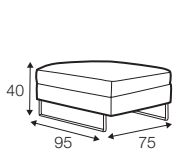

STD standard

FC fixed

LCV loose with velcro

modular system

All elements available also as freestanding elements.

footstool
95x75

2 seater
back cushion 54x54 and 72x54

2,5 seater
back cushion 54x54 and 2x 72x54

3 seater
back cushion 54x54 and 2x 72x54

set 1 right / or left
2 seater left / or right + chaiselongue right / or left
back cushion 54x54 and 2x back cushion 72x54
and back cushion with roll 58x68

set 2 right / or left
2,5 seater left / or right + chaiselongue right / or left
back cushion 54x54 and 2x back cushion 72x54
and back cushion with roll 58x68