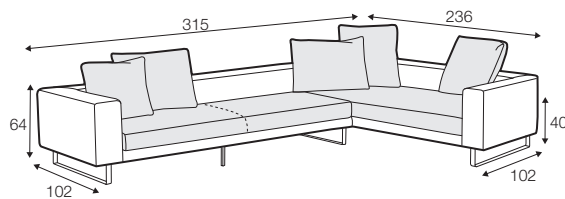

STD standard

FC fixed

LCV loose with velcro

modular system

All elements available also as freestanding elements.

footstool
95x75

2 seater
back cushion 54x54 and 72x54

2,5 seater
back cushion 54x54 and 2x 72x54

3 seater
back cushion 54x54 and 2x 72x54

set 1 right / or left
2 seater left / or right + chaiselongue right / or left
back cushion 54x54 and 2x back cushion 72x54
and back cushion with roll 58x68

set 2 right / or left
2,5 seater left / or right + chaiselongue right / or left
back cushion 54x54 and 2x back cushion 72x54
and back cushion with roll 58x68

set 3 right / or left
3 seater left / or right + chaiselongue right / or left
back cushion 54x54 and 2x back cushion 72x54
and back cushion with roll 58x68

set 4 left / or right
3 seater left / or right + 3 seater
2x back cushion 54x54 and 3x back cushion 72x54