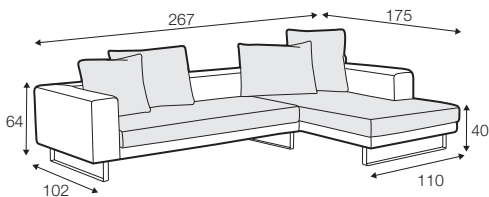

STD standard

FC fixed

LCV loose with velcro

modular system

All elements available also as freestanding elements.

footstool
95x75

2 seater
back cushion 54x54 and 72x54

2,5 seater
back cushion 54x54 and 2x 72x54

3 seater
back cushion 54x54 and 2x 72x54

set 1 right / or left
2 seater left / or right + chaiselongue right / or left
back cushion 54x54 and 2x back cushion 72x54
and back cushion with roll 58x68

set 2 right / or left
2,5 seater left / or right + chaiselongue right / or left
back cushion 54x54 and 2x back cushion 72x54
and back cushion with roll 58x68

set 3 right / or left
3 seater left / or right + chaiselongue right / or left
back cushion 54x54 and 2x back cushion 72x54
and back cushion with roll 58x68

set 4 left / or right
3 seater left / or right + 3 seater
2x back cushion 54x54 and 3x back cushion 72x54