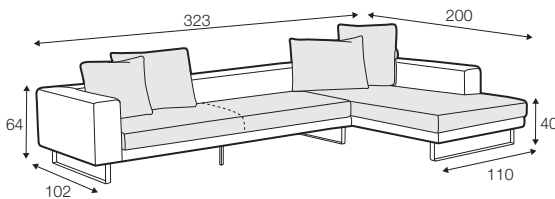

set 3 right / or left
3 seater left / or right + chaiselongue right / or left
back cushion 54x54 and 2x back cushion 72x54
and back cushion with roll 58x68