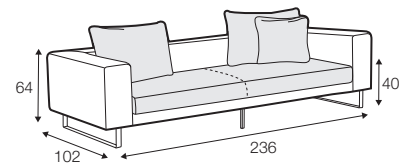

STD standard

FC fixed

LCV loose with velcro

modular system

All elements available also as freestanding elements.

footstool
95x75

2 seater
back cushion 54x54 and 72x54

2,5 seater
back cushion 54x54 and 2x 72x54