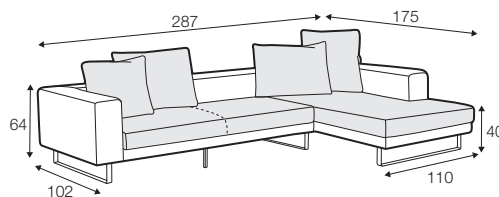

set 6 right / or left
2,5 seater left / or right + chaiselongue short right / or left
back cushion 54x54 and 2x back cushion 72x54
and back cushion with roll 58x68