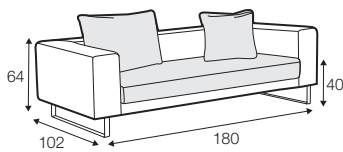

STD standard

FC fixed

LCV loose with velcro

modular system

All elements available also as freestanding elements.

footstool
95x75

2 seater
back cushion 54x54 and 72x54

2,5 seater
back cushion 54x54 and 2x 72x54

3 seater
back cushion 54x54 and 2x 72x54

set 1 right / or left
2 seater left / or right + chaiselongue right / or left
back cushion 54x54 and 2x back cushion 72x54
and back cushion with roll 58x68

set 2 right / or left
2,5 seater left / or right + chaiselongue right / or left
back cushion 54x54 and 2x back cushion 72x54
and back cushion with roll 58x68