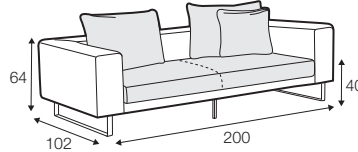

STD standard

FC fixed

LCV loose with velcro

modular system

All elements available also as freestanding elements.

footstool
95x75

2 seater
back cushion 54x54 and 72x54

2,5 seater
back cushion 54x54 and 2x 72x54

3 seater
back cushion 54x54 and 2x 72x54

set 1 right / or left
2 seater left / or right + chaiselongue right / or left
back cushion 54x54 and 2x back cushion 72x54
and back cushion with roll 58x68

set 2 right / or left
2,5 seater left / or right + chaiselongue right / or left
back cushion 54x54 and 2x back cushion 72x54
and back cushion with roll 58x68