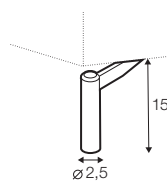

set 3 right / or left

2 seater left / or right + divan right / or left

set 4 right / or left

3 seater left / or right + divan right / or left

extra dimensions

depth of seat

accessories

armrest protection

legs

no. 195
metal chrome,
painted black

no. 141A
wood

no. 196
wood

no. 145A
metal chrome,
painted black