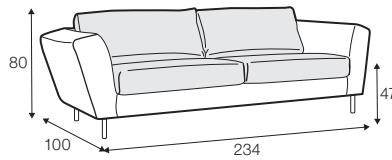

STD standard

CLS classic

LUX lux

FC fixed

LCV loose with velcro

Comfort classic isn't available for UK market.

armchair

armchair wide

footstool 90x70

2 seater

3 seater

3XL seater divided

set 1 right / or left

2 seater left / or right + chaiselongue right / or left

set 2 right / or left

3 seater left / or right + chaiselongue wide right / or left

set 3 right / or left

2 seater left / or right + divan right / or left

set 4 right / or left

3 seater left / or right + divan right / or left

extra dimensions

depth of seat

accessories

armrest protection