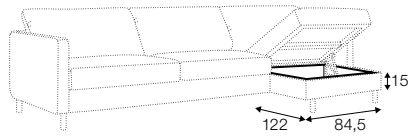

FC fixed

Two mattresses available: bonell and foam.

armchair sofa bed

3 seater sofa bed

4 seater sofa bed

set 1 right / or left

3 seater sofa bed left / or right + chaiselongue box right / or left

set 2 right / or left

4 seater sofa bed left / or right + chaiselongue box right / or left

box dimensions
set 1

box dimensions
set 2

extra dimensions

depth of seat

accessories

armrest protection

legs