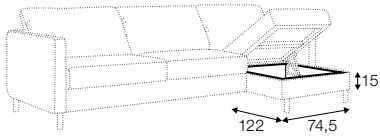

FC fixed

Two mattresses available: bonell and foam.

armchair sofa bed

3 seater sofa bed

4 seater sofa bed

set 1 right / or left

3 seater sofa bed left / or right + chaiselongue box right / or left

set 2 right / or left

4 seater sofa bed left / or right + chaiselongue box right / or left

box dimensions
set 1

box dimensions
set 2

extra dimensions

depth of seat

accessories

armrest protection

legs