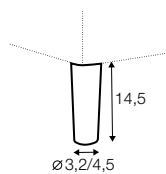

no. 153
wood