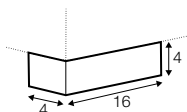

chaiselongue right / or left

chaiselongue without armrest

extra dimensions

depth of seat

depth of seat
with cushions

accessories

back cushion
65x42
silicon

back cushion
54x54
foam / or silicon

back cushion
62x54
silicon

back cushion
72x54
foam / or silicon

back cushion
with roll 54x62
foam / or silicon

cushion
50x32
mix (foam and silicon)

Cushions must be ordered separately.

legs

no. 132
wood
only for elements
with armrests