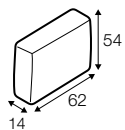

element 126
without armrest

2 seater left / or right

2 seater
without armrest

2,5 seater left / or right

2,5 seater
without armrest

3 seater left / or right

3 seater
without armrest

divan right / or left

chaiselongue right / or left

chaiselongue without armrest

extra dimensions

depth of seat

depth of seat
with cushions

accessories

back cushion
65x42
silicon

back cushion
54x54
foam / or silicon

back cushion
62x54
silicon

back cushion
72x54
foam / or silicon

back cushion
with roll 54x62
foam / or silicon

cushion
50x32
mix (foam and silicon)

Cushions must be ordered separately.

legs

no. 132
wood
only for elements
with armrests