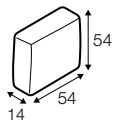

element 126
without armrest

2 seater left / or right

2 seater
without armrest

2,5 seater left / or right

2,5 seater
without armrest

3 seater left / or right

3 seater
without armrest

divan right / or left

chaiselongue right / or left

chaiselongue without armrest

extra dimensions

depth of seat

depth of seat
with cushions

accessories

back cushion
65x42
silicon

back cushion
54x54
foam / or silicon

back cushion
62x54
silicon

back cushion
72x54
foam / or silicon

back cushion
with roll 54x62
foam / or silicon

cushion
50x32
mix (foam and silicon)

Cushions must be ordered separately.

legs

no. 132
wood
only for elements
with armrests