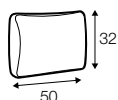

cushion
50x32
mix (foam and silicon)