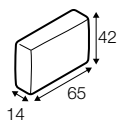

element 126
without armrest

2 seater left / or right

2 seater
without armrest

2,5 seater left / or right

2,5 seater
without armrest

3 seater left / or right

3 seater
without armrest

divan right / or left

chaiselongue right / or left

chaiselongue without armrest

extra dimensions

depth of seat

depth of seat
with cushions

accessories

back cushion
65x42
silicon

back cushion
54x54
foam / or silicon

back cushion
62x54
silicon

back cushion
72x54
foam / or silicon

back cushion
with roll 54x62
foam / or silicon

cushion
50x32
mix (foam and silicon)

Cushions must be ordered separately.

legs

no. 132
wood
only for elements
with armrests