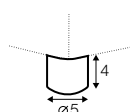

chaiselongue right / or left

chaiselongue without armrest

extra dimensions

depth of seat

depth of seat
with cushions

accessories

back cushion
65x42
silicon

back cushion
54x54
foam / or silicon

back cushion
62x54
silicon

back cushion
72x54
foam / or silicon

back cushion
with roll 54x62
foam / or silicon

cushion
50x32
mix (foam and silicon)

Cushions must be ordered separately.

legs

no. 132
wood
only for elements
with armrests