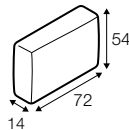

element 126
without armrest

2 seater left / or right

2 seater
without armrest

2,5 seater left / or right

2,5 seater
without armrest

3 seater left / or right

3 seater
without armrest

divan right / or left

chaiselongue right / or left

chaiselongue without armrest

extra dimensions

depth of seat

depth of seat
with cushions

accessories

back cushion
65x42
silicon

back cushion
54x54
foam / or silicon

back cushion
62x54
silicon

back cushion
72x54
foam / or silicon

back cushion
with roll 54x62
foam / or silicon

cushion
50x32
mix (foam and silicon)

Cushions must be ordered separately.

legs

no. 132
wood
only for elements
with armrests