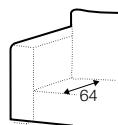

element 126
without armrest

2 seater left / or right

2 seater
without armrest

2,5 seater left / or right

2,5 seater
without armrest

3 seater left / or right

3 seater
without armrest

divan right / or left

chaiselongue right / or left

chaiselongue without armrest

extra dimensions

depth of seat

depth of seat
with cushions

accessories

back cushion
65x42
silicon

back cushion
54x54
foam / or silicon

back cushion
62x54
silicon

back cushion
72x54
foam / or silicon

back cushion
with roll 54x62
foam / or silicon

cushion
50x32
mix (foam and silicon)

Cushions must be ordered separately.

legs

no. 132
wood
only for elements
with armrests