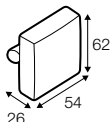

element 126
without armrest

2 seater left / or right

2 seater
without armrest

2,5 seater left / or right

2,5 seater
without armrest

3 seater left / or right

3 seater
without armrest

divan right / or left

chaiselongue right / or left

chaiselongue without armrest

extra dimensions

depth of seat

depth of seat
with cushions

accessories

back cushion
65x42
silicon

back cushion
54x54
foam / or silicon

back cushion
62x54
silicon

back cushion
72x54
foam / or silicon

back cushion
with roll 54x62
foam / or silicon

cushion
50x32
mix (foam and silicon)

Cushions must be ordered separately.

legs

no. 132
wood
only for elements
with armrests