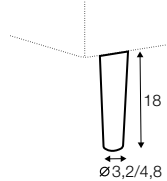

divan right / or left

corner 90° no. 1

corner 90° no. 2

cozy corner right / or left

corner 30°

extra dimensions

depth of seat

accessories

headrest L-62

headrest L-77

legs

no. 141A
wood
recommended

no. 91
wood

no. 141B
wood

no. 152
wood

no. 153
wood