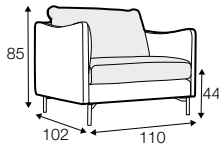

COVERS

FC fixed

LCV loose with velcro

COVERS

modular system

All drawings shown height with leg no. 141A H-14.

armchair

armchair wide

footstool 90x70

2 seater

3 seater

3XL seater (divided, two cushions)

3XL seater (divided, three cushions)

set 1 right / or left
2 seater left / or right + chaiselongue right / or left

set 2 right / or left
3 seater left / or right + chaiselongue wide right / or left

set 3 right / or left
2 seater left / or right + divan right / or left

set 4 right / or left
3 seater left / or right + divan right / or left

set 5 right / or left
3 seater left / or right + cozy corner right / or left

set 6
divan left + 2 seater without armrests + divan right

set 7 right / or left
chaiselongue left / or right + 2 seater without armrests + divan right / or left

set 8 right / or left
3 seater left / or right + corner 90° no. 1 + 2 seater right / or left