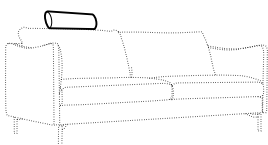

set 13
armchair left + corner 30° + armchair right

set 14
armchair wide left + corner 30° + armchair wide right

modular system

elements of the modular system

armchair
left / or right

armchair
without armrests

armchair wide
left / or right

armchair wide
without armrests

2 seater left / or right

2 seater
without armrests

3 seater left / or right

3 seater
without armrests

chaiselongue right / or left

chaiselongue wide
right / or left

divan right / or left

corner 90° no. 1

corner 90° no. 2

cozy corner right / or left

corner 30°

extra dimensions

depth of seat

accessories