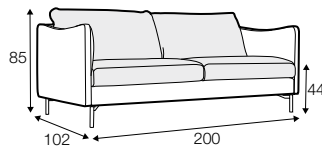

COVERS

FC fixed

LCV loose with velcro

COVERS

modular system

All drawings shown height with leg no. 141A H-14.

armchair

armchair wide

footstool 90x70

2 seater

3 seater

3XL seater (divided, two cushions)

3XL seater (divided, three cushions)

set 1 right / or left
2 seater left / or right + chaiselongue right / or left

set 2 right / or left
3 seater left / or right + chaiselongue wide right / or left

set 3 right / or left
2 seater left / or right + divan right / or left

set 4 right / or left
3 seater left / or right + divan right / or left

set 5 right / or left
3 seater left / or right + cozy corner right / or left