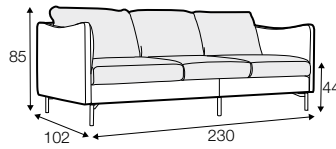

COVERS

FC fixed

LCV loose with velcro

COVERS

modular system

All drawings shown height with leg no. 141A H-14.

armchair

armchair wide

footstool 90x70

2 seater

3 seater

3XL seater (divided, two cushions)

3XL seater (divided, three cushions)

set 1 right / or left
2 seater left / or right + chaiselongue right / or left

set 2 right / or left
3 seater left / or right + chaiselongue wide right / or left

set 3 right / or left
2 seater left / or right + divan right / or left

set 4 right / or left
3 seater left / or right + divan right / or left

set 5 right / or left
3 seater left / or right + cozy corner right / or left

set 6
divan left + 2 seater without armrests + divan right

set 7 right / or left
chaiselongue left / or right + 2 seater without armrests + divan right / or left

set 8 right / or left
3 seater left / or right + corner 90° no. 1 + 2 seater right / or left