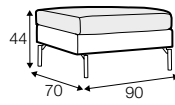

COVERS

FC fixed

LCV loose with velcro

COVERS

modular system

All drawings shown height with leg no. 141A H-14.

armchair

armchair wide