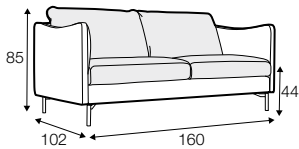

COVERS

FC fixed

LCV loose with velcro

COVERS

modular system

All drawings shown height with leg no. 141A H-14.

armchair

armchair wide

footstool 90x70

2 seater

3 seater

3XL seater (divided, two cushions)

3XL seater (divided, three cushions)

set 1 right / or left
2 seater left / or right + chaiselongue right / or left

set 2 right / or left
3 seater left / or right + chaiselongue wide right / or left

set 3 right / or left
2 seater left / or right + divan right / or left

set 4 right / or left
3 seater left / or right + divan right / or left

set 5 right / or left
3 seater left / or right + cozy corner right / or left

set 6
divan left + 2 seater without armrests + divan right

set 7 right / or left
chaiselongue left / or right + 2 seater without armrests + divan right / or left

set 8 right / or left
3 seater left / or right + corner 90° no. 1 + 2 seater right / or left