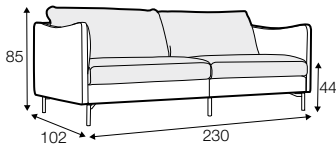

COVERS

FC fixed

LCV loose with velcro

COVERS

modular system

All drawings shown height with leg no. 141A H-14.

armchair

armchair wide

footstool 90x70

2 seater

3 seater

3XL seater (divided, two cushions)

3XL seater (divided, three cushions)

set 1 right / or left
2 seater left / or right + chaiselongue right / or left

set 2 right / or left
3 seater left / or right + chaiselongue wide right / or left

set 3 right / or left
2 seater left / or right + divan right / or left

set 4 right / or left
3 seater left / or right + divan right / or left

set 5 right / or left
3 seater left / or right + cozy corner right / or left

set 6
divan left + 2 seater without armrests + divan right

set 7 right / or left
chaiselongue left / or right + 2 seater without armrests + divan right / or left

set 8 right / or left
3 seater left / or right + corner 90° no. 1 + 2 seater right / or left