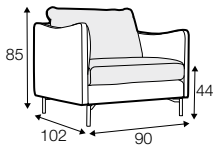

COVERS

FC fixed

LCV loose with velcro

COVERS

modular system

All drawings shown height with leg no. 141A H-14.

armchair

armchair wide

footstool 90x70

2 seater

3 seater

3XL seater (divided, two cushions)

3XL seater (divided, three cushions)

set 1 right / or left
2 seater left / or right + chaiselongue right / or left

set 2 right / or left
3 seater left / or right + chaiselongue wide right / or left

set 3 right / or left
2 seater left / or right + divan right / or left

set 4 right / or left
3 seater left / or right + divan right / or left

set 5 right / or left
3 seater left / or right + cozy corner right / or left

set 6
divan left + 2 seater without armrests + divan right

set 7 right / or left
chaiselongue left / or right + 2 seater without armrests + divan right / or left

set 8 right / or left
3 seater left / or right + corner 90° no. 1 + 2 seater right / or left