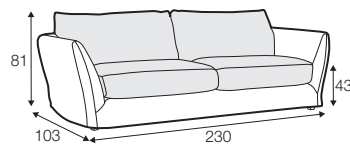

LC loose

LCV loose with velcro

SPECIAL

modular system

All drawings shown height with leg no. 12 H-8.

armchair

armchair wide

footstool 105x80

2 seater

2,5 seater

3 seater / or 3 seater divided

3 seater round divided

set 1 right / or left

2 seater left / or right + divan right / or left

set 2 right / or left

3 seater left / or right + divan right / or left

set 5 right / or left

3 seater left / or right + corner 90° + bench right / or left

modular system

elements of the modular system

armchair left / or right

armchair without armrests

armchair wide left / or right

divan right / or left
divan right / or left divided

corner 90°

extra dimensions

depth of seat

extra dimensions

headrest L-62

headrest L-77

armrest protection