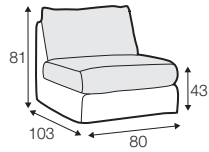

LC loose

LCV loose with velcro

SPECIAL

modular system

All drawings shown height with leg no. 12 H-8.

armchair

armchair wide

footstool 105x80

2 seater

2,5 seater

3 seater / or 3 seater divided

3 seater round divided

set 1 right / or left

2 seater left / or right + divan right / or left

set 2 right / or left

3 seater left / or right + divan right / or left

set 5 right / or left

3 seater left / or right + corner 90° + bench right / or left

modular system

elements of the modular system

armchair left / or right

armchair without armrests

armchair wide left / or right

armchair wide without armrests

2 seater left / or right

2 seater without armrests

2,5 seater left / or right

2,5 seater without armrests

3 seater left / or right

3 seater without armrests

bench right / or left