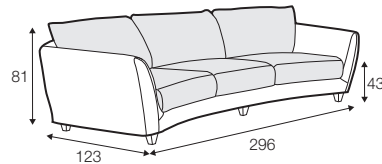

LC loose

LCV loose with velcro

SPECIAL

modular system

All drawings shown height with leg no. 12 H-8.

armchair

armchair wide

footstool 105x80

2 seater

2,5 seater

3 seater / or 3 seater divided

3 seater round divided

set 1 right / or left

2 seater left / or right + divan right / or left

set 2 right / or left

3 seater left / or right + divan right / or left

set 5 right / or left

3 seater left / or right + corner 90° + bench right / or left

modular system

elements of the modular system

armchair left / or right

armchair without armrests

armchair wide left / or right

divan right / or left
divan right / or left divided

corner 90°

extra dimensions

depth of seat

extra dimensions

headrest L-62

headrest L-77

armrest protection