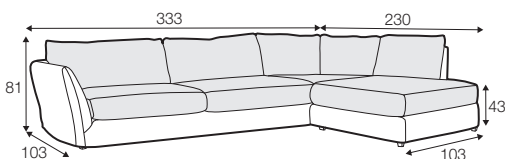

LC loose

LCV loose with velcro

SPECIAL

modular system

All drawings shown height with leg no. 12 H-8.

armchair

armchair wide

footstool 105x80

2 seater

2,5 seater

3 seater / or 3 seater divided

3 seater round divided

set 1 right / or left

2 seater left / or right + divan right / or left

set 2 right / or left

3 seater left / or right + divan right / or left

set 5 right / or left

3 seater left / or right + corner 90° + bench right / or left

modular system

elements of the modular system

armchair left / or right

armchair without armrests

armchair wide left / or right

armchair wide without armrests

2 seater left / or right

2 seater without armrests

2,5 seater left / or right

2,5 seater without armrests

3 seater left / or right

3 seater without armrests

bench right / or left