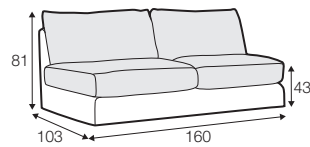

LC loose

LCV loose with velcro

SPECIAL

modular system

All drawings shown height with leg no. 12 H-8.

armchair

armchair wide

footstool 105x80

2 seater

2,5 seater

3 seater / or 3 seater divided

3 seater round divided

set 1 right / or left

2 seater left / or right + divan right / or left

set 2 right / or left

3 seater left / or right + divan right / or left

set 5 right / or left

3 seater left / or right + corner 90° + bench right / or left

modular system

elements of the modular system

armchair left / or right

armchair without armrests

armchair wide left / or right

armchair wide without armrests

2 seater left / or right

2 seater without armrests

2,5 seater left / or right

2,5 seater without armrests

3 seater left / or right

3 seater without armrests

bench right / or left