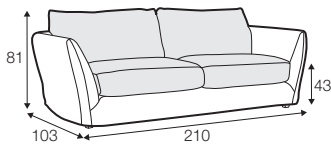

LC loose

LCV loose with velcro

SPECIAL

modular system

All drawings shown height with leg no. 12 H-8.

armchair

armchair wide

footstool 105x80

2 seater

2,5 seater

3 seater / or 3 seater divided

3 seater round divided

set 1 right / or left

2 seater left / or right + divan right / or left

set 2 right / or left

3 seater left / or right + divan right / or left

set 5 right / or left

3 seater left / or right + corner 90° + bench right / or left

modular system

elements of the modular system

armchair left / or right

armchair without armrests

armchair wide left / or right

divan right / or left
divan right / or left divided

corner 90°

extra dimensions

depth of seat

extra dimensions

headrest L-62

headrest L-77

armrest protection