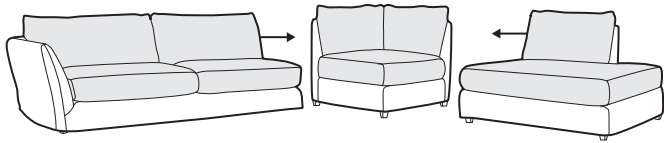

LC loose

LCV loose with velcro

SPECIAL

modular system

All drawings shown height with leg no. 12 H-8.

armchair

armchair wide

footstool 105x80

2 seater

2,5 seater

3 seater / or 3 seater divided

3 seater round divided

set 1 right / or left

2 seater left / or right + divan right / or left

set 2 right / or left

3 seater left / or right + divan right / or left

set 5 right / or left

3 seater left / or right + corner 90° + bench right / or left

modular system

elements of the modular system

armchair left / or right

armchair without armrests

armchair wide left / or right

armchair wide without armrests

2 seater left / or right

2 seater without armrests

2,5 seater left / or right

2,5 seater without armrests

3 seater left / or right

3 seater without armrests

bench right / or left