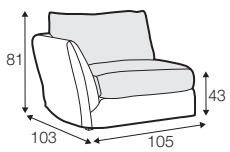

LC loose

LCV loose with velcro

SPECIAL

modular system

All drawings shown height with leg no. 12 H-8.

armchair

armchair wide

footstool 105x80

2 seater

2,5 seater

3 seater / or 3 seater divided

3 seater round divided

set 1 right / or left

2 seater left / or right + divan right / or left

set 2 right / or left

3 seater left / or right + divan right / or left

set 5 right / or left

3 seater left / or right + corner 90° + bench right / or left

modular system

elements of the modular system

armchair left / or right

armchair without armrests

armchair wide left / or right

armchair wide without armrests

2 seater left / or right

2 seater without armrests

2,5 seater left / or right

2,5 seater without armrests

3 seater left / or right

3 seater without armrests

bench right / or left