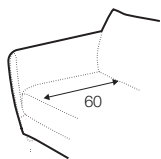

LC loose

LCV loose with velcro

SPECIAL

modular system

All drawings shown height with leg no. 12 H-8.

armchair

armchair wide

footstool 105x80

set 5 right / or left

3 seater left / or right + corner 90° + bench right / or left

modular system

elements of the modular system

armchair left / or right

armchair without armrests

armchair wide left / or right

armchair wide without armrests

2 seater left / or right

2 seater without armrests

2,5 seater left / or right

2,5 seater without armrests

3 seater left / or right

3 seater without armrests

bench right / or left

divan right / or left
divan right / or left divided

corner 90°

extra dimensions

depth of seat

extra dimensions

headrest L-62

headrest L-77

armrest protection