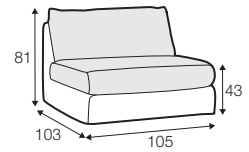

LC loose

LCV loose with velcro

SPECIAL

modular system

All drawings shown height with leg no. 12 H-8.

armchair

armchair wide

footstool 105x80

2 seater

2,5 seater

3 seater / or 3 seater divided

3 seater round divided

set 1 right / or left

2 seater left / or right + divan right / or left

set 2 right / or left

3 seater left / or right + divan right / or left

set 5 right / or left

3 seater left / or right + corner 90° + bench right / or left

modular system

elements of the modular system

armchair left / or right

armchair without armrests

armchair wide left / or right

armchair wide without armrests

2 seater left / or right

2 seater without armrests

2,5 seater left / or right

2,5 seater without armrests

3 seater left / or right

3 seater without armrests

bench right / or left