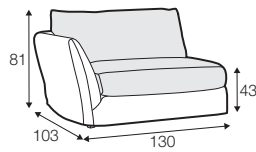

LC loose

LCV loose with velcro

SPECIAL

modular system

All drawings shown height with leg no. 12 H-8.

armchair

armchair wide

footstool 105x80

2 seater

2,5 seater

3 seater / or 3 seater divided

3 seater round divided

set 1 right / or left

2 seater left / or right + divan right / or left

set 2 right / or left

3 seater left / or right + divan right / or left

set 5 right / or left

3 seater left / or right + corner 90° + bench right / or left

modular system

elements of the modular system

armchair left / or right

armchair without armrests

armchair wide left / or right

armchair wide without armrests

2 seater left / or right

2 seater without armrests

2,5 seater left / or right

2,5 seater without armrests

3 seater left / or right

3 seater without armrests

bench right / or left