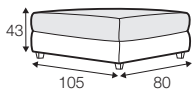

LC loose

LCV loose with velcro

SPECIAL

modular system

All drawings shown height with leg no. 12 H-8.

armchair

armchair wide

footstool 105x80

2 seater

2,5 seater

3 seater / or 3 seater divided

3 seater round divided

set 1 right / or left

2 seater left / or right + divan right / or left

set 2 right / or left

3 seater left / or right + divan right / or left

set 5 right / or left

3 seater left / or right + corner 90° + bench right / or left

modular system

elements of the modular system

armchair left / or right

armchair without armrests

armchair wide left / or right