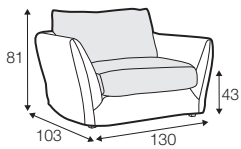

LC loose

LCV loose with velcro

SPECIAL

modular system

All drawings shown height with leg no. 12 H-8.

armchair

armchair wide

footstool 105x80

2 seater

2,5 seater

3 seater / or 3 seater divided

3 seater round divided

set 1 right / or left

2 seater left / or right + divan right / or left

set 2 right / or left

3 seater left / or right + divan right / or left

set 5 right / or left

3 seater left / or right + corner 90° + bench right / or left

modular system

elements of the modular system

armchair left / or right

armchair without armrests

armchair wide left / or right

divan right / or left
divan right / or left divided

corner 90°

extra dimensions

depth of seat

extra dimensions

headrest L-62

headrest L-77

armrest protection