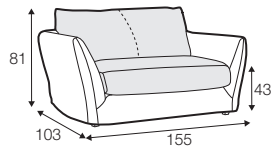

LC loose

LCV loose with velcro

SPECIAL

modular system

All drawings shown height with leg no. 12 H-8.

armchair

armchair wide

footstool 105x80

2 seater

2,5 seater

3 seater / or 3 seater divided

3 seater round divided

set 1 right / or left

2 seater left / or right + divan right / or left

set 2 right / or left

3 seater left / or right + divan right / or left

set 5 right / or left

3 seater left / or right + corner 90° + bench right / or left

modular system

elements of the modular system

armchair left / or right

armchair without armrests

armchair wide left / or right

divan right / or left
divan right / or left divided

corner 90°

extra dimensions

depth of seat

extra dimensions

headrest L-62

headrest L-77

armrest protection