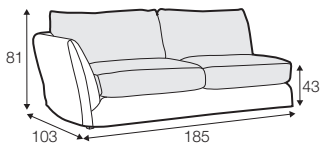

LC loose

LCV loose with velcro

SPECIAL

modular system

All drawings shown height with leg no. 12 H-8.

armchair

armchair wide

footstool 105x80

2 seater

2,5 seater

3 seater / or 3 seater divided

3 seater round divided

set 1 right / or left

2 seater left / or right + divan right / or left

set 2 right / or left

3 seater left / or right + divan right / or left

set 5 right / or left

3 seater left / or right + corner 90° + bench right / or left

modular system

elements of the modular system

armchair left / or right

armchair without armrests

armchair wide left / or right

armchair wide without armrests

2 seater left / or right

2 seater without armrests

2,5 seater left / or right

2,5 seater without armrests

3 seater left / or right

3 seater without armrests

bench right / or left