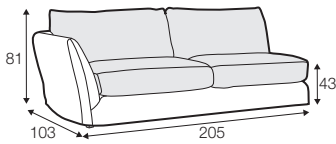

LC loose

LCV loose with velcro

SPECIAL

modular system

All drawings shown height with leg no. 12 H-8.

armchair

armchair wide

footstool 105x80

2 seater

2,5 seater

3 seater / or 3 seater divided

3 seater round divided

set 1 right / or left

2 seater left / or right + divan right / or left

set 2 right / or left

3 seater left / or right + divan right / or left

set 5 right / or left

3 seater left / or right + corner 90° + bench right / or left

modular system

elements of the modular system

armchair left / or right

armchair without armrests

armchair wide left / or right

armchair wide without armrests

2 seater left / or right

2 seater without armrests

2,5 seater left / or right

2,5 seater without armrests

3 seater left / or right

3 seater without armrests

bench right / or left