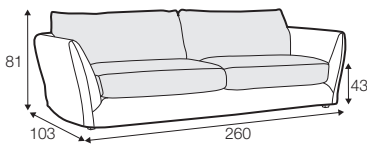

LC loose

LCV loose with velcro

SPECIAL

modular system

All drawings shown height with leg no. 12 H-8.

armchair

armchair wide

footstool 105x80

2 seater

2,5 seater

3 seater / or 3 seater divided

3 seater round divided

set 1 right / or left

2 seater left / or right + divan right / or left

set 2 right / or left

3 seater left / or right + divan right / or left

set 5 right / or left

3 seater left / or right + corner 90° + bench right / or left

modular system

elements of the modular system

armchair left / or right

armchair without armrests

armchair wide left / or right

divan right / or left
divan right / or left divided

corner 90°

extra dimensions

depth of seat

extra dimensions

headrest L-62

headrest L-77

armrest protection