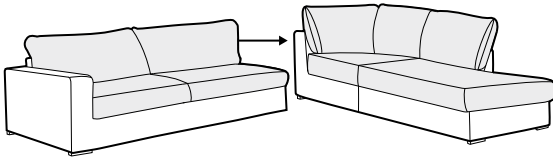

classic

COVERS

fixed

SPECIAL

modular system

footstool 90x70

2 seater

3 seater

4 seater divided

set 1 right / or left
2 seater left / or right
+ chaiselongue right / or left

set 2 right / or left
3 seater left / or right
+ chaiselongue wide right / or left

set 3 right / or left
2 seater left / or right + divan right / or left

set 4 right / or left
3 seater left / or right + divan right / or left

set 5 right / or left
3 seater left / or right + corner 90°
+ 2 seater right / or left

modular system

elements of the modular system

2 seater left / or right

3 seater left / or right

element 125 left / or right

armchair without
armrests

chaiselongue right / or left

chaiselongue wide
right / or left

corner 90°

divan right / or left