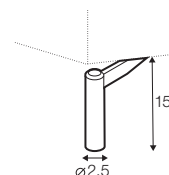

corner 90°

extra dimensions

depth of seat

accessories

cushion

headrest with roll L-60

armrest I

armrest II

endpart left / or right

legs

no. 109
wood

no. 195
metal chrome,
painted black

no. 47
metal chrome,
painted black

no. 145A
metal chrome,
painted black

no. 196
wood

All legs can be fixed to both armrests:

under armrest

under frame