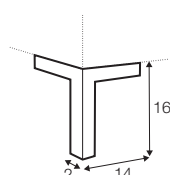

corner 90°

extra dimensions

depth of seat

accessories

cushion

headrest with roll L-60

armrest I

armrest II

endpart left / or right

legs

no. 109
wood

no. 195
metal chrome,
painted black

no. 47
metal chrome,
painted black

no. 145A
metal chrome,
painted black

no. 196
wood

All legs can be fixed to both armrests:

under armrest

under frame