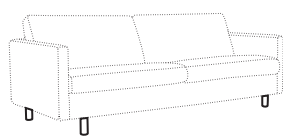

2,5 seater
without armrests

3 seater left / or right

3 seater
without armrests

4 seater divided left / or right

4 seater divided
without armrests

divan right / or left

chaislongue right / or left

bench right / or left

corner 90°

extra dimensions

depth of seat

accessories

cushion

headrest with roll L-60

armrest I

armrest II

endpart left / or right

legs

no. 109
wood

no. 195
metal chrome,
painted black

no. 47
metal chrome,
painted black

no. 145A
metal chrome,
painted black

no. 196
wood

All legs can be fixed to both armrests:

under armrest

under frame