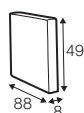

2,5 seater
without armrests

3 seater left / or right

3 seater
without armrests

4 seater divided left / or right

4 seater divided
without armrests

divan right / or left

chaislongue right / or left

bench right / or left

corner 90°

extra dimensions

depth of seat

accessories

cushion

headrest with roll L-60

armrest I

armrest II