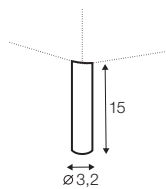

no. 195
metal chrome,
painted black