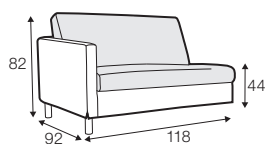

1 seater left / or right