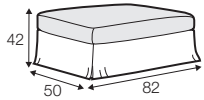

fabric

LUX lux

LC loose

footstool 82x50

footstool 135x50

footstool box 135x50

2 seater

3 seater

4 seater divided

set 1 right / or left
2 seater left / or right + divan right / or left

set 2 right / or left
3 seater left / or right + divan right / or left

set 3 right / or left
4 seater divided left / or right + divan right / or left