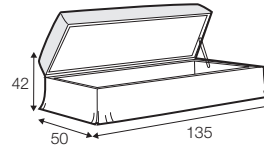

fabric

LUX lux

LC loose

footstool 82x50

footstool 135x50

footstool box 135x50

2 seater

3 seater

4 seater divided

set 1 right / or left
2 seater left / or right + divan right / or left

set 2 right / or left
3 seater left / or right + divan right / or left

set 3 right / or left
4 seater divided left / or right + divan right / or left