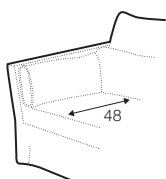

fabric

LUX lux

LC loose

footstool 82x50

footstool 135x50

footstool box 135x50

2 seater

3 seater

4 seater divided

set 1 right / or left
2 seater left / or right + divan right / or left

set 2 right / or left
3 seater left / or right + divan right / or left

set 3 right / or left
4 seater divided left / or right + divan right / or left

extra dimensions

depth of seat

depth of seat
without cushion

legs

no. 58A
wood

no. 37C
plastic
only for footstool with box