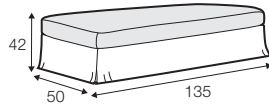

fabric

LUX lux

LC loose

footstool 82x50

footstool 135x50

footstool box 135x50

2 seater

3 seater

4 seater divided

set 1 right / or left
2 seater left / or right + divan right / or left

set 2 right / or left
3 seater left / or right + divan right / or left

set 3 right / or left
4 seater divided left / or right + divan right / or left