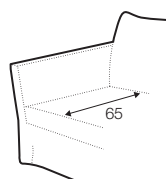

fabric

LUX lux

LC loose

footstool 82x50

footstool 135x50

footstool box 135x50

2 seater

3 seater

4 seater divided

set 1 right / or left
2 seater left / or right + divan right / or left

set 2 right / or left
3 seater left / or right + divan right / or left

set 3 right / or left
4 seater divided left / or right + divan right / or left

extra dimensions

depth of seat

depth of seat
without cushion

legs

no. 58A
wood

no. 37C
plastic
only for footstool with box