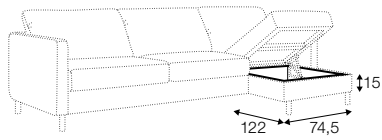

FC fixed

Two mattresses available: bonell and foam.

armchair sofa bed

3 seater sofa bed

4 seater sofa bed

set 1 right / or left

3 seater sofa bed left / or right + chaiselongue box right / or left

set 2 right / or left

4 seater sofa bed left / or right + chaiselongue box right / or left

box dimensions
set 1

box dimensions
set 2

extra dimensions

depth of seat

accessories

armrest protection

legs