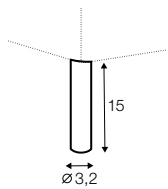

4 seater sofa bed left / or right + chaiselongue box right / or left

box dimensions
set 1

box dimensions
set 2

extra dimensions

depth of seat

accessories

armrest protection

legs