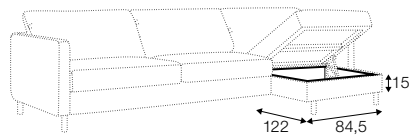

FC fixed

Two mattresses available: bonell and foam.

armchair sofa bed

3 seater sofa bed

4 seater sofa bed

set 1 right / or left

3 seater sofa bed left / or right + chaiselongue box right / or left

set 2 right / or left

4 seater sofa bed left / or right + chaiselongue box right / or left

box dimensions
set 1

box dimensions
set 2

extra dimensions

depth of seat

accessories

armrest protection

legs