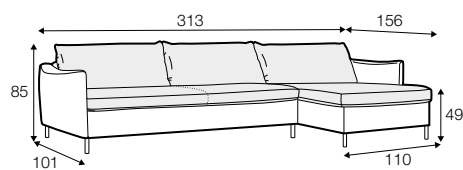

CLS classic

COVERS

FC fixed

SPECIAL

sofa bed

Two mattresses available: memory foam and cold foam
Mechanism lift-up (with rollers) available only for 2,5 seater and 3 seater

2,5 seater sofa bed

3 seater sofa bed

set 1 right / or left

2,5 seater sofa bed left / or right + chaiselongue with box right / or left

set 2 right / or left

3 seater sofa bed left / or right + chaiselongue wide with box right / or left

extra dimensions