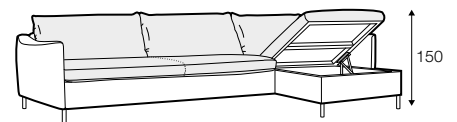

CLS classic

COVERS

FC fixed

SPECIAL

sofa bed

Two mattresses available: memory foam and cold foam
Mechanism lift-up (with rollers) available only for 2,5 seater and 3 seater

2,5 seater sofa bed

3 seater sofa bed

set 1 right / or left

2,5 seater sofa bed left / or right + chaiselongue with box right / or left

set 2 right / or left

3 seater sofa bed left / or right + chaiselongue wide with box right / or left

extra dimensions