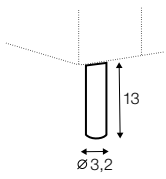

depth of seat

accessories

roll cushion

cushion 65x52

legs

no. 195
metal chrome,
painted black

no. 196
wood