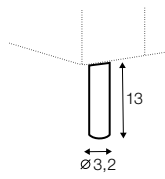

depth of seat

accessories

roll cushion

cushion 65x52

legs

no. 195
metal chrome,
painted black

no. 196
wood