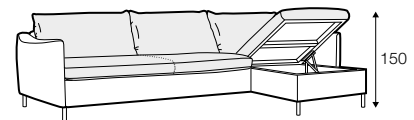

CLS classic

COVERS

FC fixed

SPECIAL

sofa bed

Two mattresses available: memory foam and cold foam
Mechanism lift-up (with rollers) available only for 2,5 seater and 3 seater

2,5 seater sofa bed

3 seater sofa bed

set 1 right / or left

2,5 seater sofa bed left / or right + chaiselongue with box right / or left

set 2 right / or left

3 seater sofa bed left / or right + chaiselongue wide with box right / or left

extra dimensions