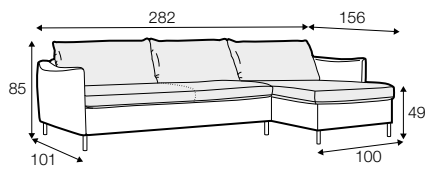

CLS classic

COVERS

FC fixed

SPECIAL

sofa bed

Two mattresses available: memory foam and cold foam
Mechanism lift-up (with rollers) available only for 2,5 seater and 3 seater

2,5 seater sofa bed

3 seater sofa bed

set 1 right / or left

2,5 seater sofa bed left / or right + chaiselongue with box right / or left

set 2 right / or left

3 seater sofa bed left / or right + chaiselongue wide with box right / or left

extra dimensions