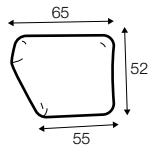

set 1 right / or left

2,5 seater sofa bed left / or right + chaiselongue with box right / or left

set 2 right / or left

3 seater sofa bed left / or right + chaiselongue wide with box right / or left

extra dimensions

depth of seat

accessories

roll cushion

cushion 65x52

legs

no. 195
metal chrome,
painted black

no. 196
wood