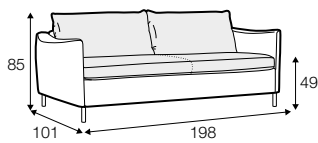

CLS classic

COVERS

FC fixed

SPECIAL

sofa bed

Two mattresses available: memory foam and cold foam
Mechanism lift-up (with rollers) available only for 2,5 seater and 3 seater

2,5 seater sofa bed

3 seater sofa bed

set 1 right / or left

2,5 seater sofa bed left / or right + chaiselongue with box right / or left

set 2 right / or left

3 seater sofa bed left / or right + chaiselongue wide with box right / or left

extra dimensions