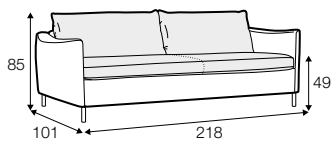

CLS classic

COVERS

FC fixed

SPECIAL

sofa bed

Two mattresses available: memory foam and cold foam
Mechanism lift-up (with rollers) available only for 2,5 seater and 3 seater

2,5 seater sofa bed

3 seater sofa bed

set 1 right / or left

2,5 seater sofa bed left / or right + chaiselongue with box right / or left

set 2 right / or left

3 seater sofa bed left / or right + chaiselongue wide with box right / or left

extra dimensions