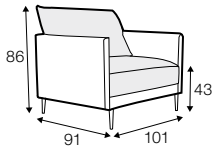

STD standard

CLS classic

FC fixed

modular system

All elements available also as freestanding elements.

armchair

footstool 80x60

2 seater

3 seater

seat elements

seat element 80

seat element 160

seat element 240

unlimited possibilities of combinations - below example arrangements

2x seat element 160
+ 5x armrests
+ 3x cushion 81

2x seat element 160
+ seat element 80
+ 5x armrests
+ 3x cushion 81