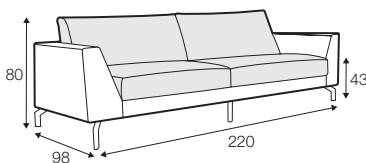

LUX lux

CLS classic

COVERS

FC fixed

SPECIAL

modular system

Drawings shown height with leg no. 119 H-15.

armchair

armchair wide

footstool 90x70

footstool 100x90

2 seater

3 seater

3XL seater

3XL seater divided

set 1 right / or left

2 seater left / or right + chaiselongue right / or left

set 2 right / or left

3 seater left / or right + chaiselongue long right / or left

set 5 right / or left

2 seater left / or right + corner 90° + 2 seater right / or left

set 6 right / or left

3 seater left / or right + corner 90° + 3 seater right / or left

set 9 right / or left
2 seater left / or right + corner 90° + 3 seater right / or left

set 10 right / or left
3 seater left / or right + corner 90° + bench right / or left