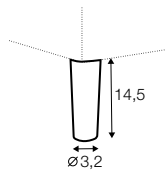

chaiselongue right / or left

chaiselongue long right / or left

bench right / or left

corner 90°

extra dimensions

depth of seat

legs

no. 152
wood