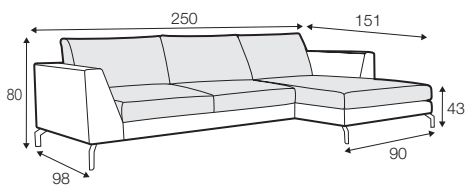

LUX lux

CLS classic

COVERS

FC fixed

SPECIAL

modular system

Drawings shown height with leg no. 119 H-15.

armchair

armchair wide

footstool 90x70

footstool 100x90

2 seater

3 seater

3XL seater

3XL seater divided

set 1 right / or left

2 seater left / or right + chaiselongue right / or left

set 2 right / or left

3 seater left / or right + chaiselongue long right / or left

set 5 right / or left

2 seater left / or right + corner 90° + 2 seater right / or left

set 6 right / or left

3 seater left / or right + corner 90° + 3 seater right / or left

set 9 right / or left
2 seater left / or right + corner 90° + 3 seater right / or left

set 10 right / or left
3 seater left / or right + corner 90° + bench right / or left