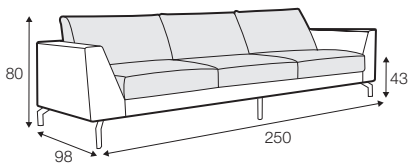

LUX lux

CLS classic

COVERS

FC fixed

SPECIAL

modular system

Drawings shown height with leg no. 119 H-15.

armchair

armchair wide

footstool 90x70

footstool 100x90

2 seater

3 seater

3XL seater

3XL seater divided

set 1 right / or left

2 seater left / or right + chaiselongue right / or left

set 2 right / or left

3 seater left / or right + chaiselongue long right / or left

set 5 right / or left

2 seater left / or right + corner 90° + 2 seater right / or left

set 6 right / or left

3 seater left / or right + corner 90° + 3 seater right / or left

set 9 right / or left
2 seater left / or right + corner 90° + 3 seater right / or left

set 10 right / or left
3 seater left / or right + corner 90° + bench right / or left