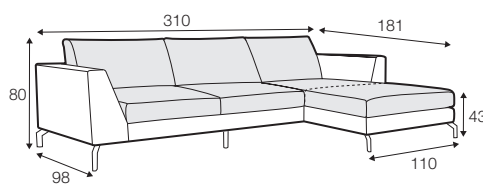

LUX lux

CLS classic

COVERS

FC fixed

SPECIAL

modular system

Drawings shown height with leg no. 119 H-15.

armchair

armchair wide

footstool 90x70

footstool 100x90

2 seater

3 seater

3XL seater

3XL seater divided

set 1 right / or left

2 seater left / or right + chaiselongue right / or left

set 2 right / or left

3 seater left / or right + chaiselongue long right / or left

set 5 right / or left

2 seater left / or right + corner 90° + 2 seater right / or left

set 6 right / or left

3 seater left / or right + corner 90° + 3 seater right / or left

set 9 right / or left
2 seater left / or right + corner 90° + 3 seater right / or left

set 10 right / or left
3 seater left / or right + corner 90° + bench right / or left