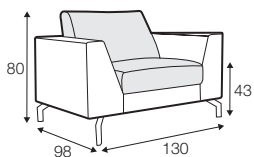

LUX lux

CLS classic

COVERS

FC fixed

SPECIAL

modular system

Drawings shown height with leg no. 119 H-15.

armchair

armchair wide

footstool 90x70

footstool 100x90

2 seater

3 seater

3XL seater

3XL seater divided

set 1 right / or left

2 seater left / or right + chaiselongue right / or left

set 2 right / or left

3 seater left / or right + chaiselongue long right / or left

set 5 right / or left

2 seater left / or right + corner 90° + 2 seater right / or left

set 6 right / or left

3 seater left / or right + corner 90° + 3 seater right / or left

set 9 right / or left
2 seater left / or right + corner 90° + 3 seater right / or left

set 10 right / or left
3 seater left / or right + corner 90° + bench right / or left