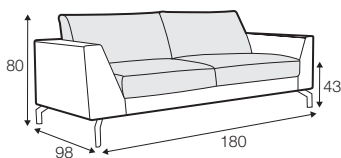

LUX lux

CLS classic

COVERS

FC fixed

SPECIAL

modular system

Drawings shown height with leg no. 119 H-15.

armchair

armchair wide

footstool 90x70

footstool 100x90

2 seater

3 seater

3XL seater

3XL seater divided

set 1 right / or left

2 seater left / or right + chaiselongue right / or left

set 2 right / or left

3 seater left / or right + chaiselongue long right / or left

set 5 right / or left

2 seater left / or right + corner 90° + 2 seater right / or left

set 6 right / or left

3 seater left / or right + corner 90° + 3 seater right / or left

set 9 right / or left
2 seater left / or right + corner 90° + 3 seater right / or left

set 10 right / or left
3 seater left / or right + corner 90° + bench right / or left