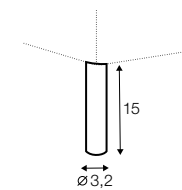

no. 195
metal chrome,
painted black