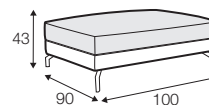

LUX lux

CLS classic

COVERS

FC fixed

SPECIAL

modular system

Drawings shown height with leg no. 119 H-15.

armchair

armchair wide

footstool 90x70

footstool 100x90

2 seater

3 seater

3XL seater

3XL seater divided

set 1 right / or left

2 seater left / or right + chaiselongue right / or left

set 2 right / or left

3 seater left / or right + chaiselongue long right / or left

set 5 right / or left

2 seater left / or right + corner 90° + 2 seater right / or left