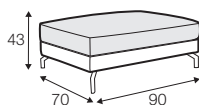

LUX lux

CLS classic

COVERS

FC fixed

SPECIAL

modular system

Drawings shown height with leg no. 119 H-15.

armchair

armchair wide

footstool 90x70

footstool 100x90

2 seater

3 seater

3XL seater

3XL seater divided

set 1 right / or left

2 seater left / or right + chaiselongue right / or left

set 2 right / or left

3 seater left / or right + chaiselongue long right / or left

set 5 right / or left

2 seater left / or right + corner 90° + 2 seater right / or left