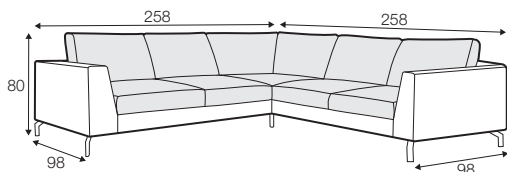

LUX lux

CLS classic

COVERS

FC fixed

SPECIAL

modular system

Drawings shown height with leg no. 119 H-15.

armchair

armchair wide

footstool 90x70

footstool 100x90

2 seater

3 seater

3XL seater

3XL seater divided

set 1 right / or left

2 seater left / or right + chaiselongue right / or left

set 2 right / or left

3 seater left / or right + chaiselongue long right / or left

set 5 right / or left

2 seater left / or right + corner 90° + 2 seater right / or left

set 6 right / or left

3 seater left / or right + corner 90° + 3 seater right / or left

set 9 right / or left
2 seater left / or right + corner 90° + 3 seater right / or left

set 10 right / or left
3 seater left / or right + corner 90° + bench right / or left