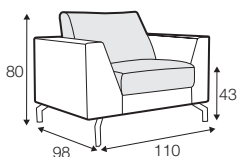

LUX lux

CLS classic

COVERS

FC fixed

SPECIAL

modular system

Drawings shown height with leg no. 119 H-15.

armchair

armchair wide

footstool 90x70

footstool 100x90

2 seater

3 seater

3XL seater

3XL seater divided

set 1 right / or left

2 seater left / or right + chaiselongue right / or left

set 2 right / or left

3 seater left / or right + chaiselongue long right / or left

set 5 right / or left

2 seater left / or right + corner 90° + 2 seater right / or left

set 6 right / or left

3 seater left / or right + corner 90° + 3 seater right / or left

set 9 right / or left
2 seater left / or right + corner 90° + 3 seater right / or left

set 10 right / or left
3 seater left / or right + corner 90° + bench right / or left