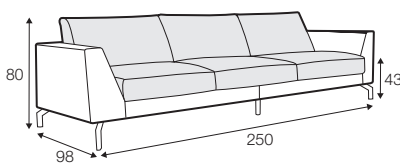

LUX lux

CLS classic

COVERS

FC fixed

SPECIAL

modular system

Drawings shown height with leg no. 119 H-15.

armchair

armchair wide

footstool 90x70

footstool 100x90

2 seater

3 seater

3XL seater

3XL seater divided

set 1 right / or left

2 seater left / or right + chaiselongue right / or left

set 2 right / or left

3 seater left / or right + chaiselongue long right / or left

set 5 right / or left

2 seater left / or right + corner 90° + 2 seater right / or left

set 6 right / or left

3 seater left / or right + corner 90° + 3 seater right / or left

set 9 right / or left
2 seater left / or right + corner 90° + 3 seater right / or left

set 10 right / or left
3 seater left / or right + corner 90° + bench right / or left