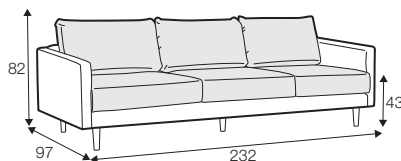

COVERS

FC fixed

LCV loose with velcro

SPECIAL

modular system

Drawing show combinations with armrest I.
Combinantons with other armrest are properly longer in width.

armchair

footstool 99x66

footstool 109x99

1,5 seater

2 seater

2,5 seater

3 seater two cushions

3 seater three cushions

3xl seater two cushions

3xl seater three cushions

set 1 right / or left
3 seater two cushions left / or right
+ chaiselongue right / or left

set 2 right / or left
2,5 seater left / or right + divan right / or left

set 3 right / or left
3 seater two cushions left / or right
+ chaiselongue wide right / or left

divan right / or left

corner 90°

extra dimensions

depth of seat

accessories

headrest with roll L-60

endpart

armrest I