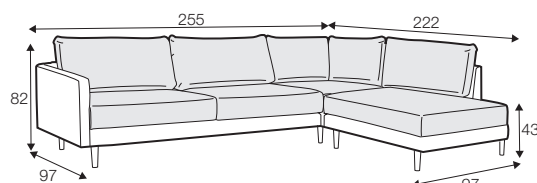

COVERS

FC fixed

LCV loose with velcro

SPECIAL

modular system

Drawing show combinations with armrest I.
Combinantons with other armrest are properly longer in width.

armchair

footstool 99x66

footstool 109x99

1,5 seater

2 seater

2,5 seater

3 seater two cushions

3 seater three cushions

3xl seater two cushions

3xl seater three cushions

set 1 right / or left
3 seater two cushions left / or right
+ chaiselongue right / or left

set 2 right / or left
2,5 seater left / or right + divan right / or left

set 3 right / or left
3 seater two cushions left / or right
+ chaiselongue wide right / or left

divan right / or left

corner 90°

extra dimensions

depth of seat

accessories

headrest with roll L-60

endpart

armrest I