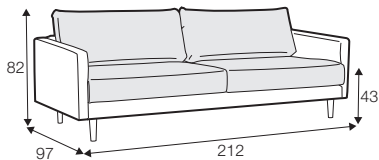

COVERS

FC fixed

LCV loose with velcro

SPECIAL

modular system

Drawing show combinations with armrest I.
Combinantons with other armrest are properly longer in width.

armchair

footstool 99x66

footstool 109x99

1,5 seater

2 seater

2,5 seater

3 seater two cushions

3 seater three cushions

3xl seater two cushions

3xl seater three cushions

set 1 right / or left
3 seater two cushions left / or right
+ chaiselongue right / or left

set 2 right / or left
2,5 seater left / or right + divan right / or left

set 3 right / or left
3 seater two cushions left / or right
+ chaiselongue wide right / or left

divan right / or left

corner 90°

extra dimensions

depth of seat

accessories

headrest with roll L-60

endpart

armrest I