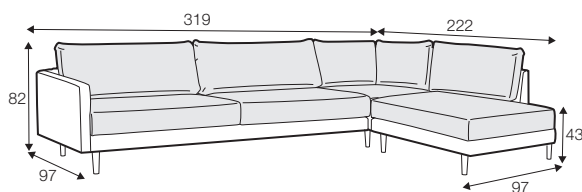

COVERS

FC fixed

LCV loose with velcro

SPECIAL

modular system

Drawing show combinations with armrest I.
Combinantons with other armrest are properly longer in width.

armchair

footstool 99x66

footstool 109x99

1,5 seater

2 seater

2,5 seater

3 seater two cushions

3 seater three cushions

3xl seater two cushions

3xl seater three cushions

set 1 right / or left
3 seater two cushions left / or right
+ chaiselongue right / or left

set 2 right / or left
2,5 seater left / or right + divan right / or left

set 3 right / or left
3 seater two cushions left / or right
+ chaiselongue wide right / or left

divan right / or left

corner 90°

extra dimensions

depth of seat

accessories

headrest with roll L-60

endpart

armrest I