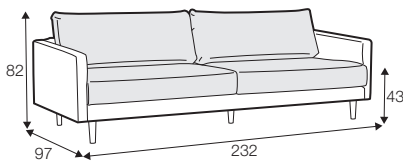

COVERS

FC fixed

LCV loose with velcro

SPECIAL

modular system

Drawing show combinations with armrest I.
Combinantons with other armrest are properly longer in width.

armchair

footstool 99x66

footstool 109x99

1,5 seater

2 seater

2,5 seater

3 seater two cushions

3 seater three cushions

3xl seater two cushions

3xl seater three cushions

set 1 right / or left
3 seater two cushions left / or right
+ chaiselongue right / or left

set 2 right / or left
2,5 seater left / or right + divan right / or left

set 3 right / or left
3 seater two cushions left / or right
+ chaiselongue wide right / or left

divan right / or left

corner 90°

extra dimensions

depth of seat

accessories

headrest with roll L-60

endpart

armrest I