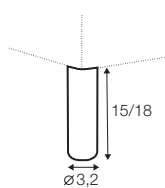

no. 196
wood