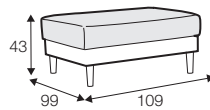

COVERS

FC fixed

LCV loose with velcro

SPECIAL

modular system

Drawing show combinations with armrest I.
Combinantons with other armrest are properly longer in width.

armchair

footstool 99x66

divan right / or left

corner 90°

extra dimensions

depth of seat

accessories

headrest with roll L-60

endpart

armrest I