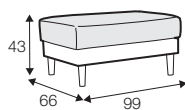

COVERS

FC fixed

LCV loose with velcro

SPECIAL

modular system

Drawing show combinations with armrest I.
Combinantons with other armrest are properly longer in width.

armchair

footstool 99x66

divan right / or left

corner 90°

extra dimensions

depth of seat

accessories

headrest with roll L-60

endpart

armrest I