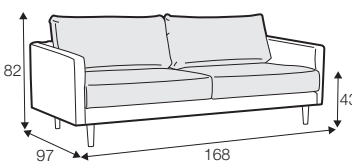

COVERS

FC fixed

LCV loose with velcro

SPECIAL

modular system

Drawing show combinations with armrest I.
Combinantons with other armrest are properly longer in width.

armchair

footstool 99x66

footstool 109x99

1,5 seater

2 seater

2,5 seater

3 seater two cushions

3 seater three cushions

3xl seater two cushions

3xl seater three cushions

divan right / or left

corner 90°

extra dimensions

depth of seat

accessories

headrest with roll L-60

endpart

armrest I