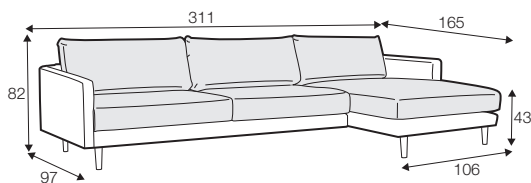

COVERS

FC fixed

LCV loose with velcro

SPECIAL

modular system

Drawing show combinations with armrest I.
Combinantons with other armrest are properly longer in width.

armchair

footstool 99x66

footstool 109x99

1,5 seater

2 seater

2,5 seater

3 seater two cushions

3 seater three cushions

3xl seater two cushions

3xl seater three cushions

set 1 right / or left
3 seater two cushions left / or right
+ chaiselongue right / or left

set 2 right / or left
2,5 seater left / or right + divan right / or left

set 3 right / or left
3 seater two cushions left / or right
+ chaiselongue wide right / or left

divan right / or left

corner 90°

extra dimensions

depth of seat

accessories

headrest with roll L-60

endpart

armrest I