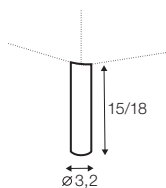

legs

---

no. 195
metal painted black