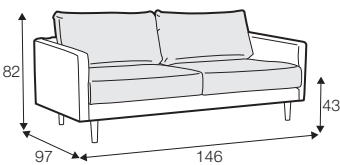

COVERS

FC fixed

LCV loose with velcro

SPECIAL

modular system

Drawing show combinations with armrest I.
Combinantons with other armrest are properly longer in width.

armchair

footstool 99x66

footstool 109x99

1,5 seater

2 seater

2,5 seater

3 seater two cushions

3 seater three cushions

3xl seater two cushions

3xl seater three cushions

set 1 right / or left
3 seater two cushions left / or right
+ chaiselongue right / or left

set 2 right / or left
2,5 seater left / or right + divan right / or left

set 3 right / or left
3 seater two cushions left / or right
+ chaiselongue wide right / or left

divan right / or left

corner 90°

extra dimensions

depth of seat

accessories

headrest with roll L-60

endpart

armrest I