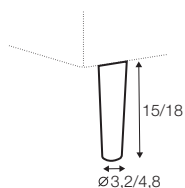

no. 141
wood