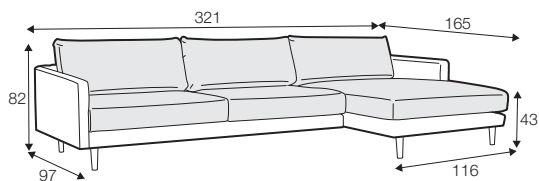

COVERS

FC fixed

LCV loose with velcro

SPECIAL

modular system

Drawing show combinations with armrest I.
Combinantons with other armrest are properly longer in width.

armchair

footstool 99x66

footstool 109x99

1,5 seater

2 seater

2,5 seater

3 seater two cushions

3 seater three cushions

3xl seater two cushions

3xl seater three cushions

set 1 right / or left
3 seater two cushions left / or right
+ chaiselongue right / or left

set 2 right / or left
2,5 seater left / or right + divan right / or left

set 3 right / or left
3 seater two cushions left / or right
+ chaiselongue wide right / or left

divan right / or left

corner 90°

extra dimensions

depth of seat

accessories

headrest with roll L-60

endpart

armrest I