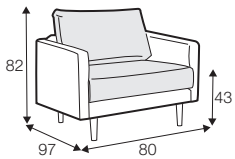

COVERS

FC fixed

LCV loose with velcro

SPECIAL

modular system

Drawing show combinations with armrest I.
Combinantons with other armrest are properly longer in width.

armchair

footstool 99x66

footstool 109x99

1,5 seater

2 seater

2,5 seater

3 seater two cushions

3 seater three cushions

3xl seater two cushions

3xl seater three cushions

set 1 right / or left
3 seater two cushions left / or right
+ chaiselongue right / or left

set 2 right / or left
2,5 seater left / or right + divan right / or left

set 3 right / or left
3 seater two cushions left / or right
+ chaiselongue wide right / or left

divan right / or left

corner 90°

extra dimensions

depth of seat

accessories

headrest with roll L-60

endpart

armrest I