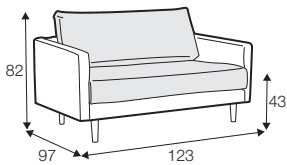

COVERS

FC fixed

LCV loose with velcro

SPECIAL

modular system

Drawing show combinations with armrest I.
Combinantons with other armrest are properly longer in width.

armchair

footstool 99x66

footstool 109x99

1,5 seater

2 seater

2,5 seater

3 seater two cushions

3 seater three cushions

3xl seater two cushions

3xl seater three cushions

divan right / or left

corner 90°

extra dimensions

depth of seat

accessories

headrest with roll L-60

endpart

armrest I