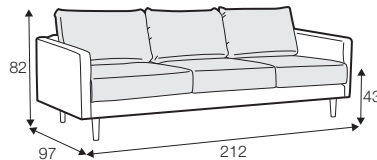

COVERS

FC fixed

LCV loose with velcro

SPECIAL

modular system

Drawing show combinations with armrest I.
Combinantons with other armrest are properly longer in width.

armchair

footstool 99x66

footstool 109x99

1,5 seater

2 seater

2,5 seater

3 seater two cushions

3 seater three cushions

3xl seater two cushions

3xl seater three cushions

set 1 right / or left
3 seater two cushions left / or right
+ chaiselongue right / or left

set 2 right / or left
2,5 seater left / or right + divan right / or left

set 3 right / or left
3 seater two cushions left / or right
+ chaiselongue wide right / or left

divan right / or left

corner 90°

extra dimensions

depth of seat

accessories

headrest with roll L-60

endpart

armrest I