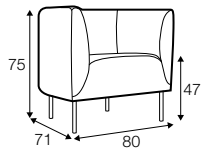

STD standard

COVERS

FC fixed

armchair

footstool round

extra dimensions

depth of seat

legs