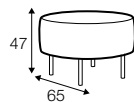

STD standard

COVERS

FC fixed

armchair

footstool round

extra dimensions

depth of seat

legs