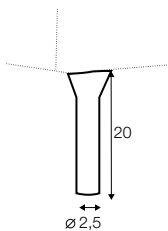

STD standard

COVERS

FC fixed

armchair

footstool round

extra dimensions

depth of seat

legs