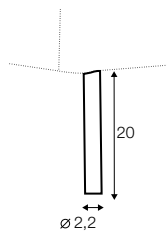

no. 162A
metal chrome,
painted black