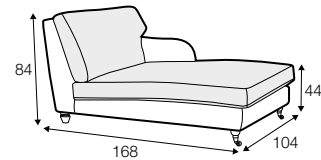

FC fixed

armchair

footstool 76x58

3 seater

3,5 seater

3,5 seater divided

chaiselongue right / or left
available also as freestanding

set 1 right / or left
3 seater left / or right
+ chaiselongue right / or left

extra dimensions

depth of seat

legs

no. 11
wood with gold
or silver wheels
front

no. 35
wood
front

no. 34
wood
back

no. 34
wood
footstool