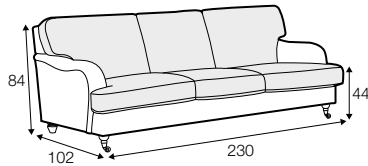

FC fixed

armchair

footstool 76x58

3 seater

3,5 seater

3,5 seater divided

chaiselongue right / or left
available also as freestanding

set 1 right / or left
3 seater left / or right
+ chaiselongue right / or left

extra dimensions

depth of seat

legs

no. 11
wood with gold
or silver wheels
front

no. 35
wood
front

no. 34
wood
back

no. 34
wood
footstool