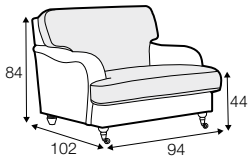

FC fixed

armchair

footstool 76x58

3 seater

3,5 seater

3,5 seater divided

chaiselongue right / or left
available also as freestanding

set 1 right / or left
3 seater left / or right
+ chaiselongue right / or left

extra dimensions

depth of seat

legs

no. 11
wood with gold
or silver wheels
front

no. 35
wood
front

no. 34
wood
back

no. 34
wood
footstool