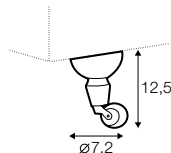

FC fixed

armchair

footstool 76x58

3 seater

3,5 seater

3,5 seater divided

chaiselongue right / or left
available also as freestanding

set 1 right / or left
3 seater left / or right
+ chaiselongue right / or left

extra dimensions

depth of seat

legs

no. 11
wood with gold
or silver wheels
front

no. 35
wood
front

no. 34
wood
back

no. 34
wood
footstool