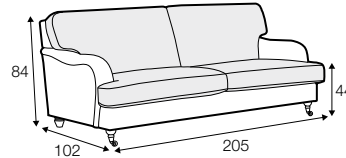

FC fixed

armchair

footstool 76x58

3 seater

3,5 seater

3,5 seater divided

chaiselongue right / or left
available also as freestanding

set 1 right / or left
3 seater left / or right
+ chaiselongue right / or left

extra dimensions

depth of seat

legs

no. 11
wood with gold
or silver wheels
front

no. 35
wood
front

no. 34
wood
back

no. 34
wood
footstool