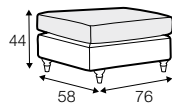

FC fixed

armchair

footstool 76x58

3 seater

3,5 seater

3,5 seater divided

chaiselongue right / or left
available also as freestanding

set 1 right / or left
3 seater left / or right
+ chaiselongue right / or left

extra dimensions

depth of seat

legs

no. 11
wood with gold
or silver wheels
front

no. 35
wood
front

no. 34
wood
back

no. 34
wood
footstool