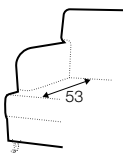

FC fixed

armchair

footstool 76x58

3 seater

3,5 seater

3,5 seater divided

chaiselongue right / or left
available also as freestanding

set 1 right / or left
3 seater left / or right
+ chaiselongue right / or left

extra dimensions

depth of seat

legs

no. 11
wood with gold
or silver wheels
front

no. 35
wood
front

no. 34
wood
back

no. 34
wood
footstool