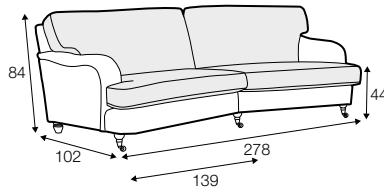

FC fixed

armchair

footstool 76x58

3 seater

3,5 seater

3,5 seater divided

chaiselongue right / or left
available also as freestanding

set 1 right / or left
3 seater left / or right
+ chaiselongue right / or left

extra dimensions

depth of seat

legs

no. 11
wood with gold
or silver wheels
front

no. 35
wood
front

no. 34
wood
back

no. 34
wood
footstool