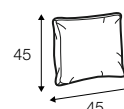

3 seater

set 1 right / or left

element 134x102 left or / right + chaiselongue right / or left

set 2 right / or left

3 seater left or / right + corner 90° + bench right / or left

modular system

elements of the modular system

3 seater left / or right

3 seater without armrests

element 134x102 left / or right

element 112x102 without armrests

corner 90°

chaiselongue right / or left

bench 145x102 left or right

extra dimensions

depth of seat

accessories

ravioli deco
cushion
55x55

ravioli deco
cushion
45x45

ravioli deco
cushion
65x35

cushion 55x55
box bordered

cushion 45x45
box bordered

legs