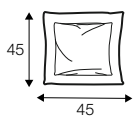

3 seater

set 1 right / or left

element 134x102 left or / right + chaiselongue right / or left

set 2 right / or left

3 seater left or / right + corner 90° + bench right / or left

modular system

elements of the modular system

3 seater left / or right

3 seater without armrests

element 134x102 left / or right

element 112x102 without armrests

corner 90°

chaiselongue right / or left

bench 145x102 left or right

extra dimensions

depth of seat

accessories

ravioli deco
cushion
55x55

ravioli deco
cushion
45x45

ravioli deco
cushion
65x35

cushion 55x55
box bordered

cushion 45x45
box bordered

legs