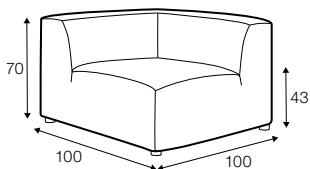

3 seater

set 1 right / or left

element 134x102 left or / right + chaiselongue right / or left

set 2 right / or left

3 seater left or / right + corner 90° + bench right / or left

modular system

elements of the modular system

3 seater left / or right

3 seater without armrests

element 134x102 left / or right

element 112x102 without armrests

corner 90°

chaiselongue right / or left

bench 145x102 left or right

extra dimensions

depth of seat

accessories

ravioli deco
cushion
55x55

ravioli deco
cushion
45x45

ravioli deco
cushion
65x35

cushion 55x55
box bordered

cushion 45x45
box bordered

legs