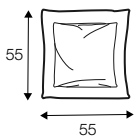

3 seater

set 1 right / or left

element 134x102 left or / right + chaiselongue right / or left

set 2 right / or left

3 seater left or / right + corner 90° + bench right / or left

modular system

elements of the modular system

3 seater left / or right

3 seater without armrests

element 134x102 left / or right

element 112x102 without armrests

corner 90°

chaiselongue right / or left

bench 145x102 left or right

extra dimensions

depth of seat

accessories

ravioli deco
cushion
55x55

ravioli deco
cushion
45x45

ravioli deco
cushion
65x35

cushion 55x55
box bordered

cushion 45x45
box bordered

legs