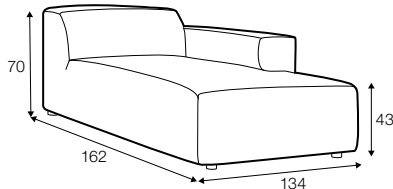

3 seater

set 1 right / or left

element 134x102 left or / right + chaiselongue right / or left

set 2 right / or left

3 seater left or / right + corner 90° + bench right / or left

modular system

elements of the modular system

3 seater left / or right

3 seater without armrests

element 134x102 left / or right

element 112x102 without armrests

corner 90°

chaiselongue right / or left

bench 145x102 left or right

extra dimensions

depth of seat

accessories

ravioli deco
cushion
55x55

ravioli deco
cushion
45x45

ravioli deco
cushion
65x35

cushion 55x55
box bordered

cushion 45x45
box bordered

legs