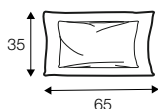

3 seater

set 1 right / or left

element 134x102 left or / right + chaiselongue right / or left

set 2 right / or left

3 seater left or / right + corner 90° + bench right / or left

modular system

elements of the modular system

3 seater left / or right

3 seater without armrests

element 134x102 left / or right

element 112x102 without armrests

corner 90°

chaiselongue right / or left

bench 145x102 left or right

extra dimensions

depth of seat

accessories

ravioli deco
cushion
55x55

ravioli deco
cushion
45x45

ravioli deco
cushion
65x35

cushion 55x55
box bordered

cushion 45x45
box bordered

legs