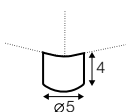

3 seater left / or right

3 seater without armrests

element 134x102 left / or right

element 112x102 without armrests

corner 90°

chaiselongue right / or left

bench 145x102 left or right

extra dimensions

depth of seat

accessories

ravioli deco
cushion
55x55

ravioli deco
cushion
45x45

ravioli deco
cushion
65x35

cushion 55x55
box bordered

cushion 45x45
box bordered

legs