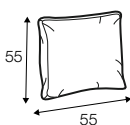

3 seater

set 1 right / or left

element 134x102 left or / right + chaiselongue right / or left

set 2 right / or left

3 seater left or / right + corner 90° + bench right / or left

modular system

elements of the modular system

3 seater left / or right

3 seater without armrests

element 134x102 left / or right

element 112x102 without armrests

corner 90°

chaiselongue right / or left

bench 145x102 left or right

extra dimensions

depth of seat

accessories

ravioli deco
cushion
55x55

ravioli deco
cushion
45x45

ravioli deco
cushion
65x35

cushion 55x55
box bordered

cushion 45x45
box bordered

legs