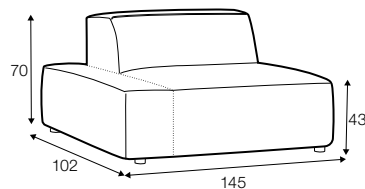

3 seater

set 1 right / or left

element 134x102 left or / right + chaiselongue right / or left

set 2 right / or left

3 seater left or / right + corner 90° + bench right / or left

modular system

elements of the modular system

3 seater left / or right

3 seater without armrests

element 134x102 left / or right

element 112x102 without armrests

corner 90°

chaiselongue right / or left

bench 145x102 left or right

extra dimensions

depth of seat

accessories

ravioli deco
cushion
55x55

ravioli deco
cushion
45x45

ravioli deco
cushion
65x35

cushion 55x55
box bordered

cushion 45x45
box bordered

legs