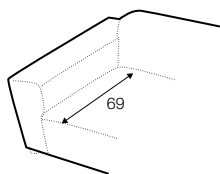

3 seater

set 1 right / or left

element 134x102 left or / right + chaiselongue right / or left

set 2 right / or left

3 seater left or / right + corner 90° + bench right / or left

modular system

elements of the modular system

3 seater left / or right

3 seater without armrests

element 134x102 left / or right

element 112x102 without armrests

corner 90°

chaiselongue right / or left

bench 145x102 left or right

extra dimensions

depth of seat

accessories

ravioli deco
cushion
55x55

ravioli deco
cushion
45x45

ravioli deco
cushion
65x35

cushion 55x55
box bordered

cushion 45x45
box bordered

legs