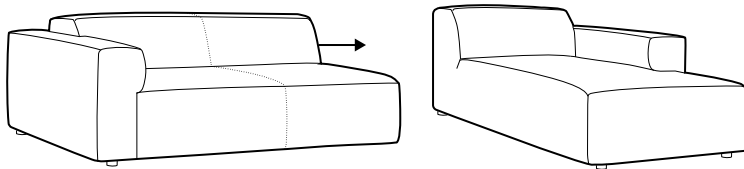

Annie

SITS

Annie

UPHOLSTERY

COMFORTS

COVERS

SPECIAL

All elements are freestanding.

3 seater

set 1 right / or left

element 134x102 left or / right + chaiselongue right / or left

set 2 right / or left

3 seater left or / right + corner 90° + bench right / or left

modular system

elements of the modular system

3 seater left / or right

3 seater without armrests

element 134x102 left / or right

element 112x102 without armrests

corner 90°

chaiselongue right / or left

bench 145x102 left or right

extra dimensions