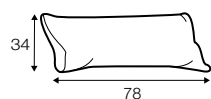

2 seater left / or right

2 seater without armrests

3 seater left / or right

3 seater without armrests

bench right / or left

divan right / or left

corner 90°

extra dimensions

depth of seat

accessories

cushion
40x40

cushion
50x30

cushion
60x34
divan (2 cushions)
corner 90° (2 cushions)

cushion
78x34
2 seater (2 cushions)

cushion
88x34
armchair (1 cushion)
2,5 seater (2 cushions)
divan (1 cushion)
bench (1 cushion)