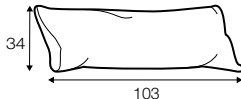

2 seater left / or right

2 seater without armrests

3 seater left / or right

3 seater without armrests

bench right / or left

divan right / or left

corner 90°

extra dimensions

depth of seat

accessories

cushion
40x40

cushion
50x30

cushion
60x34
divan (2 cushions)
corner 90° (2 cushions)

cushion
78x34
2 seater (2 cushions)

cushion
88x34
armchair (1 cushion)
2,5 seater (2 cushions)
divan (1 cushion)
bench (1 cushion)