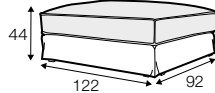

LUX lux

FC fixed

LC loose

modular system

footstool 97x82

footstool 107x92

footstool 122x92

2 seater

2,5 seater

3 seater / or 3 seater divided

set 1

3 seater left + armchair wide right

set 2 right / or left

2 seater left / or right + divan right / or left

set 3 right / or left

3 seater left / or right + divan right / or left

set 4 right / or left

2 seater left / or right + armchair without armrests + divan right / or left

set 5 right / or left

3 seater left / or right + armchair wide without armrests + divan right / or left

set 6