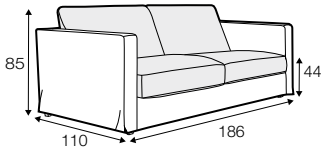

LUX lux

FC fixed

LC loose

modular system

footstool 97x82

footstool 107x92

footstool 122x92

2 seater

2,5 seater

3 seater / or 3 seater divided

set 1

3 seater left + armchair wide right

set 2 right / or left

2 seater left / or right + divan right / or left

set 3 right / or left

3 seater left / or right + divan right / or left

set 4 right / or left

2 seater left / or right + armchair without armrests + divan right / or left

set 5 right / or left

3 seater left / or right + armchair wide without armrests + divan right / or left

set 6