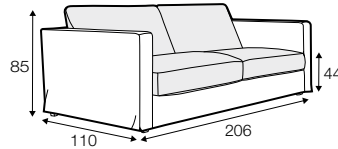

LUX lux

FC fixed

LC loose

modular system

footstool 97x82

footstool 107x92

footstool 122x92

2 seater

2,5 seater

3 seater / or 3 seater divided

set 1

3 seater left + armchair wide right

set 2 right / or left

2 seater left / or right + divan right / or left

set 3 right / or left

3 seater left / or right + divan right / or left