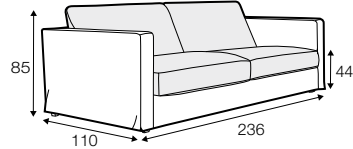

LUX lux

FC fixed

LC loose

modular system

footstool 97x82

footstool 107x92

footstool 122x92

2 seater

2,5 seater

3 seater / or 3 seater divided

set 1

3 seater left + armchair wide right

set 2 right / or left

2 seater left / or right + divan right / or left

set 3 right / or left

3 seater left / or right + divan right / or left

set 4 right / or left

2 seater left / or right + armchair without armrests + divan right / or left

set 5 right / or left

3 seater left / or right + armchair wide without armrests + divan right / or left

set 6