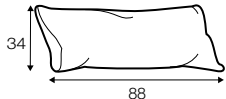

2 seater left / or right

2 seater without armrests

3 seater left / or right

3 seater without armrests

bench right / or left

divan right / or left

corner 90°

extra dimensions

depth of seat

accessories

cushion
40x40

cushion
50x30

cushion
60x34
divan (2 cushions)
corner 90° (2 cushions)

cushion
78x34
2 seater (2 cushions)

cushion
88x34
armchair (1 cushion)
2,5 seater (2 cushions)
divan (1 cushion)
bench (1 cushion)