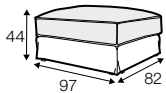

LUX lux

FC fixed

LC loose

modular system

footstool 97x82

footstool 107x92

footstool 122x92

2 seater

2,5 seater

3 seater / or 3 seater divided

set 1

3 seater left + armchair wide right

set 2 right / or left

2 seater left / or right + divan right / or left

set 3 right / or left

3 seater left / or right + divan right / or left

set 4 right / or left

2 seater left / or right + armchair without armrests + divan right / or left

set 5 right / or left

3 seater left / or right + armchair wide without armrests + divan right / or left

set 6