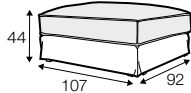

LUX lux

FC fixed

LC loose

modular system

footstool 97x82

footstool 107x92

footstool 122x92

2 seater

2,5 seater

3 seater / or 3 seater divided

set 1

3 seater left + armchair wide right

set 2 right / or left

2 seater left / or right + divan right / or left

set 3 right / or left

3 seater left / or right + divan right / or left

set 4 right / or left

2 seater left / or right + armchair without armrests + divan right / or left

set 5 right / or left

3 seater left / or right + armchair wide without armrests + divan right / or left

set 6