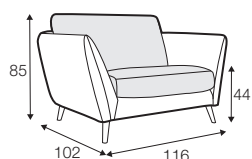

STD standard

LUX lux

CLS classic

FC fixed

LCV loose with velcro

modular system

All drawings shown height with leg no. 141A H-14.

armchair

armchair wide

footstool 90x70

2 seater

3 seater

3XL seater divided
with 2 cushions

3XL seater divided
with 3 cushions

set 1 right / or left
2 seater left / or right
+ chaiselongue right / or left

set 2 right / or left
3 seater left / or right
+ chaiselongue wide right / or left

set 3 right / or left
2 seater left / or right + divan right / or left

set 4 right / or left
3 seater left / or right + divan right / or left

set 6
divan left + 2 seater without armrests + divan right

set 7 right / or left
chaiselongue left / or right + 2 seater without armrests
+ divan right / or left

3 seater left / or right

3 seater without armrests

chaiselongue right / or left

chaiselongue wide
right / or left

divan right / or left

corner 90° no. 1

corner 90° no. 2

extra dimensions