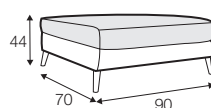

STD standard

LUX lux

CLS classic

FC fixed

LCV loose with velcro

modular system

All drawings shown height with leg no. 141A H-14.

armchair

armchair wide

footstool 90x70

2 seater

3 seater

3XL seater divided
with 2 cushions

3XL seater divided
with 3 cushions

set 1 right / or left
2 seater left / or right
+ chaiselongue right / or left

set 2 right / or left
3 seater left / or right
+ chaiselongue wide right / or left

set 3 right / or left
2 seater left / or right + divan right / or left

set 4 right / or left
3 seater left / or right + divan right / or left

set 6
divan left + 2 seater without armrests + divan right

set 7 right / or left
chaiselongue left / or right + 2 seater without armrests
+ divan right / or left