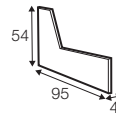

3 seater left / or right

3 seater without armrests

chaiselongue right / or left

chaiselongue wide
right / or left

divan right / or left

corner 90° no. 1

corner 90° no. 2

extra dimensions

depth of seat

accessories

headrest L-62

headrest L-77

armrest protection

endpart left / or right

legs

no. 141A
wood
recommended