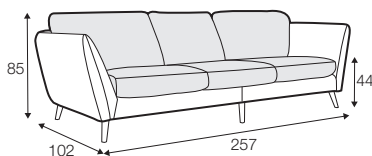

STD standard

LUX lux

CLS classic

FC fixed

LCV loose with velcro

modular system

All drawings shown height with leg no. 141A H-14.

armchair

armchair wide

footstool 90x70

2 seater

3 seater

3XL seater divided
with 2 cushions

3XL seater divided
with 3 cushions

set 1 right / or left
2 seater left / or right
+ chaiselongue right / or left

set 2 right / or left
3 seater left / or right
+ chaiselongue wide right / or left

set 3 right / or left
2 seater left / or right + divan right / or left

set 4 right / or left
3 seater left / or right + divan right / or left

set 6
divan left + 2 seater without armrests + divan right

set 7 right / or left
chaiselongue left / or right + 2 seater without armrests
+ divan right / or left

set 8 right / or left
3 seater left / or right + corner 90° no. 1 + 2 seater right / or left

set 9 right / or left
3 seater left / or right + corner 90° no. 2
+ 2 seater right / or left

set 10 left / or right
chaiselongue left / or right + 2 seater without armrests
+ corner 90° no. 1 + 2 seater right / or left