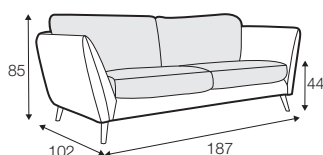

STD standard

LUX lux

CLS classic

FC fixed

LCV loose with velcro

modular system

All drawings shown height with leg no. 141A H-14.

armchair

armchair wide

footstool 90x70

2 seater

3 seater

3XL seater divided
with 2 cushions

3XL seater divided
with 3 cushions

set 1 right / or left
2 seater left / or right
+ chaiselongue right / or left

set 2 right / or left
3 seater left / or right
+ chaiselongue wide right / or left

set 3 right / or left
2 seater left / or right + divan right / or left

set 4 right / or left
3 seater left / or right + divan right / or left

set 6
divan left + 2 seater without armrests + divan right

set 7 right / or left
chaiselongue left / or right + 2 seater without armrests
+ divan right / or left

3 seater left / or right

3 seater without armrests

chaiselongue right / or left

chaiselongue wide
right / or left

divan right / or left

corner 90° no. 1

corner 90° no. 2

extra dimensions