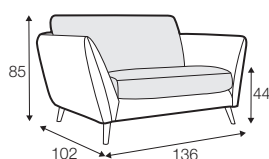

STD standard

LUX lux

CLS classic

FC fixed

LCV loose with velcro

modular system

All drawings shown height with leg no. 141A H-14.

armchair

armchair wide

footstool 90x70

2 seater

3 seater

3XL seater divided
with 2 cushions

3XL seater divided
with 3 cushions

set 1 right / or left
2 seater left / or right
+ chaiselongue right / or left

set 2 right / or left
3 seater left / or right
+ chaiselongue wide right / or left

set 3 right / or left
2 seater left / or right + divan right / or left

set 4 right / or left
3 seater left / or right + divan right / or left

set 6
divan left + 2 seater without armrests + divan right

set 7 right / or left
chaiselongue left / or right + 2 seater without armrests
+ divan right / or left

3 seater left / or right

3 seater without armrests

chaiselongue right / or left

chaiselongue wide
right / or left

divan right / or left

corner 90° no. 1

corner 90° no. 2

extra dimensions