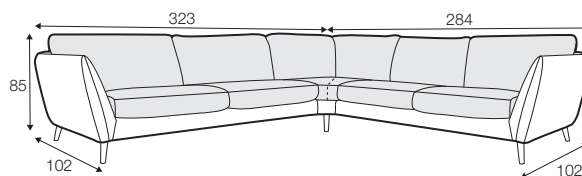

STD standard

LUX lux

CLS classic

FC fixed

LCV loose with velcro

modular system

All drawings shown height with leg no. 141A H-14.

armchair

armchair wide

footstool 90x70

2 seater

3 seater

3XL seater divided
with 2 cushions

3XL seater divided
with 3 cushions

set 1 right / or left
2 seater left / or right
+ chaiselongue right / or left

set 2 right / or left
3 seater left / or right
+ chaiselongue wide right / or left

set 3 right / or left
2 seater left / or right + divan right / or left

set 4 right / or left
3 seater left / or right + divan right / or left

set 6
divan left + 2 seater without armrests + divan right

set 7 right / or left
chaiselongue left / or right + 2 seater without armrests
+ divan right / or left

set 8 right / or left
3 seater left / or right + corner 90° no. 1 + 2 seater right / or left

set 9 right / or left
3 seater left / or right + corner 90° no. 2
+ 2 seater right / or left

set 10 left / or right
chaiselongue left / or right + 2 seater without armrests
+ corner 90° no. 1 + 2 seater right / or left