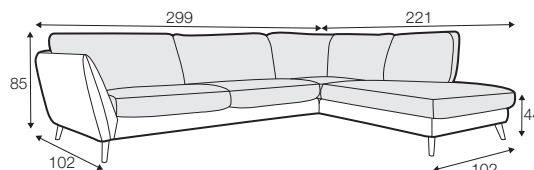

STD standard

LUX lux

CLS classic

FC fixed

LCV loose with velcro

modular system

All drawings shown height with leg no. 141A H-14.

armchair

armchair wide

footstool 90x70

2 seater

3 seater

3XL seater divided
with 2 cushions

3XL seater divided
with 3 cushions

set 1 right / or left
2 seater left / or right
+ chaiselongue right / or left

set 2 right / or left
3 seater left / or right
+ chaiselongue wide right / or left

set 3 right / or left
2 seater left / or right + divan right / or left

set 4 right / or left
3 seater left / or right + divan right / or left

set 6
divan left + 2 seater without armrests + divan right

set 7 right / or left
chaiselongue left / or right + 2 seater without armrests
+ divan right / or left

set 8 right / or left
3 seater left / or right + corner 90° no. 1 + 2 seater right / or left

set 9 right / or left
3 seater left / or right + corner 90° no. 2
+ 2 seater right / or left

set 10 left / or right
chaiselongue left / or right + 2 seater without armrests
+ corner 90° no. 1 + 2 seater right / or left