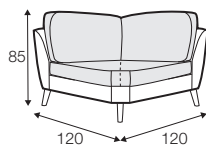

set 8 right / or left
3 seater left / or right + corner 90° no. 1 + 2 seater right / or left

set 9 right / or left
3 seater left / or right + corner 90° no. 2
+ 2 seater right / or left

set 10 left / or right
chaiselongue left / or right + 2 seater without armrests
+ corner 90° no. 1 + 2 seater right / or left

modular system

elements of the modular system

armchair left / or right

armchair
without armrests

armchair wide left / or right

armchair wide
without armrests

2 seater left / or right

2 seater without armrests

3 seater left / or right

3 seater without armrests

chaiselongue right / or left

chaiselongue wide
right / or left

divan right / or left

corner 90° no. 1

corner 90° no. 2

extra dimensions

depth of seat

accessories

headrest L-62

headrest L-77

armrest protection

endpart left / or right

legs

no. 141A
wood
recommended