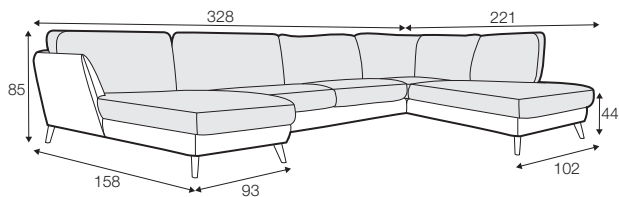

STD standard

LUX lux

CLS classic

FC fixed

LCV loose with velcro

modular system

All drawings shown height with leg no. 141A H-14.

armchair

armchair wide

footstool 90x70

2 seater

3 seater

3XL seater divided
with 2 cushions

3XL seater divided
with 3 cushions

set 1 right / or left
2 seater left / or right
+ chaiselongue right / or left

set 2 right / or left
3 seater left / or right
+ chaiselongue wide right / or left

set 3 right / or left
2 seater left / or right + divan right / or left

set 4 right / or left
3 seater left / or right + divan right / or left

set 6
divan left + 2 seater without armrests + divan right

set 7 right / or left
chaiselongue left / or right + 2 seater without armrests
+ divan right / or left

set 8 right / or left
3 seater left / or right + corner 90° no. 1 + 2 seater right / or left

set 9 right / or left
3 seater left / or right + corner 90° no. 2
+ 2 seater right / or left

set 10 left / or right
chaiselongue left / or right + 2 seater without armrests
+ corner 90° no. 1 + 2 seater right / or left