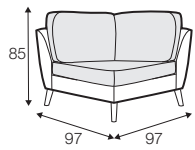

set 8 right / or left
3 seater left / or right + corner 90° no. 1 + 2 seater right / or left

set 9 right / or left
3 seater left / or right + corner 90° no. 2
+ 2 seater right / or left

set 10 left / or right
chaiselongue left / or right + 2 seater without armrests
+ corner 90° no. 1 + 2 seater right / or left

modular system

elements of the modular system

armchair left / or right

armchair
without armrests

armchair wide left / or right

armchair wide
without armrests

2 seater left / or right

2 seater without armrests

3 seater left / or right

3 seater without armrests

chaiselongue right / or left

chaiselongue wide
right / or left

divan right / or left

corner 90° no. 1

corner 90° no. 2

extra dimensions

depth of seat

accessories

headrest L-62

headrest L-77

armrest protection

endpart left / or right

legs

no. 141A
wood
recommended