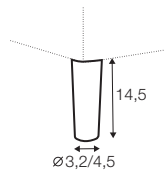

no. 153
wood