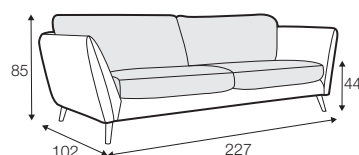

STD standard

LUX lux

CLS classic

FC fixed

LCV loose with velcro

modular system

All drawings shown height with leg no. 141A H-14.

armchair

armchair wide

footstool 90x70

2 seater

3 seater

3XL seater divided
with 2 cushions

3XL seater divided
with 3 cushions

set 1 right / or left
2 seater left / or right
+ chaiselongue right / or left

set 2 right / or left
3 seater left / or right
+ chaiselongue wide right / or left

set 3 right / or left
2 seater left / or right + divan right / or left

set 4 right / or left
3 seater left / or right + divan right / or left

set 6
divan left + 2 seater without armrests + divan right

set 7 right / or left
chaiselongue left / or right + 2 seater without armrests
+ divan right / or left

3 seater left / or right

3 seater without armrests

chaiselongue right / or left

chaiselongue wide
right / or left

divan right / or left

corner 90° no. 1

corner 90° no. 2

extra dimensions