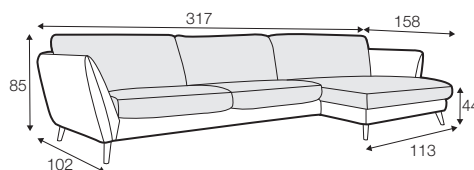

STD standard

LUX lux

CLS classic

FC fixed

LCV loose with velcro

modular system

All drawings shown height with leg no. 141A H-14.

armchair

armchair wide

footstool 90x70

2 seater

3 seater

3XL seater divided
with 2 cushions

3XL seater divided
with 3 cushions

set 1 right / or left
2 seater left / or right
+ chaiselongue right / or left

set 2 right / or left
3 seater left / or right
+ chaiselongue wide right / or left

set 3 right / or left
2 seater left / or right + divan right / or left

set 4 right / or left
3 seater left / or right + divan right / or left

set 6
divan left + 2 seater without armrests + divan right

set 7 right / or left
chaiselongue left / or right + 2 seater without armrests
+ divan right / or left

set 8 right / or left
3 seater left / or right + corner 90° no. 1 + 2 seater right / or left

set 9 right / or left
3 seater left / or right + corner 90° no. 2
+ 2 seater right / or left

set 10 left / or right
chaiselongue left / or right + 2 seater without armrests
+ corner 90° no. 1 + 2 seater right / or left