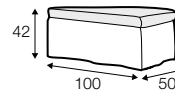

footstool 100x50
loose cover