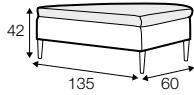

lux

loose

loose with velcro

FSC

www.fsc.org

FM0-COC-1587

The mark of responsible forestry

footstool 135x60  
loose cover with velcro

footstool 100x50  
loose cover with velcro

footstool 135x60  
loose cover

footstool 100x50  
loose cover

2 seater  
loose cover with velcro

3 seater divided  
loose cover with velcro

4 seater divided  
loose cover with velcro

2 seater  
loose cover

3 seater divided  
loose cover

4 seater divided  
loose cover

accessories

cushion  
40x40

cushion  
53x53

cushion  
90x32

pillow round  
only standard comfort