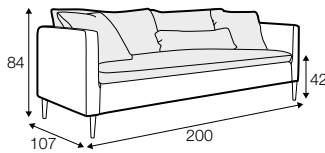

UPHOLSTERY COMFORTS

COVERS

fabric

standard

lux

loose

loose with velcro

FSC

www.fsc.org

FM0-COC-1587

The mark of responsible forestry

2 seater
loose cover with velcro