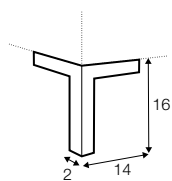

3 seater left / or right

3 seater
without armrests

3XL seater left / or right

3XL seater
without armrests

chaiselongue
right / or left

chaiselongue long
right / or left

bench right / or left

corner 90°

extra dimensions

depth of seat

accessories

headrest with roll L-50

headrest with roll L-70

endpart left / or right

legs

no. 47
metal chrome,
painted black