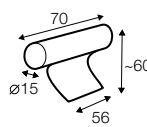

3 seater left / or right

3 seater
without armrests

3XL seater left / or right

3XL seater
without armrests

chaiselongue
right / or left

chaiselongue long
right / or left

bench right / or left

corner 90°

extra dimensions

depth of seat

accessories

headrest with roll L-50

headrest with roll L-70

endpart left / or right

legs

no. 47
metal chrome,
painted black