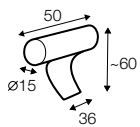

modular system

elements of the modular system

armchair
left / or right

armchair
without armrests

armchair wide
left / or right

armchair wide
without armrests

2 seater left / or right

2 seater
without armrests

3 seater left / or right

3 seater
without armrests

3XL seater left / or right

3XL seater
without armrests

chaiselongue
right / or left

chaiselongue long
right / or left

bench right / or left

corner 90°

extra dimensions

depth of seat

accessories

headrest with roll L-50

headrest with roll L-70

endpart left / or right

legs

no. 47
metal chrome,
painted black