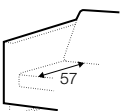

set 14 right / or left
3 seater left / or right + corner 90°
+ bench right / or left

set 15 right / or left
2 seater left / or right + corner 90°
+ bench right / or left

example of leather cover
3 seater

modular system

elements of the modular system

armchair
left / or right

armchair
without armrests

armchair wide
left / or right

armchair wide
without armrests

2 seater left / or right

2 seater
without armrests

3 seater left / or right

3 seater
without armrests

3XL seater left / or right

3XL seater
without armrests

chaiselongue
right / or left

chaiselongue long
right / or left

bench right / or left

corner 90°

extra dimensions

depth of seat

accessories

headrest with roll L-50

headrest with roll L-70

endpart left / or right

legs

no. 47
metal chrome,
painted black