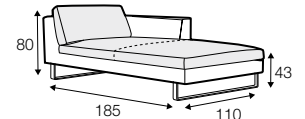

modular system

elements of the modular system

armchair
left / or right

armchair
without armrests

armchair wide
left / or right

armchair wide
without armrests

2 seater left / or right

2 seater
without armrests

3 seater left / or right

3 seater
without armrests

3XL seater left / or right

3XL seater
without armrests

chaiselongue
right / or left

chaiselongue long
right / or left

bench right / or left

corner 90°

extra dimensions

depth of seat

accessories

headrest with roll L-50

headrest with roll L-70

endpart left / or right

legs

no. 47
metal chrome,
painted black