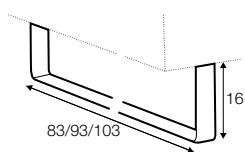

3 seater left / or right

3 seater
without armrests

3XL seater left / or right

3XL seater
without armrests

chaiselongue
right / or left

chaiselongue long
right / or left

bench right / or left

corner 90°

extra dimensions

depth of seat

accessories

headrest with roll L-50

headrest with roll L-70

endpart left / or right

legs

no. 47
metal chrome,
painted black