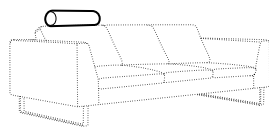

3 seater left / or right

3 seater
without armrests

3XL seater left / or right

3XL seater
without armrests

chaiselongue
right / or left

chaiselongue long
right / or left

bench right / or left

corner 90°

extra dimensions

depth of seat

accessories

headrest with roll L-50

headrest with roll L-70

endpart left / or right

legs

no. 47
metal chrome,
painted black