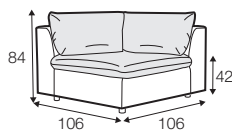

footstool 108x106
with tray 103x19x9

3 seater

set 1 right / or left

3 seater left / or right + chaiselongue right / or left with tray 55x19x6

set 2 right / or left

footstool 108x106 with tray 103x19x9 + 3 seater without armrests
+ chaiselongue without armrests

set 3 right / or left

chaiselongue left / or right with tray 55x19x6
+ 3 seater without armrests + footstool 108x86

modular system

elements of modular system

3 seater left / or right

3 seater without armrests

chaiselongue right / or left with tray 55x19x6

chaiselongue
without armrests

cornre 90°

element 130x108
left / or right

element 108x108

extra dimensions

accessories

cushion 53x53