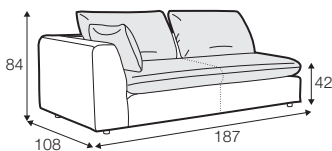

elements of modular system

3 seater left / or right