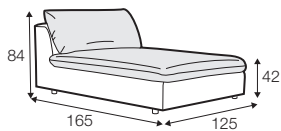

footstool 108x106
with tray 103x19x9

3 seater

set 1 right / or left

3 seater left / or right + chaiselongue right / or left with tray 55x19x6

set 2 right / or left

footstool 108x106 with tray 103x19x9 + 3 seater without armrests
+ chaiselongue without armrests

set 3 right / or left

chaiselongue left / or right with tray 55x19x6
+ 3 seater without armrests + footstool 108x86

modular system

elements of modular system

3 seater left / or right

3 seater without armrests

chaiselongue right / or left with tray 55x19x6

chaiselongue
without armrests

cornre 90°

element 130x108
left / or right

element 108x108

extra dimensions

accessories

cushion 53x53