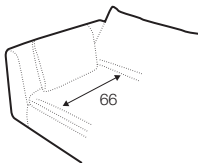

footstool 108x106
with tray 103x19x9

3 seater

set 1 right / or left

3 seater left / or right + chaiselongue right / or left with tray 55x19x6

set 2 right / or left

footstool 108x106 with tray 103x19x9 + 3 seater without armrests
+ chaiselongue without armrests

set 3 right / or left

chaiselongue left / or right with tray 55x19x6
+ 3 seater without armrests + footstool 108x86

modular system

elements of modular system

3 seater left / or right

3 seater without armrests

chaiselongue right / or left with tray 55x19x6

chaiselongue
without armrests

cornre 90°

element 130x108
left / or right

element 108x108

extra dimensions

accessories

cushion 53x53