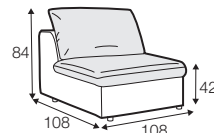

footstool 108x106
with tray 103x19x9

3 seater

set 1 right / or left

3 seater left / or right + chaiselongue right / or left with tray 55x19x6

set 2 right / or left

footstool 108x106 with tray 103x19x9 + 3 seater without armrests
+ chaiselongue without armrests

set 3 right / or left

chaiselongue left / or right with tray 55x19x6
+ 3 seater without armrests + footstool 108x86

modular system

elements of modular system

3 seater left / or right

3 seater without armrests

chaiselongue right / or left with tray 55x19x6

chaiselongue
without armrests

cornre 90°

element 130x108
left / or right

element 108x108

extra dimensions

accessories

cushion 53x53