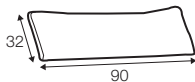

footstool 108x106
with tray 103x19x9

3 seater

set 1 right / or left

3 seater left / or right + chaiselongue right / or left with tray 55x19x6

set 2 right / or left

footstool 108x106 with tray 103x19x9 + 3 seater without armrests
+ chaiselongue without armrests

set 3 right / or left

chaiselongue left / or right with tray 55x19x6
+ 3 seater without armrests + footstool 108x86

modular system

elements of modular system

3 seater left / or right

3 seater without armrests

chaiselongue right / or left with tray 55x19x6

chaiselongue
without armrests

cornre 90°

element 130x108
left / or right

element 108x108

extra dimensions

accessories

cushion 53x53