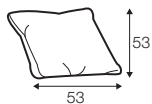

footstool 108x106
with tray 103x19x9

3 seater

set 1 right / or left

3 seater left / or right + chaiselongue right / or left with tray 55x19x6

set 2 right / or left

footstool 108x106 with tray 103x19x9 + 3 seater without armrests
+ chaiselongue without armrests

set 3 right / or left

chaiselongue left / or right with tray 55x19x6
+ 3 seater without armrests + footstool 108x86

modular system

elements of modular system

3 seater left / or right

3 seater without armrests

chaiselongue right / or left with tray 55x19x6

chaiselongue
without armrests

cornre 90°

element 130x108
left / or right

element 108x108

extra dimensions

accessories

cushion 53x53