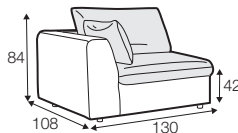

footstool 108x106
with tray 103x19x9

3 seater

set 1 right / or left

3 seater left / or right + chaiselongue right / or left with tray 55x19x6

set 2 right / or left

footstool 108x106 with tray 103x19x9 + 3 seater without armrests
+ chaiselongue without armrests

set 3 right / or left

chaiselongue left / or right with tray 55x19x6
+ 3 seater without armrests + footstool 108x86

modular system

elements of modular system

3 seater left / or right

3 seater without armrests

chaiselongue right / or left with tray 55x19x6

chaiselongue
without armrests

cornre 90°

element 130x108
left / or right

element 108x108

extra dimensions

accessories

cushion 53x53