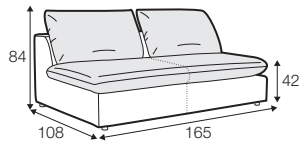

3 seater without armrests