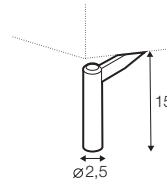

no. 145A
metal chrome,
painted black