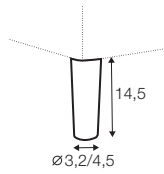

no. 153
wood