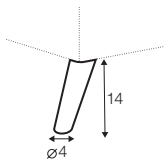

3 seater left / or right

3 seater
without armrests

chaiselongue
right / or left

chaiselongue wide
right / or left

divane right / or left

corner 90° no. 1

corner 90° no. 2

extra dimensions

depth of seat

accessories

headrest L-62

headrest L-77

endpart left / or right

armrest protection

legs

no. 141A
wood
recommended