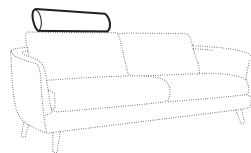

set 8 right / or left
3 seater left / or right + corner 90° no. 1 + 2 seater right / or left

set 9 right / or left
3 seater left / or right + corner 90° no. 2 + 2 seater right / or left

set 10 right / or left
chaiselongue left / or right + 2 seater without armrests + corner 90° no. 1 + 2 seater right / or left

modular system

elements of the modular system

armchair left / or right

armchair without armrests

armchair wide left / or right

armchair wide without armrests

2 seater left / or right

2 seater
without armrests

3 seater left / or right

3 seater
without armrests

chaiselongue
right / or left

chaiselongue wide
right / or left

divane right / or left

corner 90° no. 1

corner 90° no. 2

extra dimensions

depth of seat

accessories

headrest L-62

headrest L-77

endpart left / or right

armrest protection

legs

no. 141A
wood
recommended