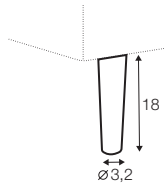

3 seater left / or right

3 seater
without armrests

chaiselongue
right / or left

chaiselongue wide
right / or left

divane right / or left

corner 90° no. 1

corner 90° no. 2

extra dimensions

depth of seat

accessories

headrest L-62

headrest L-77

endpart left / or right

armrest protection

legs

no. 141A
wood
recommended