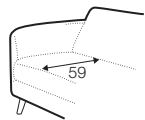

set 8 right / or left
3 seater left / or right + corner 90° no. 1 + 2 seater right / or left

set 9 right / or left
3 seater left / or right + corner 90° no. 2 + 2 seater right / or left

set 10 right / or left
chaiselongue left / or right + 2 seater without armrests + corner 90° no. 1 + 2 seater right / or left

modular system

elements of the modular system

armchair left / or right

armchair without armrests

armchair wide left / or right

armchair wide without armrests

2 seater left / or right

2 seater
without armrests

3 seater left / or right

3 seater
without armrests

chaiselongue
right / or left

chaiselongue wide
right / or left

divane right / or left

corner 90° no. 1

corner 90° no. 2

extra dimensions

depth of seat

accessories

headrest L-62

headrest L-77

endpart left / or right

armrest protection

legs

no. 141A
wood
recommended