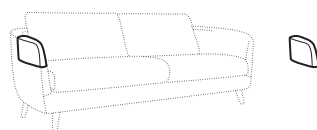

3 seater left / or right

3 seater
without armrests

chaiselongue
right / or left

chaiselongue wide
right / or left

divane right / or left

corner 90° no. 1

corner 90° no. 2

extra dimensions

depth of seat

accessories

headrest L-62

headrest L-77

endpart left / or right

armrest protection

legs

no. 141A
wood
recommended