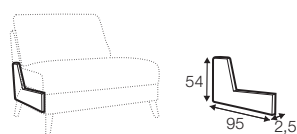

set 8 right / or left
3 seater left / or right + corner 90° no. 1 + 2 seater right / or left

set 9 right / or left
3 seater left / or right + corner 90° no. 2 + 2 seater right / or left

set 10 right / or left
chaiselongue left / or right + 2 seater without armrests + corner 90° no. 1 + 2 seater right / or left

modular system

elements of the modular system

armchair left / or right

armchair without armrests

armchair wide left / or right

armchair wide without armrests

2 seater left / or right

2 seater
without armrests

3 seater left / or right

3 seater
without armrests

chaiselongue
right / or left

chaiselongue wide
right / or left

divane right / or left

corner 90° no. 1

corner 90° no. 2

extra dimensions

depth of seat

accessories

headrest L-62

headrest L-77

endpart left / or right

armrest protection

legs

no. 141A
wood
recommended