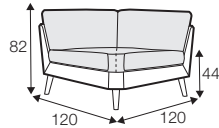

set 8 right / or left
3 seater left / or right + corner 90° no. 1 + 2 seater right / or left

set 9 right / or left
3 seater left / or right + corner 90° no. 2 + 2 seater right / or left

set 10 right / or left
chaiselongue left / or right + 2 seater without armrests + corner 90° no. 1 + 2 seater right / or left

modular system

elements of the modular system

armchair left / or right

armchair without armrests

armchair wide left / or right

armchair wide without armrests

2 seater left / or right

2 seater
without armrests

3 seater left / or right

3 seater
without armrests

chaiselongue
right / or left

chaiselongue wide
right / or left

divane right / or left

corner 90° no. 1

corner 90° no. 2

extra dimensions

depth of seat

accessories

headrest L-62

headrest L-77

endpart left / or right

armrest protection

legs

no. 141A
wood
recommended