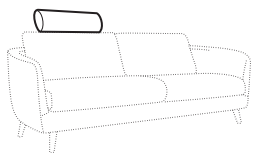

set 8 right / or left
3 seater left / or right + corner 90° no. 1 + 2 seater right / or left

set 9 right / or left
3 seater left / or right + corner 90° no. 2 + 2 seater right / or left

set 10 right / or left
chaiselongue left / or right + 2 seater without armrests + corner 90° no. 1 + 2 seater right / or left

modular system

elements of the modular system

armchair left / or right

armchair without armrests

armchair wide left / or right

armchair wide without armrests

2 seater left / or right

2 seater
without armrests

3 seater left / or right

3 seater
without armrests

chaiselongue
right / or left

chaiselongue wide
right / or left

divane right / or left

corner 90° no. 1

corner 90° no. 2

extra dimensions

depth of seat

accessories

headrest L-62

headrest L-77

endpart left / or right

armrest protection

legs

no. 141A
wood
recommended