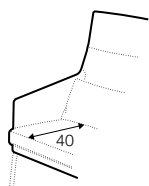

COMFORTS

STD standard

COVERS

FC fixed

armchair

footstool 63x47

armchair with detail

extra dimensions

depth of seat

depth of seat
without cushion

accessories

armrest protection

legs

metal frame to armchair
black

metal frame to footstool
black

Sits reserves the right to change construction of products and components used due to improving durability of product and customer satisfaction without any further notice. Explicit ± 2 cm tolerance of all elements sizes.