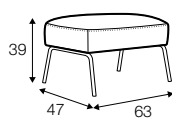

COMFORTS

STD standard

COVERS

FC fixed

armchair

footstool 63x47

armchair with detail

extra dimensions

depth of seat

depth of seat
without cushion

accessories

armrest protection

legs

metal frame to armchair
black

metal frame to footstool
black

Sits reserves the right to change construction of products and components used due to improving durability of product and customer satisfaction without any further notice. Explicit ± 2 cm tolerance of all elements sizes.