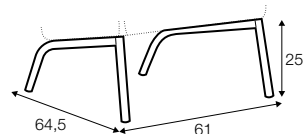

depth of seat

depth of seat
without cushion

accessories

armrest protection

legs

metal frame to armchair
black

metal frame to footstool
black

Sits reserves the right to change construction of products and components used due to improving durability of product and customer satisfaction without any further notice. Explicit ± 2 cm tolerance of all elements sizes.