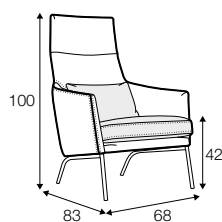

COMFORTS

STD standard

COVERS

FC fixed

armchair

footstool 63x47

armchair with detail

extra dimensions

depth of seat

depth of seat
without cushion

accessories

armrest protection

legs

metal frame to armchair
black

metal frame to footstool
black

Sits reserves the right to change construction of products and components used due to improving durability of product and customer satisfaction without any further notice. Explicit ± 2 cm tolerance of all elements sizes.