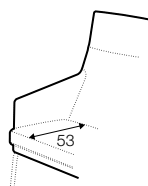

COMFORTS

STD standard

COVERS

FC fixed

armchair

footstool 63x47

armchair with detail

extra dimensions

depth of seat

depth of seat
without cushion

accessories

armrest protection

legs

metal frame to armchair
black

metal frame to footstool
black

Sits reserves the right to change construction of products and components used due to improving durability of product and customer satisfaction without any further notice. Explicit ± 2 cm tolerance of all elements sizes.