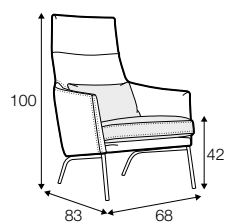

COMFORTS

STD standard

COVERS

FC fixed

armchair

footstool 63x47

armchair with detail

extra dimensions

depth of seat

depth of seat
without cushion

accessories

armrest protection

legs

metal frame to armchair
black

metal frame to footstool
black

Sits reserves the right to change construction of products and components used due to improving durability of product and customer satisfaction without any further notice. Explicit ± 2 cm tolerance of all elements sizes.