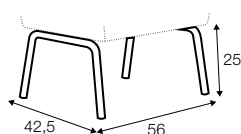

depth of seat

depth of seat
without cushion

accessories

armrest protection

legs

metal frame to armchair
black

metal frame to footstool
black

Sits reserves the right to change construction of products and components used due to improving durability of product and customer satisfaction without any further notice. Explicit ± 2 cm tolerance of all elements sizes.