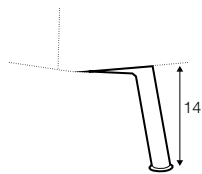

no. 150D
metal chrome,
painted black
footstool 96, footstool 90x50,
divan, chaiselongues