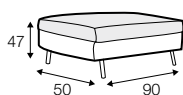

## SPECIAL

modular system

Armchair with detail available only in loose cover.

armchair

armchair in loose cover

To achieve best results we recommend to choose thin natural fabrics.

footstool ø96

footstool 90x50

## elements with small back cushions

2 seater

3 seater

3XL seater

3XL seater round divided

4 seater straight divided

4 seater round divided

set 2 right / or left  
2 seater left / or right + chaiselongue wide right / or left