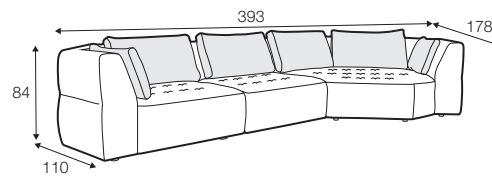

set 2 right / or left
element 128 left / or right + element 102
+ cozy corner right / or left