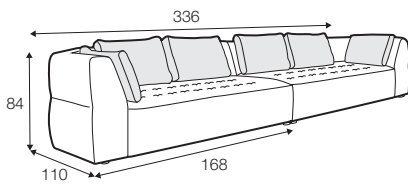

set 3
element 168 left / or right + element 168 right / or left